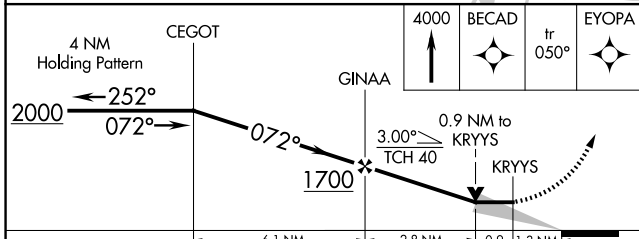

CATEGORY	A	B	C	D
LP MDA	820-1½	707 (800-1½)		NA
LNAV MDA	1060-1½	947 (1000-1½)		NA
CIRCLING	1060-1½ 945 (1000-1½)	1140-1½ 1025 (1100-1½)		NA

REIL Rwy 7 **0**
MIRL Rwy 7-25 **0**

AK, 14 MAY 2026 to 09 JUL 2026

AK, 14 MAY 2026 to 09 JUL 2026