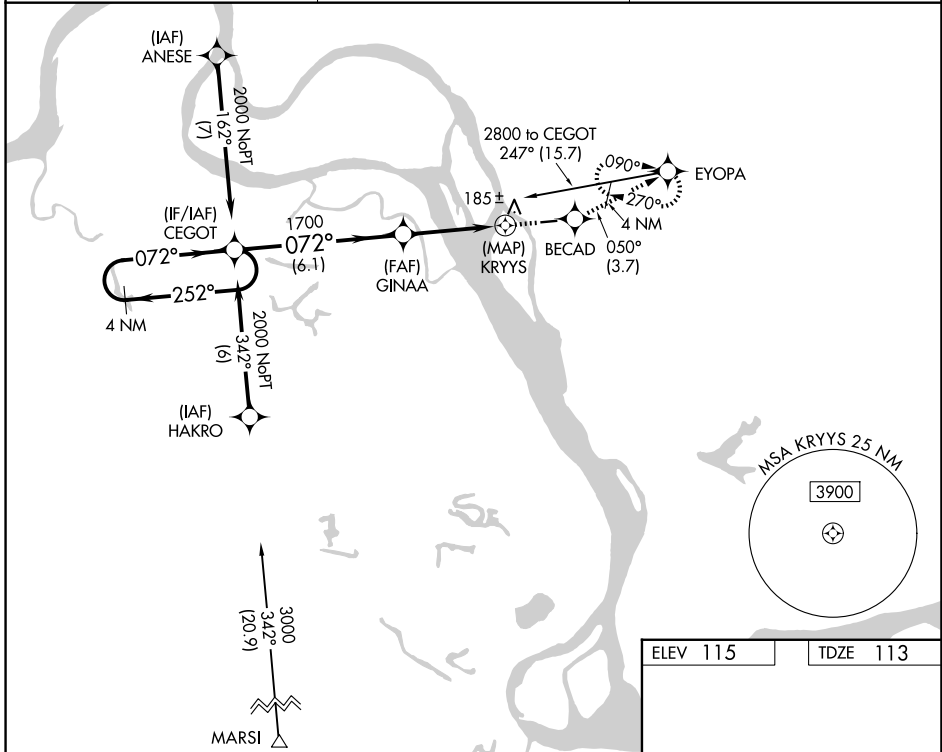

WAAS CH 57929 W07A	APP CRS 072°	Rwy Ldg TDZE Apt Elev	3200 113 115
--	------------------------	-----------------------------	---

RNAV (GPS) RWY 7
MARSHALL DON HUNTER SR (MDM)(PADM)

⚠ When local altimeter setting not received, use Russian Mission altimeter setting and increase all MDA 60 feet. DME/DME RNP-0.3 NA.
❄ -26°C VDP NA with Russian Mission altimeter setting.

MISSED APPROACH: Climb to 4000 direct BECAD and on track 050° to EYOPA and hold, continue climb-in-hold to 4000.

AWOS-3P 119.675	ANCHORAGE CENTER 124.0	CTAF 122.9
---------------------------	----------------------------------	----------------------

ELEV 115	TDZE 113
----------	----------

CATEGORY	A	B	C	D
LP MDA	820-1½	707 (800-1½)		NA
LNAV MDA	1060-1½	947 (1000-1½)		NA
CIRCLING	1060-1½ 945 (1000-1½)	1140-1½ 1025 (1100-1½)		NA

REIL Rwy 7 **0**
MIRL Rwy 7-25 **0**

AK, 14 MAY 2026 to 09 JUL 2026

AK, 14 MAY 2026 to 09 JUL 2026