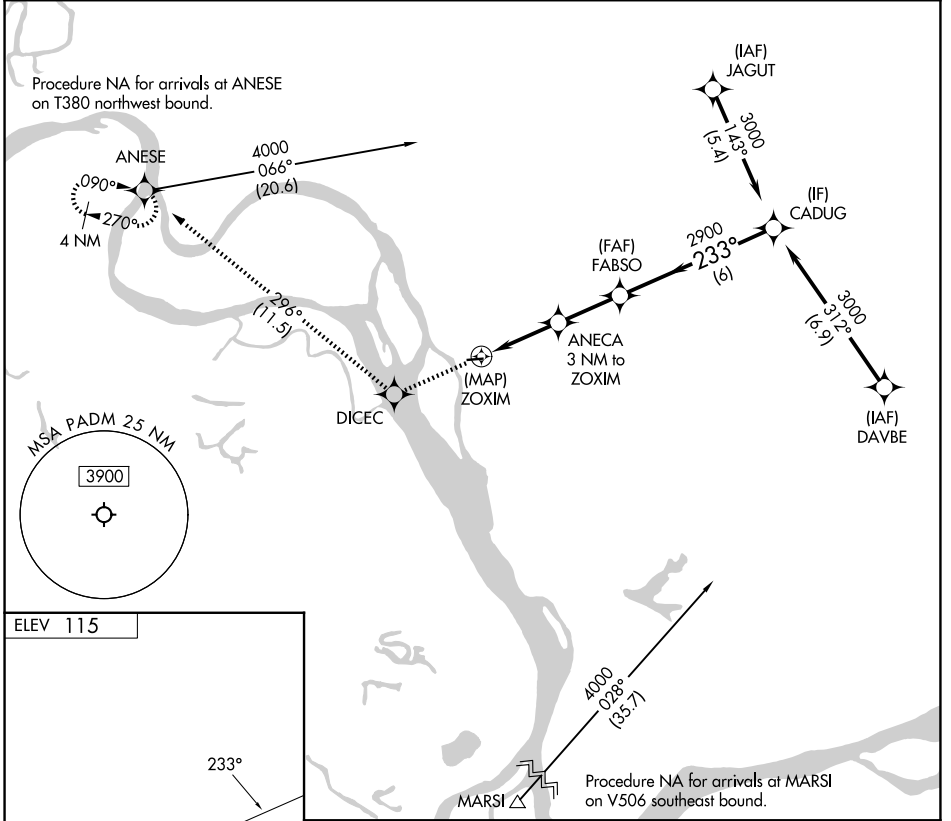

APP CRS 233°	Rwy Ldg TDZE Apt Elev	N/A N/A 115
------------------------	-----------------------------	--

RNAV (GPS)-A

MARSHALL DON HUNTER SR (MDM) (PADM)

RNP APCH - GPS.	MISSED APPROACH: Climb to 4000 direct DICEC and on track 296° to ANESE and hold, continue climb-in-hold to 4000.
<p>When local altimeter setting not received, use RSH/PARS altimeter setting and increase all MDAs 60 feet.</p> <p>-26°C</p>	

AWOS-3P 119.675	ANCHORAGE CENTER 124.0	CTAF 122.9
---------------------------	----------------------------------	----------------------

4000	DICEC	tr 296°	ANESE	CADUG
ANECA 3 NM to ZOXIM		FABSO		3000
ZOXIM		2900		
3 NM		2.4 NM		6 NM
CATEGORY	A	B	C	D
CIRCLING	940-1¼ 825 (900-1¼)	1340-1½ 1225 (1300-1½)	NA	

AK, 14 MAY 2026 to 09 JUL 2026

AK, 14 MAY 2026 to 09 JUL 2026