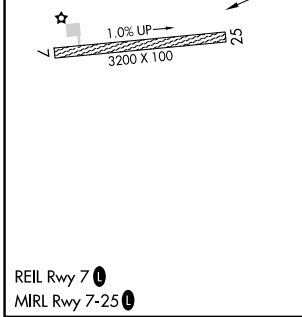

APP CRS 233°	Rwy Ldg TDZE Apt Elev	N/A N/A 115
------------------------	-----------------------------	--

RNAV (GPS)-A

MARSHALL DON HUNTER SR (MDM) (PADM)

RNP APCH - GPS.	MISSED APPROACH: Climb to 4000 direct DICEC and on track 296° to ANESE and hold, continue climb-in-hold to 4000.
<p>When local altimeter setting not received, use RSH/PARS altimeter setting and increase all MDAs 60 feet.</p> <p>-26°C</p>	

AWOS-3P 119.675	ANCHORAGE CENTER 124.0	CTAF 122.9
---------------------------	----------------------------------	----------------------

4000	DICEC	tr 296°	ANESE	CADUG
ANECA 3 NM to ZOXIM		FABSO		3000
ZOXIM		2900		
3 NM		2.4 NM		6 NM
CATEGORY	A	B	C	D
CIRCLING	940-1¼ 825 (900-1¼)	1340-1½ 1225 (1300-1½)	NA	