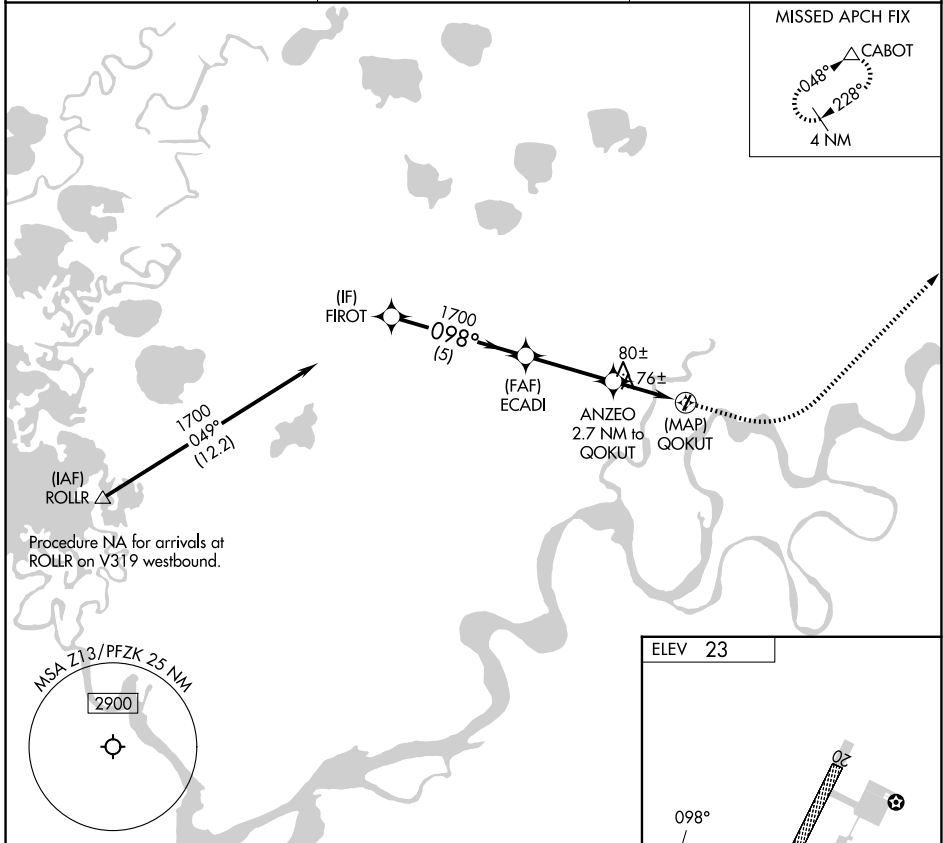

# RNAV (GPS)-A

AKIACHAK (Z13)(PFZK)

RNP APCH - GPS.

⚠ When local altimeter setting not received, use BET/PABE altimeter setting and increase all MDAs 60 feet. Procedure NA at night.

MISSED APPROACH: Climb to 500, then climbing left turn to 2000 direct CABOT and hold.

AWOS-3P <b>118.0</b>	ANCHORAGE CENTER <b>125.2 372.0</b>	CTAF <b>122.9</b>
-------------------------	--	----------------------

CATEGORY	A	B	C	D
CIRCLING	380-1 357 (400-1)	480-1 457 (500-1)	480-1½ 457 (500-1½)	NA

AK, 14 MAY 2026 to 09 JUL 2026

AK, 14 MAY 2026 to 09 JUL 2026