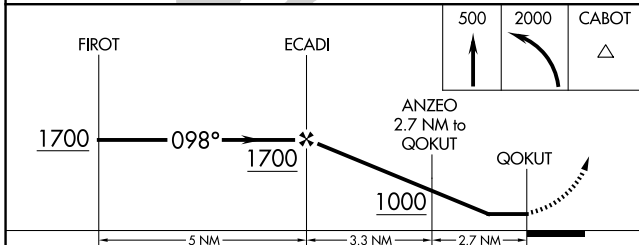

# RNAV (GPS)-A

AKIACHAK (Z13)(PFZK)

RNP APCH - GPS.

⚠ When local altimeter setting not received, use BET/PABE altimeter setting and increase all MDAs 60 feet. Procedure NA at night.

MISSED APPROACH: Climb to 500, then climbing left turn to 2000 direct CABOT and hold.

AWOS-3P <b>118.0</b>	ANCHORAGE CENTER <b>125.2 372.0</b>	CTAF <b>122.9</b>
-------------------------	--	----------------------

CATEGORY	A	B	C	D
CIRCLING	380-1 357 (400-1)	480-1 457 (500-1)	480-1½ 457 (500-1½)	NA