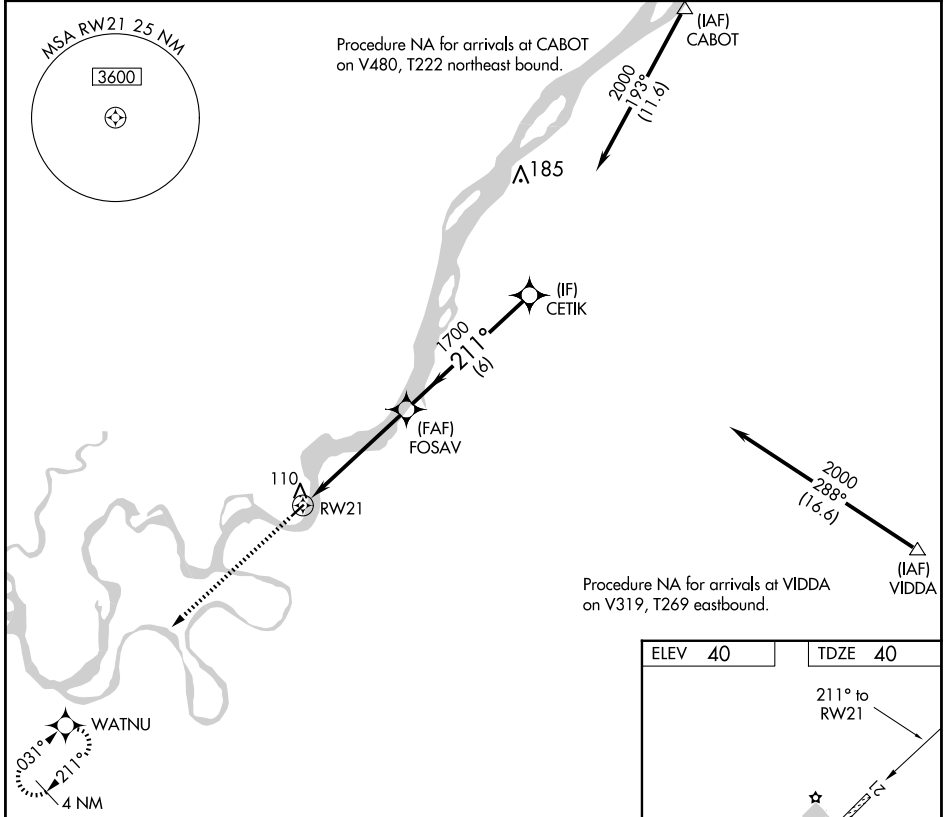

RNAV (GPS) RWY 21

AKIAK (AKI) (PFAK)

APP CRS 211°	Rwy Idg 3200 TDZE 40 Apt Elev 40
------------------------	---

RNP APCH.

▽ Procedure NA at night. Use Bethel altimeter setting.
▲ NA Rwy 21 helicopter visibility reduction below 1 SM NA.

MISSED APPROACH: Climb to 2000 direct WATNU and hold.

BET/PABE ASOS
135.45

ANCHORAGE CENTER
125.2 372.0

CTAF
122.90

CATEGORY	A	B	C	D
LNVA MDA	600-1	560 (600-1)		NA
CIRCLING	600-1 560 (600-1)	620-1 580 (600-1)		NA

AK, 14 MAY 2026 to 09 JUL 2026

AK, 14 MAY 2026 to 09 JUL 2026