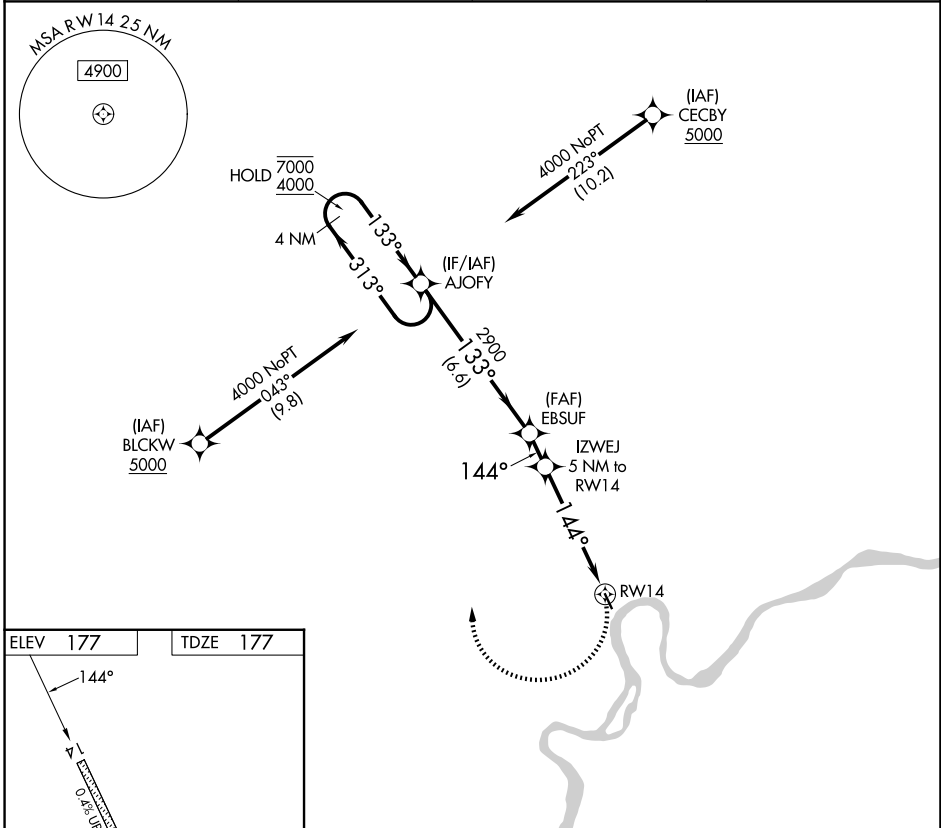

WAAS CH 50145 W14A	APP CRS 144°	Rwy Ldg TDZE Apt Elev	3300 177 177
--	------------------------	-----------------------------	---

RNAV (GPS) RWY 14

CROOKED CREEK (CJX)(PACJ)

RNP APCH-GPS.	MISSED APPROACH: Climbing right turn to 4000 direct AJOFY and hold.
<p>Procedure NA at night. Rwy 14 helicopter visibility reduction below 3/4 SM NA. Use Sleetmute climeter setting.</p>	

AWOS-3PT 118.4	SLQ/PASL AWOS-3P 134.85	ANCHORAGE CENTER 128.5 379.9	CTAF 122.8
--------------------------	-----------------------------------	--	----------------------

AK, 14 MAY 2026 to 09 JUL 2026

AK, 14 MAY 2026 to 09 JUL 2026