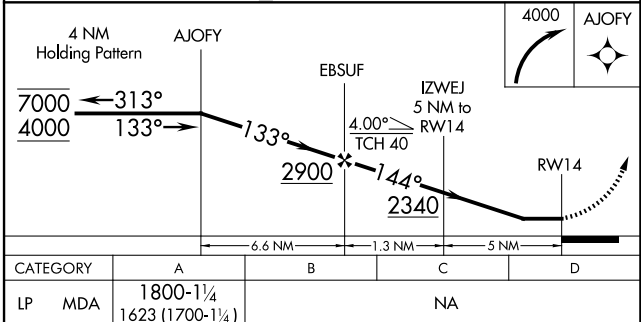

WAAS CH 50145 W14A	APP CRS 144°	Rwy Ldg TDZE Apt Elev	3300 177 177
--	------------------------	-----------------------------	---

RNAV (GPS) RWY 14

CROOKED CREEK (CJX)(PACJ)

RNP APCH-GPS.	MISSED APPROACH: Climbing right turn to 4000 direct AJOFY and hold.
<p>Procedure NA at night. Rwy 14 helicopter visibility reduction below 3/4 SM NA. Use Sleetmute climeter setting.</p>	

AWOS-3PT 118.4	SLQ/PASL AWOS-3P 134.85	ANCHORAGE CENTER 128.5 379.9	CTAF 122.8
--------------------------	-----------------------------------	--	----------------------

AK, 14 MAY 2026 to 09 JUL 2026

AK, 14 MAY 2026 to 09 JUL 2026