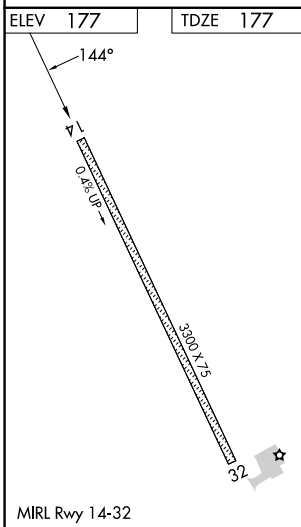

WAAS CH 50145 W14A	APP CRS 144°	Rwy Ldg TDZE Apt Elev	3300 177 177

RNAV (GPS) RWY 14

CROOKED CREEK (CJX)(PACJ)

RNP APCH-GPS.	MISSED APPROACH: Climbing right turn to 4000 direct AJOFY and hold.
Procedure NA at night. Rwy 14 helicopter visibility reduction below 3/4 SM NA. Use Sleetmute climeter setting.	

AWOS-3PT 118.4	SLQ/PASL AWOS-3P 134.85	ANCHORAGE CENTER 128.5 379.9	CTAF 122.8

AK, 14 MAY 2026 to 09 JUL 2026

AK, 14 MAY 2026 to 09 JUL 2026