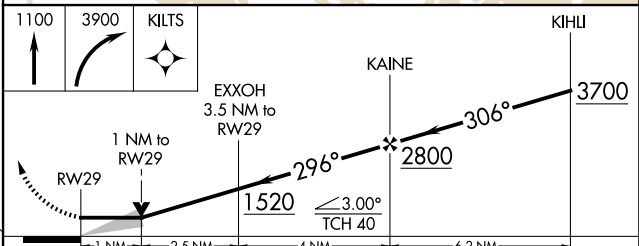

WAAS CH 99544 W29A	APP CRS 296°	Rwy Ldg TDZE Apt Elev	4479 374 374
--	------------------------	-----------------------------	---

RNAV (GPS) RWY 29

MESA DEL REY (KIC)

RNP APCH - GPS.
 ▼ Use MRY altimeter setting; when not received, use
 ▲ NA SNS altimeter setting and increase all MDAs 20 feet.

MISSED APPROACH: (Do not exceed 170K until KILTS)
 Climb to 1100 then climbing right turn to 3900 direct
 KILTS and hold.

MRY ASOS 119.25	OAKLAND CENTER 128.7 307.0	CTAF 122.9
---------------------------	--------------------------------------	----------------------

CATEGORY		A	B	C	D
LP	MDA	840-1	466 (500-1)	840-1 $\frac{3}{8}$ 466 (500-1 $\frac{3}{8}$)	NA
LNAV	MDA	880-1	506 (600-1)	880-1 $\frac{3}{8}$ 506 (600-1 $\frac{3}{8}$)	NA

SW-2, 14 MAY 2026 to 11 JUN 2026

SW-2, 14 MAY 2026 to 11 JUN 2026