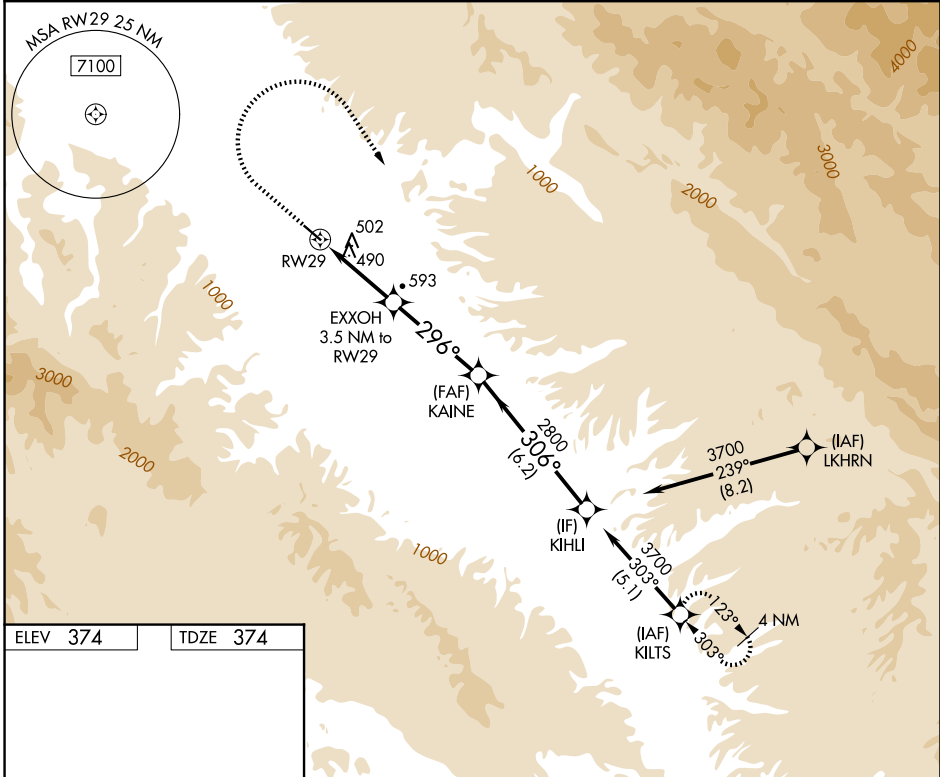

WAAS CH 99544 W29A	APP CRS 296°	Rwy Ldg TDZE Apt Elev	4479 374 374
--	------------------------	-----------------------------	---

RNAV (GPS) RWY 29

MESA DEL REY (KIC)

RNP APCH - GPS.
 ▼ Use MRY altimeter setting; when not received, use
 ▲ NA SNS altimeter setting and increase all MDAs 20 feet.

MISSED APPROACH: (Do not exceed 170K until KILTS)
 Climb to 1100 then climbing right turn to 3900 direct
 KILTS and hold.

MRY ASOS 119.25	OAKLAND CENTER 128.7 307.0	CTAF 122.9
---------------------------	--------------------------------------	----------------------

CATEGORY		A	B	C	D
LP	MDA	840-1	466 (500-1)	840-1 $\frac{3}{8}$ 466 (500-1 $\frac{3}{8}$)	NA
LNAV	MDA	880-1	506 (600-1)	880-1 $\frac{3}{8}$ 506 (600-1 $\frac{3}{8}$)	NA

SW-2, 14 MAY 2026 to 11 JUN 2026

SW-2, 14 MAY 2026 to 11 JUN 2026