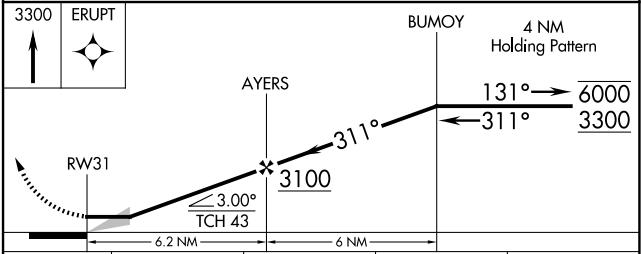

NC-1, 14 MAY 2026 to 11 JUN 2026

NC-1, 14 MAY 2026 to 11 JUN 2026

ELEV 1104	TDZE 1103