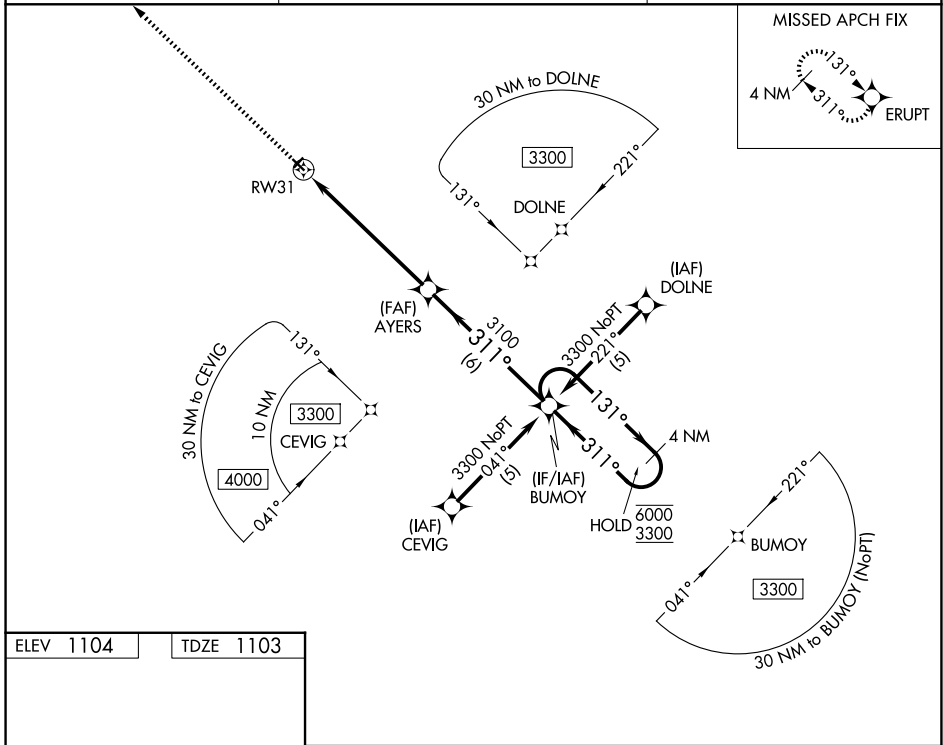

WAAS CH <b>45947</b> <b>W31A</b>	APP CRS <b>311°</b>	Rwy Ldg TDZE Apt Elev	<b>3100</b> <b>1103</b> <b>1104</b>
--	------------------------	-----------------------------	---

# RNAV (GPS) RWY 31

PARK RIVER - W C SKJERVEN FLD (Y37)

RNP APCH - GPS.	MISSED APPROACH: Climb to 3300 direct ERUPT and hold.
<p>Circling Rwy 13 NA at night. Circling NA to Rwys 4 and 22. Use GAF altimeter setting.</p>	

GAF AWOS-3 <b>118.625</b>	GRAND FORKS APP CON★ <b>118.1 318.1</b>	UNICOM <b>122.8 (CTAF) 0</b>
------------------------------	--	---------------------------------

NC-1, 14 MAY 2026 to 11 JUN 2026

NC-1, 14 MAY 2026 to 11 JUN 2026

ELEV 1104	TDZE 1103
-----------	-----------

CATEGORY	A	B	C	D
LP MDA	1580-1	477 (500-1)		NA
LNAV MDA	1600-1	497 (500-1)		NA
CIRCLING	1680-1 576 (600-1)	1860-1 756 (800-1)		NA