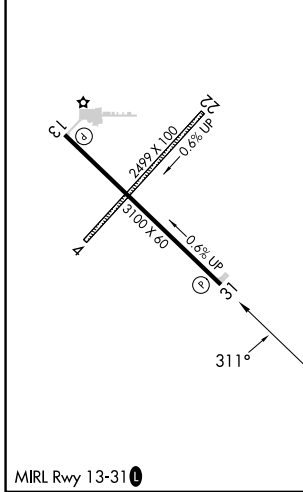

NC-1, 14 MAY 2026 to 11 JUN 2026

NC-1, 14 MAY 2026 to 11 JUN 2026

ELEV 1104	TDZE 1103