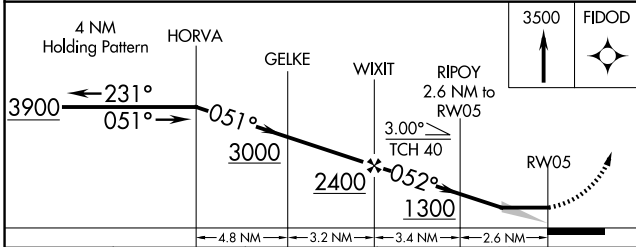

CATEGORY	A	B	C	D
LP MDA	960-1	521 (600-1)	960-1½ 521 (600-1½)	NA
LNAV MDA	1060-1	621 (700-1)	1060-1¾ 621 (700-1¾)	NA
CIRCLING	1100-1 659 (700-1)	1220-1 779 (800-1)	1240-2¼ 799 (800-2¼)	NA