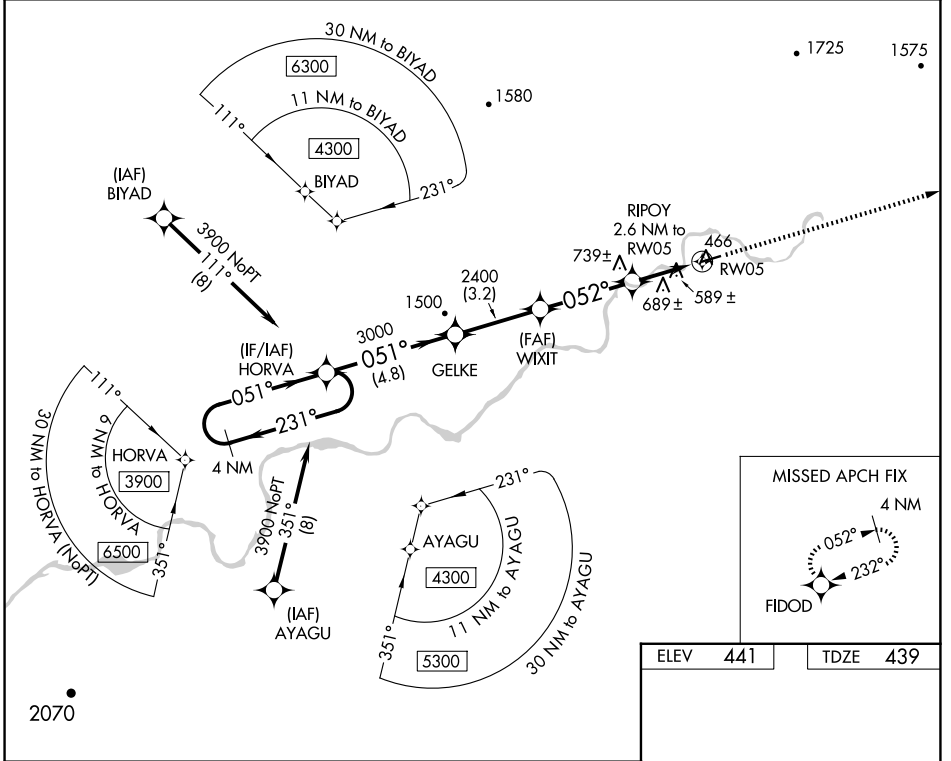

WAAS CH 99622 W05A	APP CRS 052°	Rwy Ldg 4000 TDZE 439 Apt Elev 441
--	------------------------	---

RNAV (GPS) RWY 5

ALLAKAKET (6A8) (PFAL)

NA -43°C	DME/DME RNP-0.3 NA. Use Bettes altimeter setting.	MISSED APPROACH: Climb to 3500 direct FIDOD and hold.
-------------	---	---

BTT/PABT ASOS 135.45	ANCHORAGE CENTER 124.6 352.0	FAIRBANKS RADIO 122.2	CTAF 122.9 0
--------------------------------	--	---------------------------------	------------------------

ELEV	441	TDZE	439
------	-----	------	-----

CATEGORY	A	B	C	D
LP MDA	960-1	521 (600-1)	960-1½ 521 (600-1½)	NA
LNAV MDA	1060-1	621 (700-1)	1060-1¾ 621 (700-1¾)	NA
CIRCLING	1100-1 659 (700-1)	1220-1 779 (800-1)	1240-2¼ 799 (800-2¼)	NA

AK, 14 MAY 2026 to 09 JUL 2026

AK, 14 MAY 2026 to 09 JUL 2026