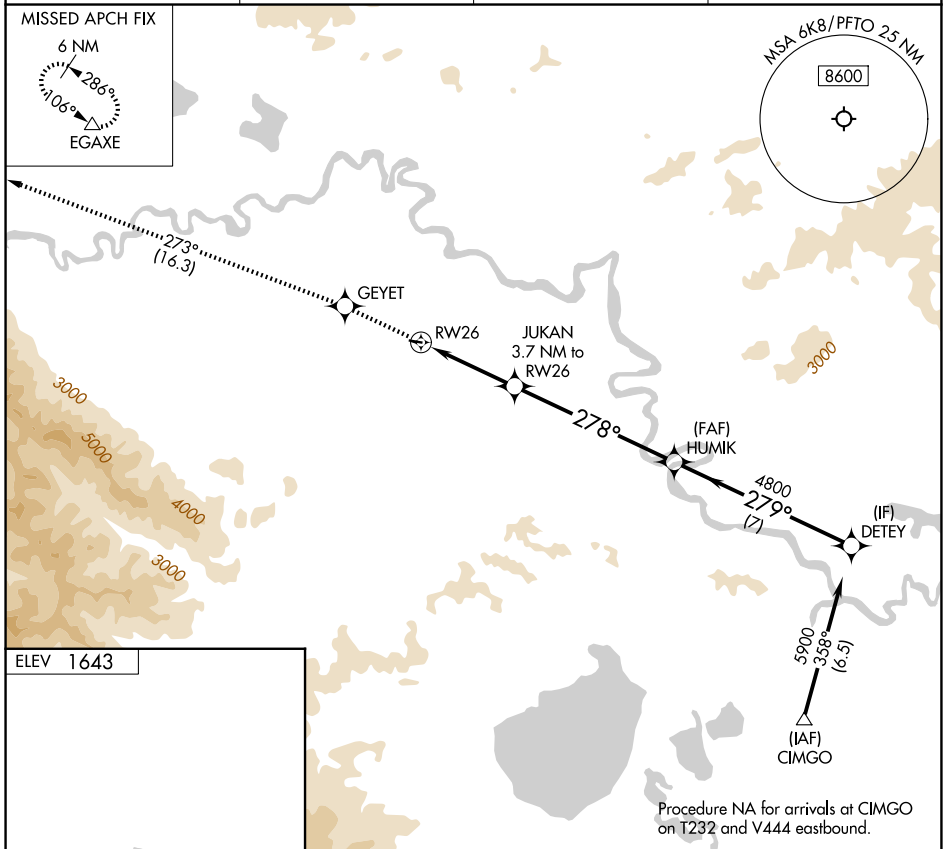

APP CRS 278°	Rwy Ldg TDZE Apt Elev	N/A N/A 1643
------------------------	--------------------------	---

RNAV (GPS)-A

TOK JUNCTION (6K8) (PFTO)

RNP APCH - GPS.		MISSED APPROACH: Climb to 8000 direct GEYET and on track 273° to EGAXE and hold, do not exceed 230K when continuing climb-in-hold to 8000.	
AWOS-3P 118.1	ANCHORAGE CENTER 126.55 323.0	NORTHWAY RADIO 122.4	UNICOM 122.8 (CTAF)

8000	GEYET	tr 273°	EGAXE	DETEY
	JUKAN 3.7 NM to RW26		HUMIK	5900
	RW26	2820	4800	
	3.7 NM	6.3 NM	7 NM	
CATEGORY	A	B	C	D
CIRCLING	2180-1	537 (600-1)	NA	

AK, 14 MAY 2026 to 09 JUL 2026

AK, 14 MAY 2026 to 09 JUL 2026