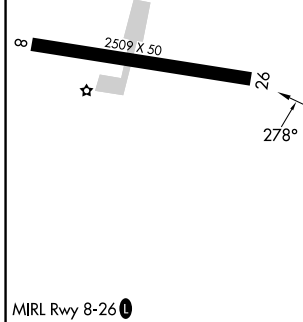

APP CRS 278°	Rwy Ldg TDZE Apt Elev	N/A N/A 1643
------------------------	--------------------------	---

RNAV (GPS)-A

TOK JUNCTION (6K8) (PFTO)

RNP APCH - GPS.		MISSED APPROACH: Climb to 8000 direct GEYET and on track 273° to EGAXE and hold, do not exceed 230K when continuing climb-in-hold to 8000.	
AWOS-3P 118.1	ANCHORAGE CENTER 126.55 323.0	NORTHWAY RADIO 122.4	UNICOM 122.8 (CTAF)

8000	GEYET	tr 273°	EGAXE	DETEY
	JUKAN 3.7 NM to RW26		HUMIK	5900
	RW26	2820	4800	
	3.7 NM	6.3 NM	7 NM	
CATEGORY	A	B	C	D
CIRCLING	2180-1	537 (600-1)	NA	

AK, 14 MAY 2026 to 09 JUL 2026

AK, 14 MAY 2026 to 09 JUL 2026