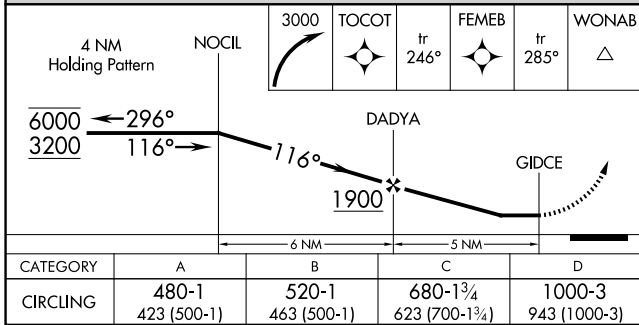

APP CRS 116°	Rwy Ldg TDZE Apt Elev	N/A N/A 57
------------------------	-----------------------------	---------------------------------------

RNAV (GPS)-A

GOLOVIN (GLV) (PAGL)

RNP APCH.		MISSED APPROACH: Climbing right turn to 3000 direct TOCOT and on track 246° to FEMEB and on track 285° to WONAB and hold.	
<p>Circling NA southeast of Rwy 3-21.</p>		AWOS-3P 135.75	ANCHORAGE CENTER 133.3 290.4
		NOME RADIO 122.05	CTAF 122.9

CATEGORY	A	B	C	D
CIRCLING	480-1 423 (500-1)	520-1 463 (500-1)	680-1¾ 623 (700-1¾)	1000-3 943 (1000-3)

AK, 14 MAY 2026 to 09 JUL 2026

AK, 14 MAY 2026 to 09 JUL 2026

MIRL Rwy 3-21