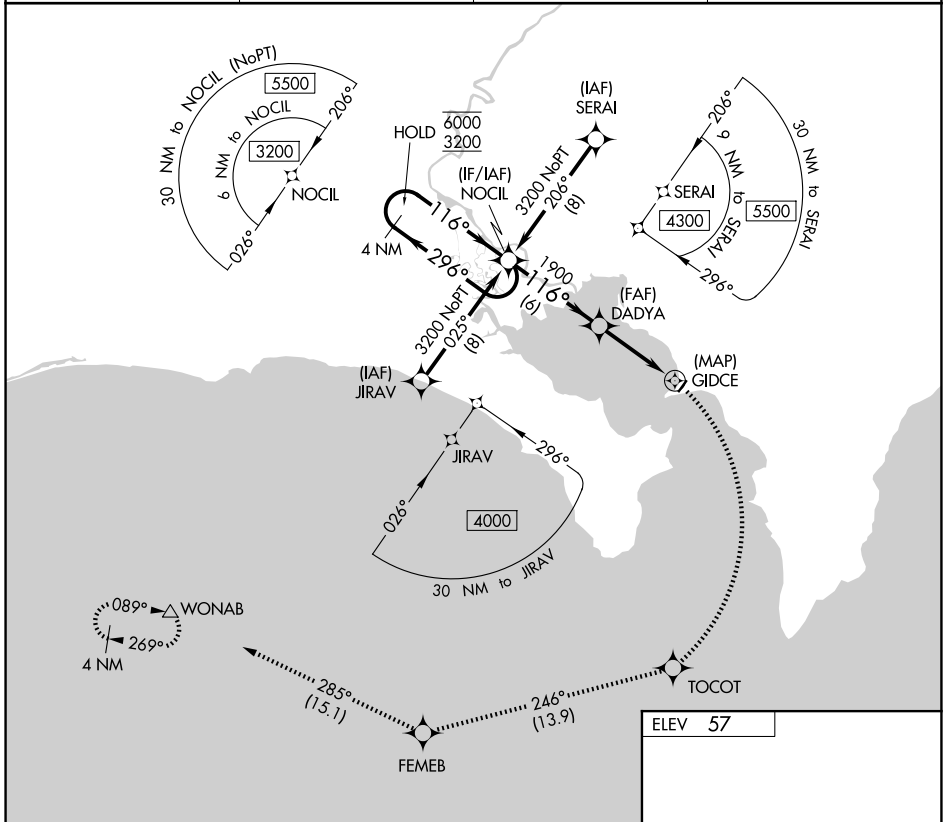

APP CRS 116°	Rwy Ldg TDZE Apt Elev	N/A N/A 57
------------------------	-----------------------------	---------------------------------------

RNAV (GPS)-A

GOLOVIN (GLV) (PAGL)

RNP APCH.		MISSED APPROACH: Climbing right turn to 3000 direct TOCOT and on track 246° to FEMEB and on track 285° to WONAB and hold.	
<p>Circling NA southeast of Rwy 3-21.</p>		AWOS-3P 135.75	ANCHORAGE CENTER 133.3 290.4
		NOME RADIO 122.05	CTAF 122.9

CATEGORY	A	B	C	D
CIRCLING	480-1 423 (500-1)	520-1 463 (500-1)	680-1¾ 623 (700-1¾)	1000-3 943 (1000-3)

AK, 14 MAY 2026 to 09 JUL 2026

AK, 14 MAY 2026 to 09 JUL 2026

MIRL Rwy 3-21