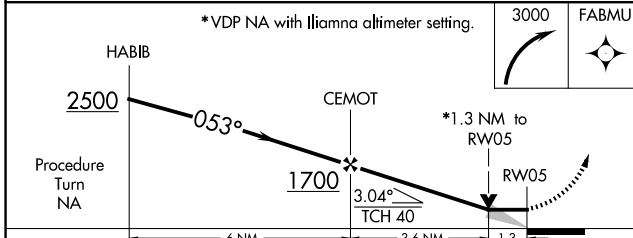

APP CRS 053°	Rwy Idg 3000
	TDZE 90
	Apt Elev 90

RNAV (GPS) RWY 5

IGIUGIG (IGG)(PAIG)

RNP APCH-GPS.	MISSED APPROACH: Climbing right turn to 3000 direct FABMU and hold.
<p>▼ If local altimeter setting not received, use Iliamna altimeter setting and increase all MDAs 120 feet.</p> <p>▲</p>	

AWOS-3P 119.925	ANCHORAGE CENTER 118.8	CTAF 122.8
---------------------------	----------------------------------	----------------------

ELEV 90	TDZE 90
---------	---------

CATEGORY	A	B	C	D
LNVA MDA	460-1	370 (400-1)		NA
CIRCLING	580-1 490 (500-1)	660-1 570 (600-1)		NA