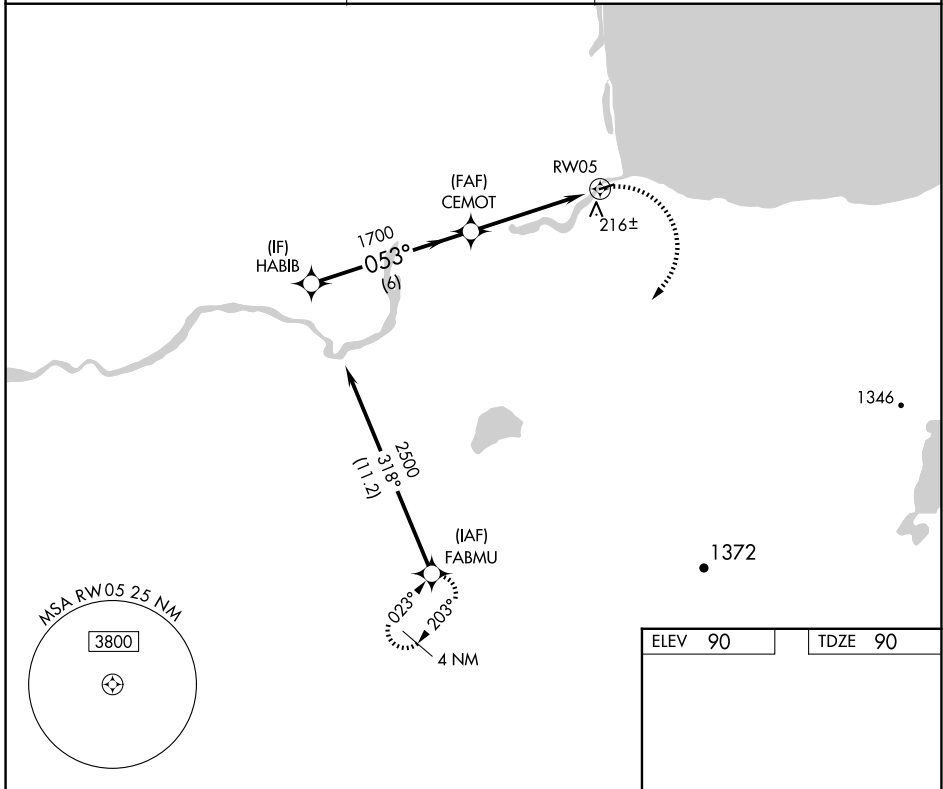

APP CRS 053°	Rwy Idg 3000
	TDZE 90
	Apt Elev 90

RNAV (GPS) RWY 5

IGIUGIG (IGG)(PAIG)

RNP APCH-GPS.	MISSED APPROACH: Climbing right turn to 3000 direct FABMU and hold.
<p>▼ If local altimeter setting not received, use Iliamna altimeter setting and increase all MDAs 120 feet.</p> <p>▲</p>	

AWOS-3P 119.925	ANCHORAGE CENTER 118.8	CTAF 122.8
---------------------------	----------------------------------	----------------------

ELEV 90	TDZE 90
---------	---------

CATEGORY	A	B	C	D
LNVA MDA	460-1	370 (400-1)		NA
CIRCLING	580-1 490 (500-1)	660-1 570 (600-1)		NA

AK, 14 MAY 2026 to 09 JUL 2026

AK, 14 MAY 2026 to 09 JUL 2026