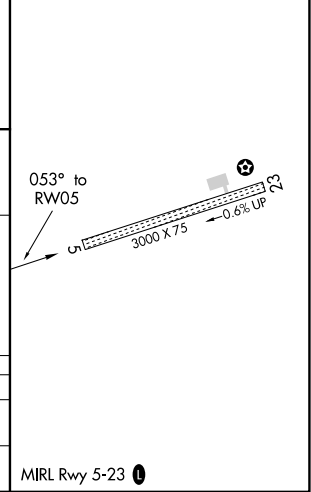

APP CRS 053°	Rwy Idg 3000
	TDZE 90
	Apt Elev 90

RNAV (GPS) RWY 5

IGIUGIG (IGG)(PAIG)

RNP APCH-GPS.	MISSED APPROACH: Climbing right turn to 3000 direct FABMU and hold.
<p>▼ If local altimeter setting not received, use Iliamna altimeter setting and increase all MDAs 120 feet.</p> <p>▲</p>	

AWOS-3P 119.925	ANCHORAGE CENTER 118.8	CTAF 122.8
---------------------------	----------------------------------	----------------------

ELEV 90	TDZE 90
---------	---------

CATEGORY	A	B	C	D
LNVA MDA	460-1	370 (400-1)		NA
CIRCLING	580-1 490 (500-1)	660-1 570 (600-1)		NA