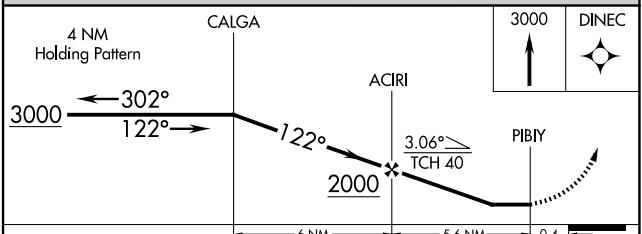

APP CRS 122°	Rwy Ldg 3000
	TDZE 13
	Apt Elev 18

RNAV (GPS) RWY 12

KIVALINA (KVL)(PAVL)

⚠ DME/DME RNP-0.3 NA. When local altimeter setting not received, use Noatak altimeter setting and increase all MDAs 340 feet and LNAV Cat C visibility 1 SM and Circling Cat B visibility ¼ SM, Cat C 1 ¼ SM.

MISSED APPROACH: Climb to 3000 direct DINEC and hold.

ASOS 135.8	WTK/PAWN AWOS-3P 135.75	ANCHORAGE CENTER 119.2 263.0	KOTZEBUE RADIO 122.55	UNICOM 122.8 (CTAF) 0

CATEGORY	A	B	C	D
LNAV MDA	340-1 327 (400-1)			NA
CIRCLING	440-1 422 (500-1)	560-1 542 (600-1)	560-1½ 542 (600-1½)	NA

AK, 14 MAY 2026 to 09 JUL 2026

AK, 14 MAY 2026 to 09 JUL 2026