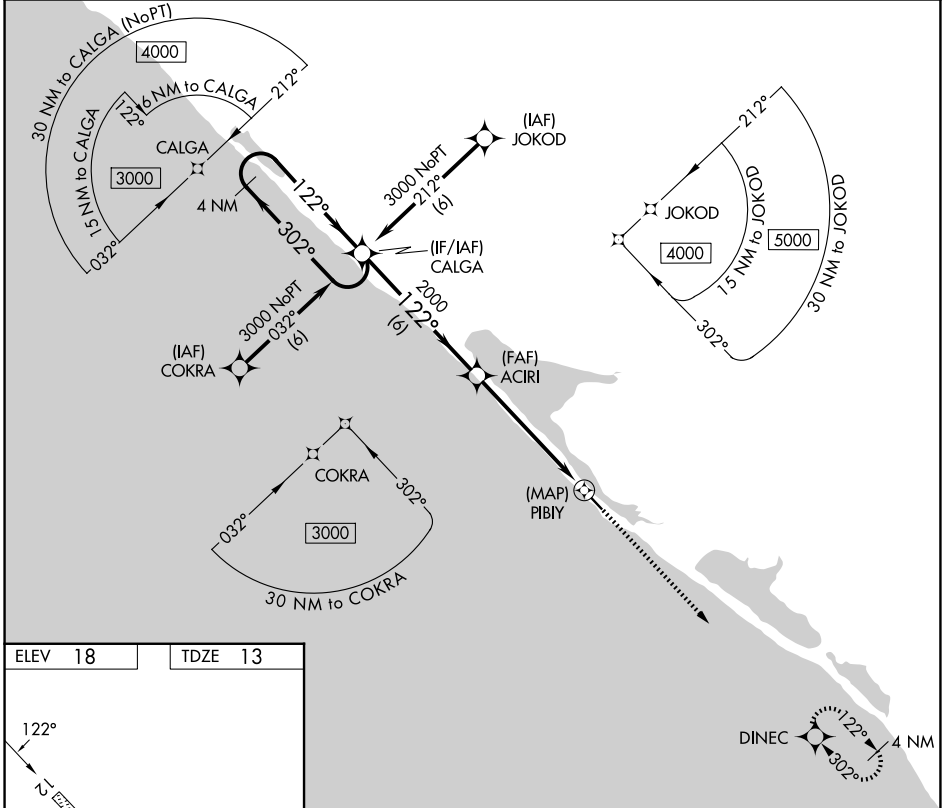

APP CRS <b>122°</b>	Rwy Ldg <b>3000</b>
	TDZE <b>13</b>
	Apt Elev <b>18</b>

# RNAV (GPS) RWY 12

KIVALINA (KVL)(PAVL)

**⚠** DME/DME RNP-0.3 NA. When local altimeter setting not received, use Noatak altimeter setting and increase all MDAs 340 feet and LNAV Cat C visibility 1 SM and Circling Cat B visibility ¼ SM, Cat C 1 ¼ SM.

**MISSED APPROACH:** Climb to 3000 direct DINEC and hold.

ASOS <b>135.8</b>	WTK/PAWN AWOS-3P <b>135.75</b>	ANCHORAGE CENTER <b>119.2 263.0</b>	KOTZEBUE RADIO <b>122.55</b>	UNICOM <b>122.8 (CTAF) 0</b>
----------------------	-----------------------------------	--	---------------------------------	---------------------------------

CATEGORY	A	B	C	D
LNAV MDA	340-1 327 (400-1)			NA
CIRCLING	440-1 422 (500-1)	560-1 542 (600-1)	560-1½ 542 (600-1½)	NA

AK, 14 MAY 2026 to 09 JUL 2026

AK, 14 MAY 2026 to 09 JUL 2026