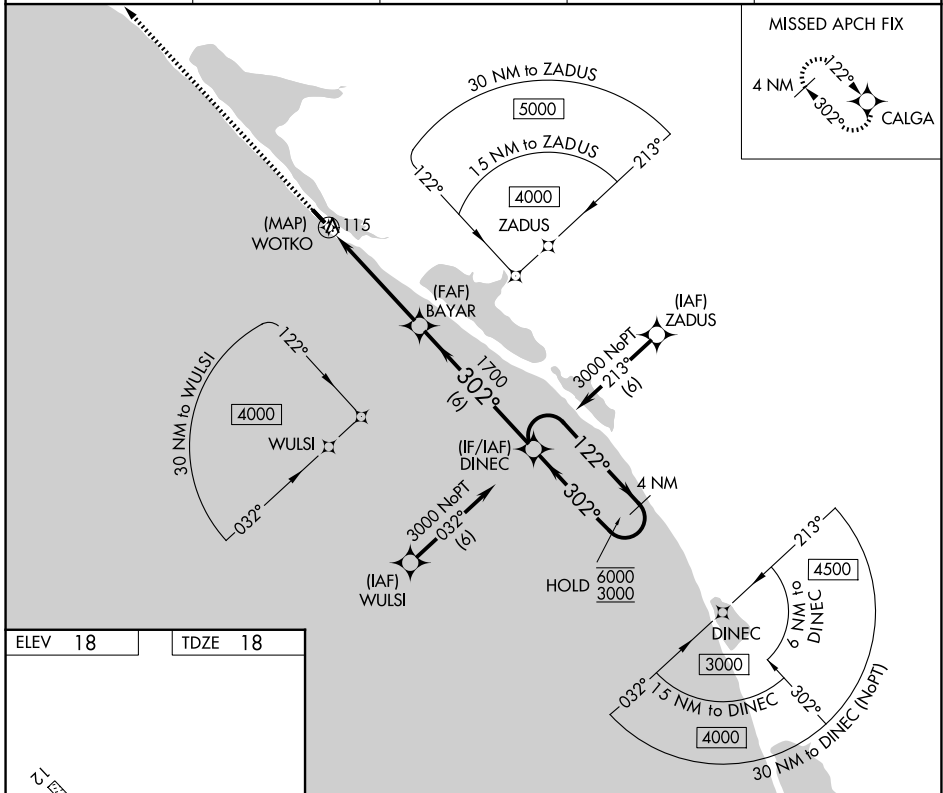

APP CRS	Rwy Ldg	3000
302°	TDZE	18
	Apt Elev	18

RNAV (GPS) RWY 30

KIVALINA (KVL)(PAVL)

RNP APCH - GPS

VDP NA with Noatak altimeter setting. When local altimeter setting not received, use Noatak altimeter setting and increase all MDAs 340 feet and visibility LNAV Cat C 1 SM, Circling Cat B 1/2 SM, and Circling Cat C 1 1/2 SM.

MISSED APPROACH: Climb to 3000 direct CALGA and hold, continue climb-in-hold to 3000.

ASOS	WTK/PAWN AWOS-3P	ANCHORAGE CENTER	KOTZEBUE RADIO	UNICOM
135.8	135.75	119.2 263.0	122.55	122.8 (CTAF) 0

CATEGORY	A	B	C	D
LNAV MDA	380-1 362 (400-1)			NA
CIRCLING	440-1 422 (500-1)	560-1 542 (600-1)	560-1 1/2 542 (600-1 1/2)	NA

AK, 14 MAY 2026 to 09 JUL 2026

AK, 14 MAY 2026 to 09 JUL 2026