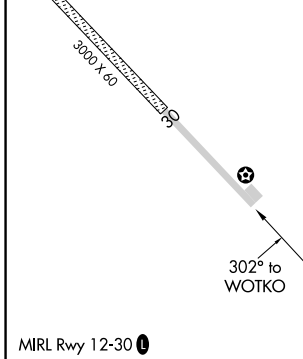

APP CRS	Rwy Ldg	3000
302°	TDZE	18
	Apt Elev	18

RNAV (GPS) RWY 30

KIVALINA (KVL)(PAVL)

RNP APCH - GPS

VDP NA with Noatak altimeter setting. When local altimeter setting not received, use Noatak altimeter setting and increase all MDAs 340 feet and visibility LNAV Cat C 1 SM, Circling Cat B 1/2 SM, and Circling Cat C 1 1/2 SM.

MISSED APPROACH: Climb to 3000 direct CALGA and hold, continue climb-in-hold to 3000.

ASOS	WTK/PAWN AWOS-3P	ANCHORAGE CENTER	KOTZEBUE RADIO	UNICOM
135.8	135.75	119.2 263.0	122.55	122.8 (CTAF) 0

CATEGORY	A	B	C	D
LNAV MDA	380-1 362 (400-1)			NA
CIRCLING	440-1 422 (500-1)	560-1 542 (600-1)	560-1 1/2 542 (600-1 1/2)	NA