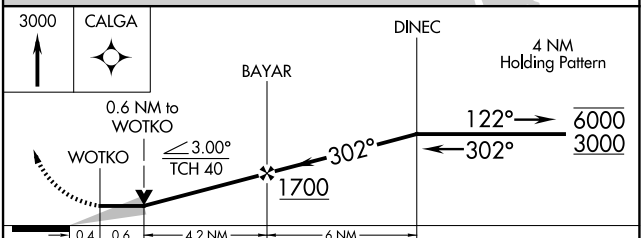

APP CRS	Rwy Ldg	3000
302°	TDZE	18
	Apt Elev	18

RNAV (GPS) RWY 30

KIVALINA (KVL)(PAVL)

RNP APCH - GPS

VDP NA with Noatak altimeter setting. When local altimeter setting not received, use Noatak altimeter setting and increase all MDAs 340 feet and visibility LNAV Cat C 1 SM, Circling Cat B 1/2 SM, and Circling Cat C 1 1/2 SM.

MISSED APPROACH: Climb to 3000 direct CALGA and hold, continue climb-in-hold to 3000.

ASOS	WTK/PAWN AWOS-3P	ANCHORAGE CENTER	KOTZEBUE RADIO	UNICOM
135.8	135.75	119.2 263.0	122.55	122.8 (CTAF) 0

CATEGORY	A	B	C	D
LNAV MDA	380-1 362 (400-1)			NA
CIRCLING	440-1 422 (500-1)	560-1 542 (600-1)	560-1 1/2 542 (600-1 1/2)	NA