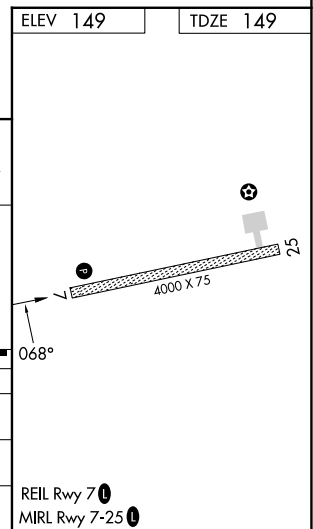

WAAS CH 42714 W07A	APP CRS 068°	Rwy Ldg TDZE 149 Apt Elev 149	4000
--	------------------------	---	-------------

RNAV (GPS) RWY 7

KOYUKUK (KYU) (PFKU)

RNP APCH-GPS.

⚠ Circling Rwy 25 NA at night. Rwy 7 helicopter visibility reduction below $\frac{3}{4}$ SM NA. Use Galena altimeter setting; when not received, procedure NA.

⚠ NA MISSED APPROACH: Climb to 3700 direct BISXI and hold, continue climb-in-hold to 3700.

❄ -47°C

GAL/PAGA AWOS-3P 132.525	ANCHORAGE CENTER 127.0 290.2	CTAF 122.9 0
------------------------------------	--	------------------------