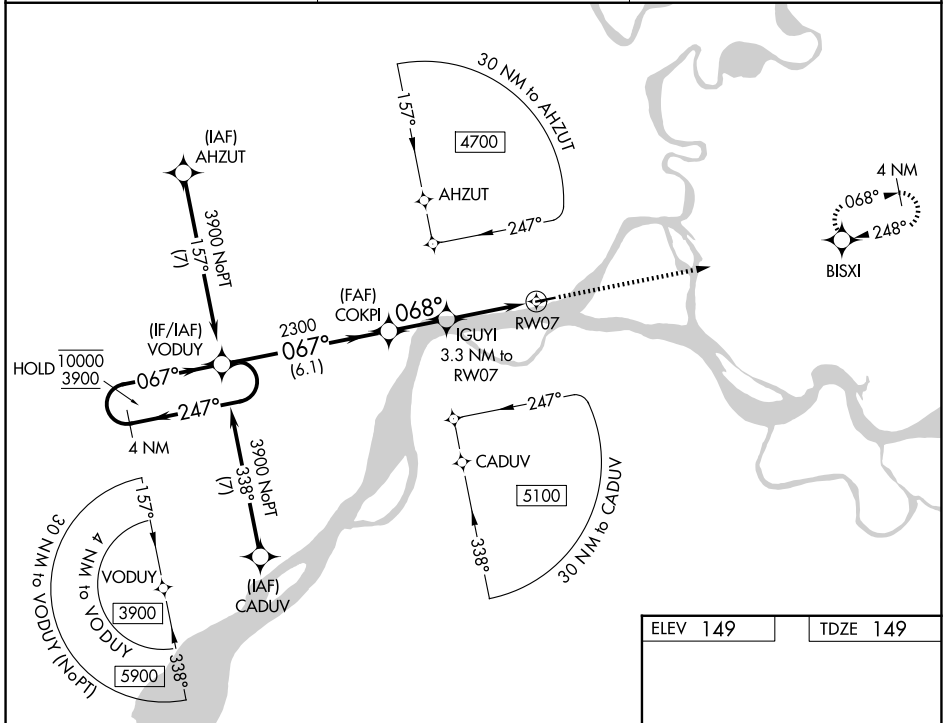

WAAS CH 42714 W07A	APP CRS 068°	Rwy Ldg TDZE 149 Apt Elev 149	4000
--	------------------------	---	-------------

RNAV (GPS) RWY 7

KOYUKUK (KYU) (PFKU)

RNP APCH-GPS.

⚠ Circling Rwy 25 NA at night. Rwy 7 helicopter visibility reduction below $\frac{3}{4}$ SM NA. Use Galena altimeter setting; when not received, procedure NA.

⚠ NA MISSED APPROACH: Climb to 3700 direct BISXI and hold, continue climb-in-hold to 3700.

❄ -47°C

GAL/PAGA AWOS-3P 132.525	ANCHORAGE CENTER 127.0 290.2	CTAF 122.9 0
------------------------------------	--	------------------------

AK, 14 MAY 2026 to 09 JUL 2026

AK, 14 MAY 2026 to 09 JUL 2026