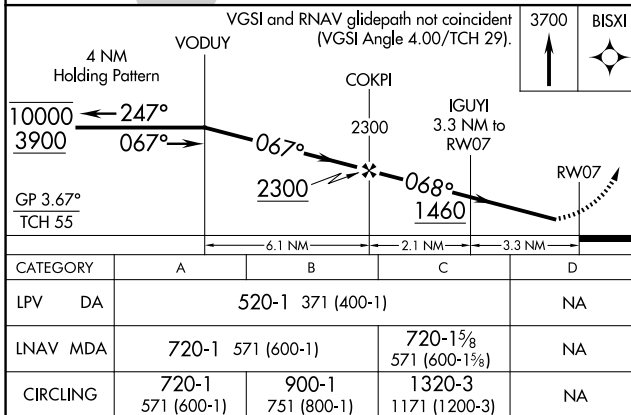

WAAS CH 42714 W07A	APP CRS 068°	Rwy Ldg TDZE 149 Apt Elev 149	4000
--	------------------------	---	-------------

RNAV (GPS) RWY 7

KOYUKUK (KYU) (PFKU)

RNP APCH-GPS.

⚠ Circling Rwy 25 NA at night. Rwy 7 helicopter visibility reduction below $\frac{3}{4}$ SM NA. Use Galena altimeter setting; when not received, procedure NA.

⚠ NA MISSED APPROACH: Climb to 3700 direct BISXI and hold, continue climb-in-hold to 3700.

❄ -47°C

GAL/PAGA AWOS-3P 132.525	ANCHORAGE CENTER 127.0 290.2	CTAF 122.9 0
------------------------------------	--	------------------------