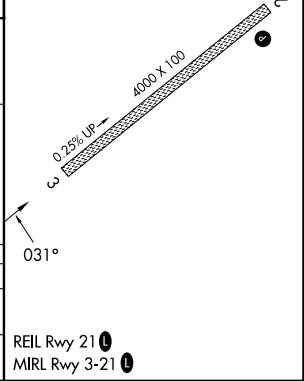

5 NM Holding Pattern	WINUR	Visual Segment - Obstacles.	3800	WINUR
3800 ← 210°		TINUC		
→ 030°		YARUN 2.9 NM to SOLCO		
		SOLCO		
		2700		
		031°		
		1800		
		6.2 NM	3.2 NM	2.9 NM

CATEGORY	A	B	C	D
RNAV MDA	1260-1	612 (700-1)	1260-1¾ 612 (700-1¾)	NA
CIRCLING	1260-1 602 (700-1)	1400-1 742 (800-1)	1400-2¼ 742 (800-2¼)	NA