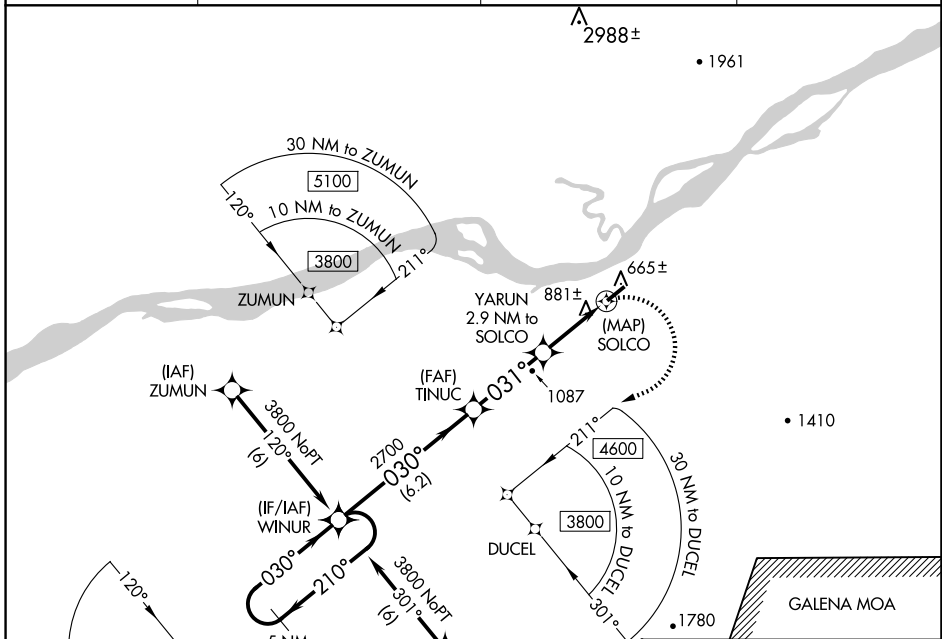

RNAV (GPS) RWY 3

RUBY (RBY) (PARY)

APP CRS	Rwy Idg	4000
031°	TDZE	648
	Apt Elev	658

⚠ When local altimeter setting not received, use Galena altimeter setting and increase all MDA 340 feet and all visibilities ¾ SM. DME/DME RNP-0.3 NA.
⚠ Rwy 3 Straight-in and Circling minimums NA at night. Helicopter visibility reduction below 1 SM NA.
❄ -39°C

MISSED APPROACH:
 Climbing right turn to 3800 direct WINUR and hold.

AWOS-3P 118.25	ANCHORAGE CENTER 127.0 290.2	FAIRBANKS RADIO 122.25	CTAF 122.8
--------------------------	--	----------------------------------	----------------------

5 NM Holding Pattern	WINUR	Visual Segment - Obstacles.	3800	WINUR
3800 ← 210°		TINUC		
→ 030°		YARUN 2.9 NM to SOLCO		
		SOLCO		
		2700		
		031°		
		1800		
		6.2 NM	3.2 NM	2.9 NM

CATEGORY	A	B	C	D
RNAV MDA	1260-1	612 (700-1)	1260-1¾ 612 (700-1¾)	NA
CIRCLING	1260-1 602 (700-1)	1400-1 742 (800-1)	1400-2¼ 742 (800-2¼)	NA

AK, 14 MAY 2026 to 09 JUL 2026

AK, 14 MAY 2026 to 09 JUL 2026