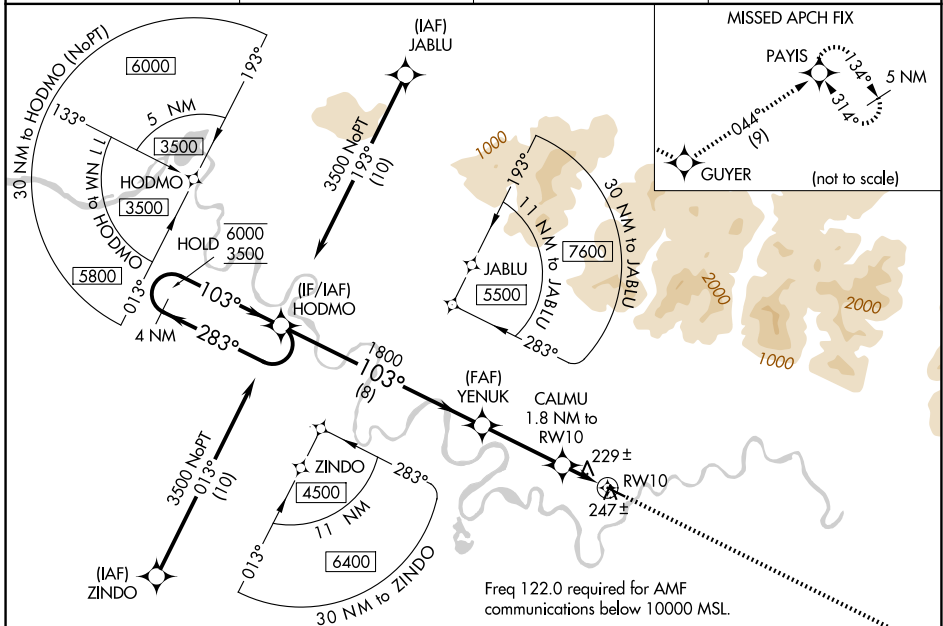

WAAS CH 50226 W10A	APP CRS 103°	Rwy Ldg TDZE Apt Elev	4001 192 205
--	------------------------	-----------------------------	---

RNAV (GPS) RWY 10

SHUNGNAC (SHG)(PAGH)

RNP APCH 		MISSED APPROACH: Climb to 6000 direct GUYER and on track 044° to PAYIS and hold, continue climb-in-hold to 6000.	
Circling to Rwy 28 NA at night. -32°C		AWOS-3P 118.525	ANCHORAGE CENTER 119.2
		KOTZEBUE RADIO 122.0	CTAF 122.7

ELEV 205	TDZE 192
----------	----------

CATEGORY	A	B	C	D
LP MDA	480-1	288 (300-1)		NA
LNAV MDA	540-1	348 (400-1)		NA
CIRCLING	600-1 395 (400-1)	660-1 455 (500-1)	660-1½ 455 (500-1½)	NA

AK, 14 MAY 2026 to 09 JUL 2026

AK, 14 MAY 2026 to 09 JUL 2026