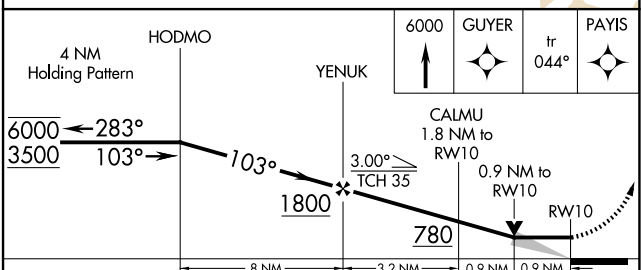

WAAS CH 50226 W10A	APP CRS 103°	Rwy Ldg TDZE Apt Elev	4001 192 205
--	------------------------	-----------------------------	---

RNAV (GPS) RWY 10

SHUNGNAC (SHG)(PAGH)

RNP APCH 		MISSED APPROACH: Climb to 6000 direct GUYER and on track 044° to PAYIS and hold, continue climb-in-hold to 6000.	
Circling to Rwy 28 NA at night. -32°C		AWOS-3P 118.525	ANCHORAGE CENTER 119.2
		KOTZEBUE RADIO 122.0	CTAF 122.7

ELEV 205	TDZE 192
----------	----------

CATEGORY	A	B	C	D
LP MDA	480-1	288 (300-1)		NA
LNAV MDA	540-1	348 (400-1)		NA
CIRCLING	600-1 395 (400-1)	660-1 455 (500-1)	660-1½ 455 (500-1½)	NA

AK, 14 MAY 2026 to 09 JUL 2026