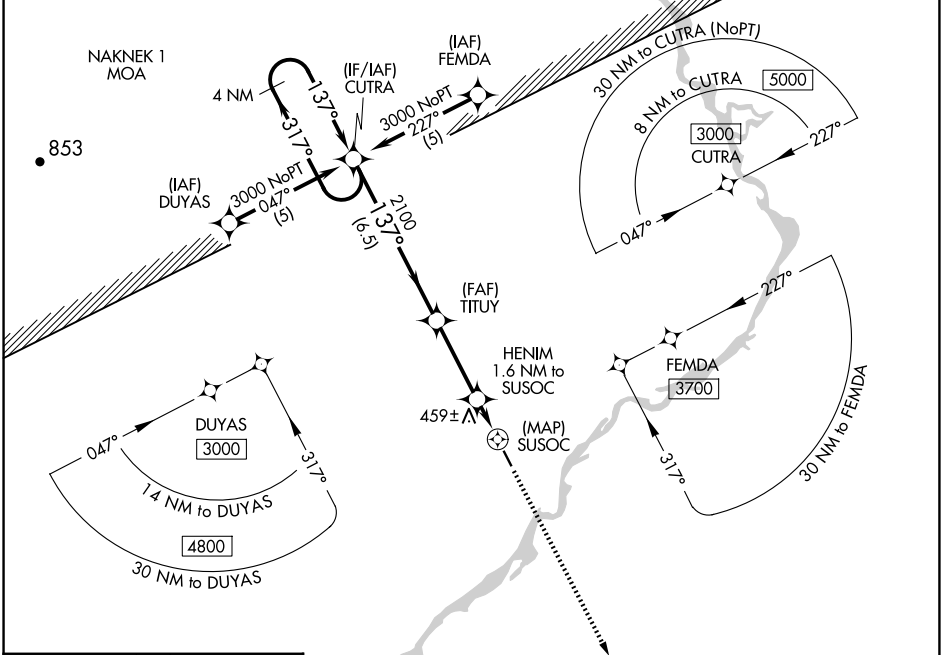

APP CRS	Rwy Idg	3281
137°	TDZE	371
	Apt Elev	371

RNAV (GPS) RWY 14

NEW STUYAHOK (KNW) (PANW)

RNP APCH - GPS.

When local altimeter setting not received, use JZZ/PAJZ altimeter setting and increase all MDAs 60 feet. Procedure NA at night. Visibility reduction by helicopters NA.

MISSED APPROACH: Climb to 3000 direct JIKAL and hold.

AWOS-3P 120.275	ANCHORAGE CENTER 132.75 282.35	DILLINGHAM RADIO 122.55	CTAF 122.9
---------------------------	--	-----------------------------------	----------------------

CATEGORY	A	B	C	D
LNAV MDA	780-1	409 (500-1)	NA	
CIRCLING	780-1	840-1	NA	
	409 (500-1)	469 (500-1)		

AK, 14 MAY 2026 to 09 JUL 2026

AK, 14 MAY 2026 to 09 JUL 2026