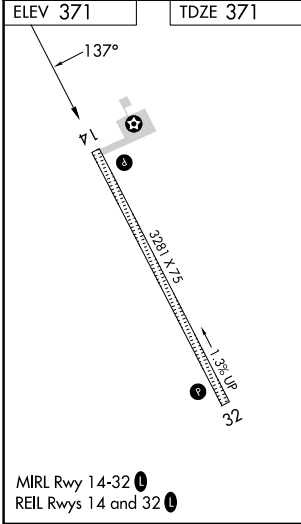

APP CRS	Rwy Idg	3281
137°	TDZE	371
	Apt Elev	371

RNAV (GPS) RWY 14

NEW STUYAHOK (KNW) (PANW)

RNP APCH - GPS.

When local altimeter setting not received, use JZZ/PAJZ altimeter setting and increase all MDAs 60 feet. Procedure NA at night. Visibility reduction by helicopters NA.

MISSED APPROACH: Climb to 3000 direct JIKAL and hold.

AWOS-3P 120.275	ANCHORAGE CENTER 132.75 282.35	DILLINGHAM RADIO 122.55	CTAF 122.9
---------------------------	--	-----------------------------------	----------------------