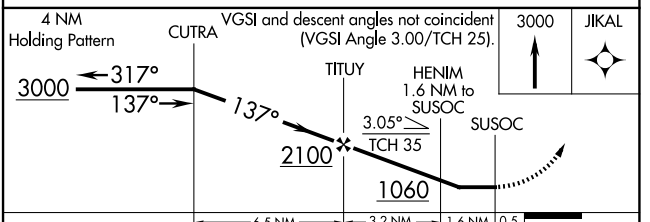

MISSED APPROACH: Climb to 3000 direct JIKAL and hold.

AWOS-3P 120.275	ANCHORAGE CENTER 132.75 282.35	DILLINGHAM RADIO 122.55	CTAF 122.9
---------------------------	--	-----------------------------------	----------------------