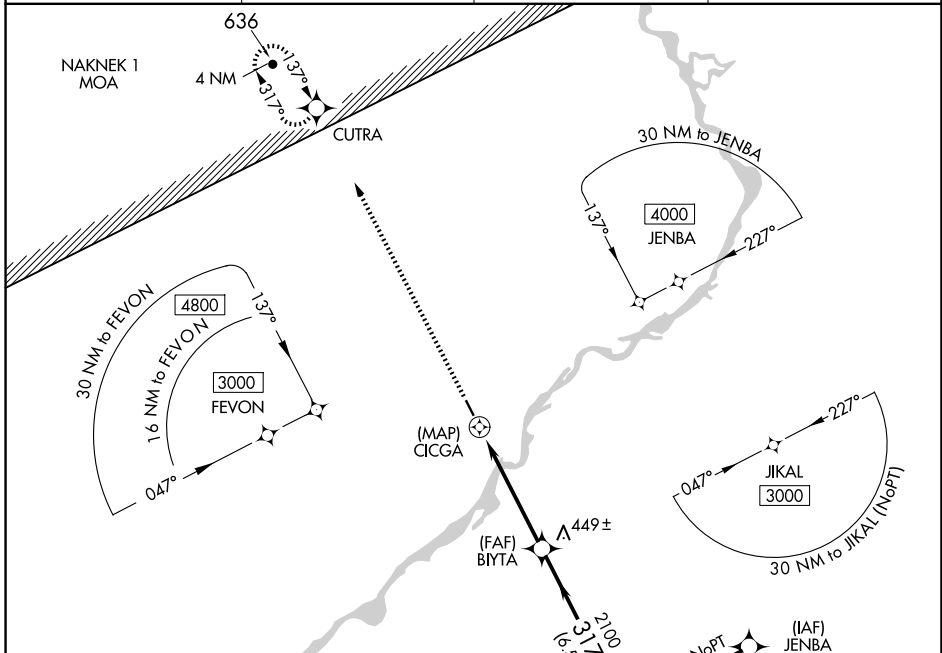

APP CRS	Rwy Idg	3281
317°	TDZE	368
	Apt Elev	371

RNAV (GPS) RWY 32

NEW STUYAHOK (KNW) (PANW)

RNP APCH - GPS.	MISSED APPROACH: Climb to 3000 direct CUTRA and hold.
<p>▼ When local altimeter setting not received, use JZZ/PAJZ altimeter setting and increase all MDAs 60 feet. Procedure NA at night.</p>	

AWOS-3P 120.275	ANCHORAGE CENTER 132.75 282.35	DILLINGHAM RADIO 122.55	CTAF 122.9
---------------------------	--	-----------------------------------	----------------------

ELEV 371	TDZE 368
----------	----------

CATEGORY	A	B	C	D
LNAV MDA	760-1	392 (400-1)	NA	
CIRCLING	780-1 409 (500-1)	840-1 469 (500-1)	NA	

AK, 14 MAY 2026 to 09 JUL 2026

AK, 14 MAY 2026 to 09 JUL 2026