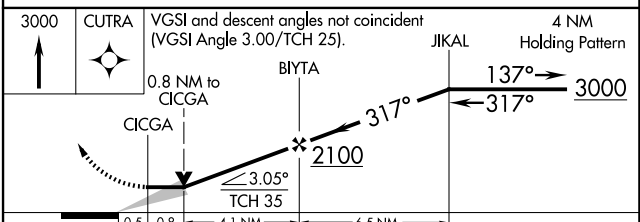

APP CRS	Rwy Idg	3281
317°	TDZE	368
	Apt Elev	371

RNAV (GPS) RWY 32

NEW STUYAHOK (KNW) (PANW)

RNP APCH - GPS.	MISSED APPROACH: Climb to 3000 direct CUTRA and hold.
<p>▼ When local altimeter setting not received, use JZZ/PAJZ altimeter setting and increase all MDAs 60 feet. Procedure NA at night.</p>	

AWOS-3P 120.275	ANCHORAGE CENTER 132.75 282.35	DILLINGHAM RADIO 122.55	CTAF 122.9
---------------------------	--	-----------------------------------	----------------------

ELEV 371	TDZE 368
----------	----------