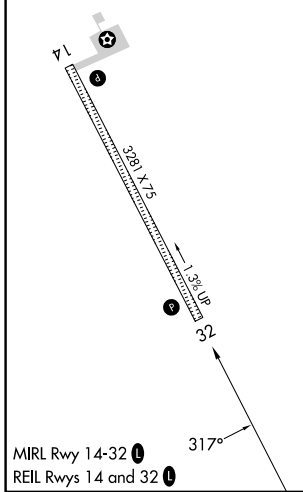

APP CRS	Rwy Idg	3281
317°	TDZE	368
	Apt Elev	371

RNAV (GPS) RWY 32

NEW STUYAHOK (KNW) (PANW)

RNP APCH - GPS.	MISSED APPROACH: Climb to 3000 direct CUTRA and hold.
<p>▼ When local altimeter setting not received, use JZZ/PAJZ altimeter setting and increase all MDAs 60 feet. Procedure NA at night.</p>	

AWOS-3P 120.275	ANCHORAGE CENTER 132.75 282.35	DILLINGHAM RADIO 122.55	CTAF 122.9
---------------------------	--	-----------------------------------	----------------------

ELEV 371	TDZE 368
----------	----------