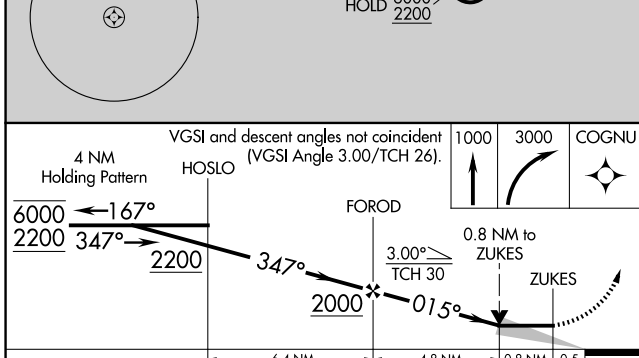

WAAS CH 72847 W36A	APP CRS 015°	Rwy Ldg 3990 TDZE 26 Apt Elev 26
--	------------------------	---

RNAV (GPS) Y RWY 36

WALES (IWK) (PAIW)

RNP APCH - GPS.	MISSED APPROACH: Climb to 1000 then climbing right turn to 3000 direct COGNU and hold.
<p>Circling NA east of Rwy 18-36. -26°C</p>	

AWOS-3P 118.525	ANCHORAGE CENTER 133.3 290.4	NOME RADIO 122.6	CTAF 123.0
---------------------------	--	----------------------------	----------------------

CATEGORY	A	B	C	D
LP MDA	460-1	434 (500-1)	460-1¼	434 (500-1¼)
LNAV MDA	920-1¼	894 (900-1¼)	920-2½	894 (900-2½)
CIRCLING	920-1¼	894 (900-1¼)	920-2¾ 894 (900-2¾)	920-3 894 (900-3)