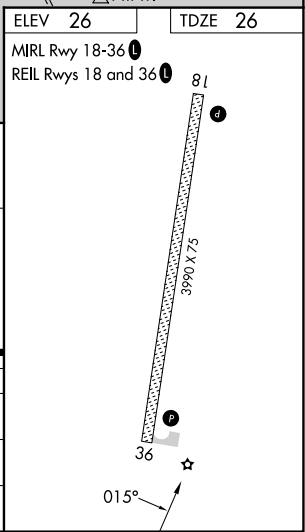

WAAS CH 72847 W36A	APP CRS 015°	Rwy Ldg 3990 TDZE 26 Apt Elev 26
--	------------------------	---

RNAV (GPS) Y RWY 36

WALES (IWK) (PAIW)

RNP APCH - GPS.	MISSED APPROACH: Climb to 1000 then climbing right turn to 3000 direct COGNU and hold.
<p>Circling NA east of Rwy 18-36. -26°C</p>	

AWOS-3P 118.525	ANCHORAGE CENTER 133.3 290.4	NOME RADIO 122.6	CTAF 123.0
---------------------------	--	----------------------------	----------------------

CATEGORY	A	B	C	D
LP MDA	460-1	434 (500-1)	460-1¼	434 (500-1¼)
LNAV MDA	920-1¼	894 (900-1¼)	920-2½	894 (900-2½)
CIRCLING	920-1¼	894 (900-1¼)	920-2¾ 894 (900-2¾)	920-3 894 (900-3)