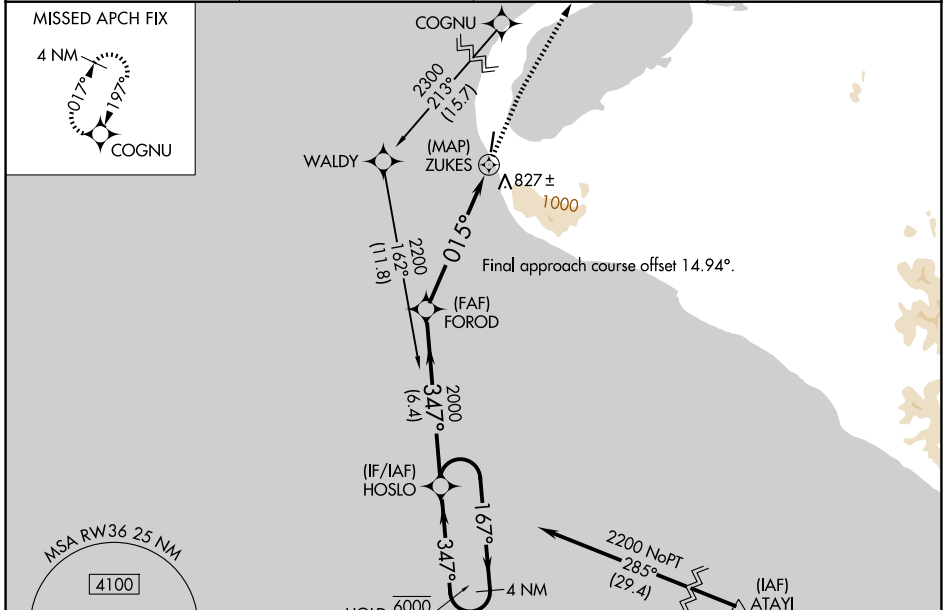

WAAS CH 72847 W36A	APP CRS 015°	Rwy Ldg 3990 TDZE 26 Apt Elev 26
--	------------------------	---

RNAV (GPS) Y RWY 36

WALES (IWK) (PAIW)

RNP APCH - GPS.	MISSED APPROACH: Climb to 1000 then climbing right turn to 3000 direct COGNU and hold.
<p>Circling NA east of Rwy 18-36. -26°C</p>	

AWOS-3P 118.525	ANCHORAGE CENTER 133.3 290.4	NOME RADIO 122.6	CTAF 123.0
---------------------------	--	----------------------------	----------------------

CATEGORY	A	B	C	D
LP MDA	460-1	434 (500-1)	460-1¼	434 (500-1¼)
LNAV MDA	920-1¼	894 (900-1¼)	920-2½	894 (900-2½)
CIRCLING	920-1¼	894 (900-1¼)	920-2¾ 894 (900-2¾)	920-3 894 (900-3)

AK, 14 MAY 2026 to 09 JUL 2026

AK, 14 MAY 2026 to 09 JUL 2026