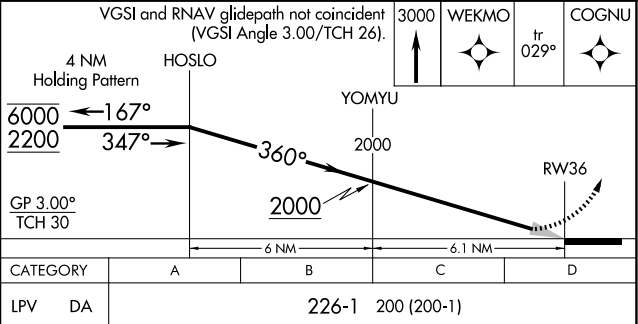

WAAS CH <b>97647</b> <b>W36B</b>	APP CRS <b>360°</b>	Rwy Ldg TDZE <b>26</b> Apt Elev <b>26</b>	<b>3990</b>
--	------------------------	---	-------------

# RNAV (GPS) Z RWY 36

WALES (IWK) (PAIW)

RNP APCH - GPS.		MISSED APPROACH: Climb to 3000 direct WEKMO, and track 029° to COGNU and hold, continue climb-in-hold to 3000.	
NA -26°C			

AWOS-3P <b>118.525</b>	ANCHORAGE CENTER <b>133.3 290.4</b>	NOME RADIO <b>122.6</b>	CTAF <b>123.0</b>
---------------------------	--	----------------------------	----------------------