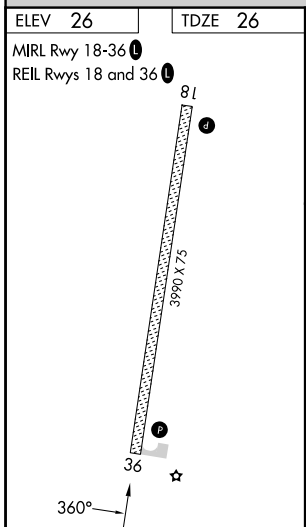

WAAS CH <b>97647</b> <b>W36B</b>	APP CRS <b>360°</b>	Rwy Ldg TDZE <b>26</b> Apt Elev <b>26</b>	<b>3990</b>
--	------------------------	---	-------------

# RNAV (GPS) Z RWY 36

WALES (IWK) (PAIW)

RNP APCH - GPS.		MISSED APPROACH: Climb to 3000 direct WEKMO, and track 029° to COGNU and hold, continue climb-in-hold to 3000.	
NA -26°C			

AWOS-3P <b>118.525</b>	ANCHORAGE CENTER <b>133.3 290.4</b>	NOME RADIO <b>122.6</b>	CTAF <b>123.0</b>
---------------------------	--	----------------------------	----------------------