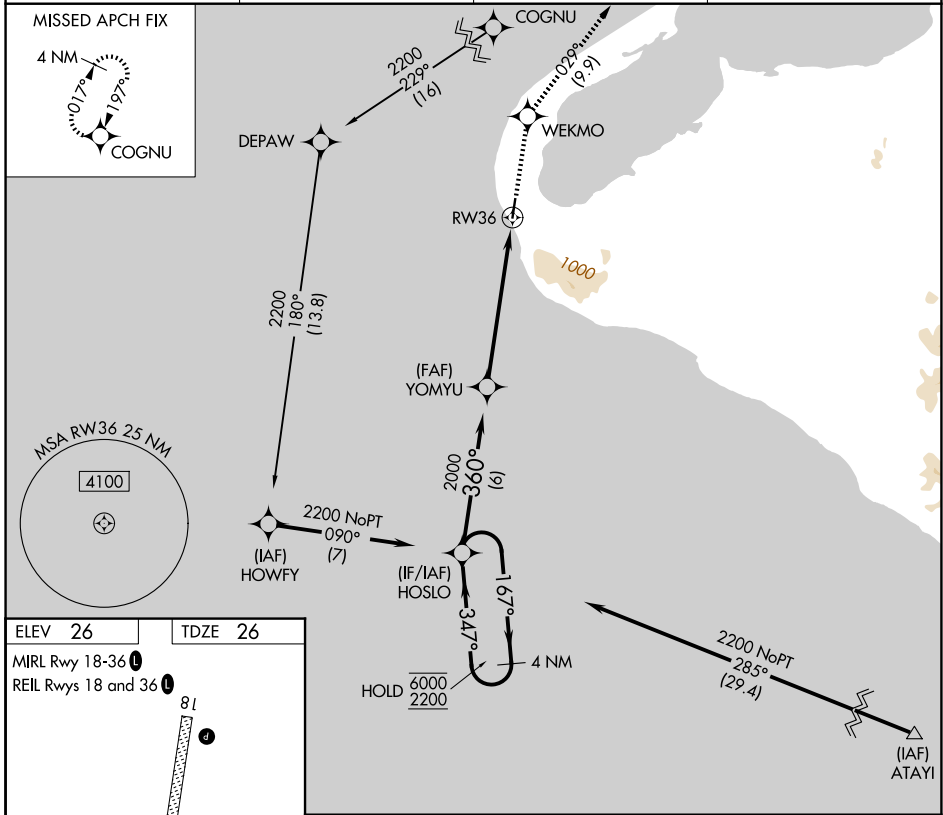

WAAS CH <b>97647</b> <b>W36B</b>	APP CRS <b>360°</b>	Rwy Ldg TDZE <b>26</b> Apt Elev <b>26</b>	<b>3990</b>
--	------------------------	---	-------------

# RNAV (GPS) Z RWY 36

WALES (IWK) (PAIW)

RNP APCH - GPS.		MISSED APPROACH: Climb to 3000 direct WEKMO, and track 029° to COGNU and hold, continue climb-in-hold to 3000.	
NA -26°C			

AWOS-3P <b>118.525</b>	ANCHORAGE CENTER <b>133.3 290.4</b>	NOME RADIO <b>122.6</b>	CTAF <b>123.0</b>
---------------------------	--	----------------------------	----------------------

AK, 14 MAY 2026 to 09 JUL 2026

AK, 14 MAY 2026 to 09 JUL 2026