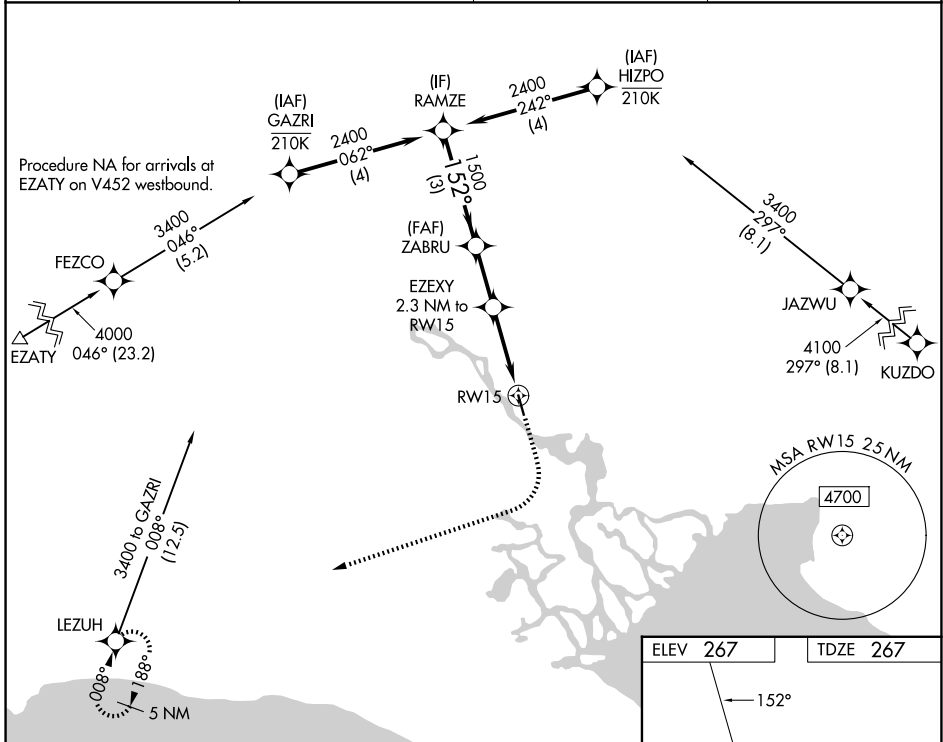

WAAS CH <b>82331</b> <b>W15A</b>	APP CRS <b>152°</b>	Rwy Ldg TDZE Apt Elev	<b>3000</b> <b>267</b> <b>267</b>
--	------------------------	-----------------------------	---

# RNAV (GPS) RWY 15

WHITE MOUNTAIN (WMO) (P A WM)

RNP APCH. Circling NA northeast of Rwy 15-33.		MISSED APPROACH: Climb to 700 then climbing right turn to 5000 direct LEZUH and hold, continue climb-in-hold to 5000.	
AWOS-3P <b>121.45</b>	ANCHORAGE CENTER <b>133.3 290.4</b>	NOME RADIO <b>122.05</b>	CTAF <b>122.9 0</b>

AK, 14 MAY 2026 to 09 JUL 2026

AK, 14 MAY 2026 to 09 JUL 2026

ELEV 267	TDZE 267
----------	----------

CATEGORY	A	B	C	D
LP MDA	660-1	393 (400-1)	660-1½ 393 (400-1½)	NA
LNAV MDA	800-1	533 (600-1)	800-1½ 533 (600-1½)	NA
CIRCLING	800-1	533 (600-1)	1080-2½ 813 (900-2½)	NA