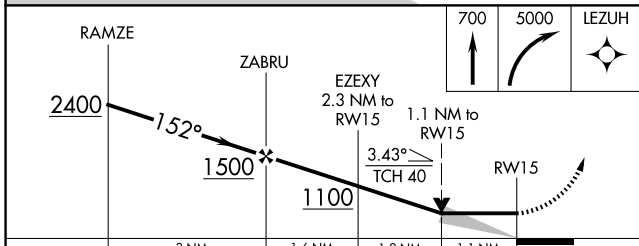

ELEV 267	TDZE 267