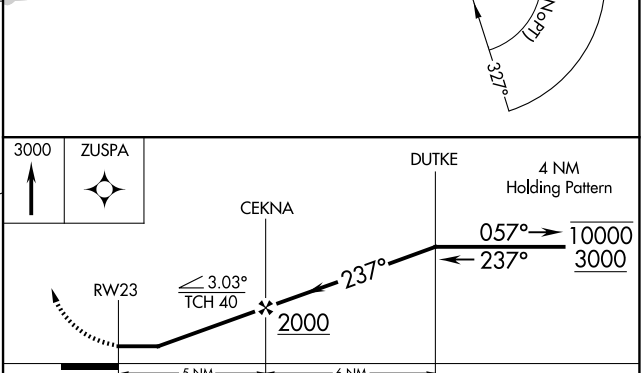

CATEGORY	A	B	C	D
LNAV MDA	940-1	575 (600-1)	940-1½ 575 (600-1½)	NA
CIRCLING	940-1	575 (600-1)	940-1½ 575 (600-1½)	NA

AK, 14 MAY 2026 to 09 JUL 2026

AK, 14 MAY 2026 to 09 JUL 2026