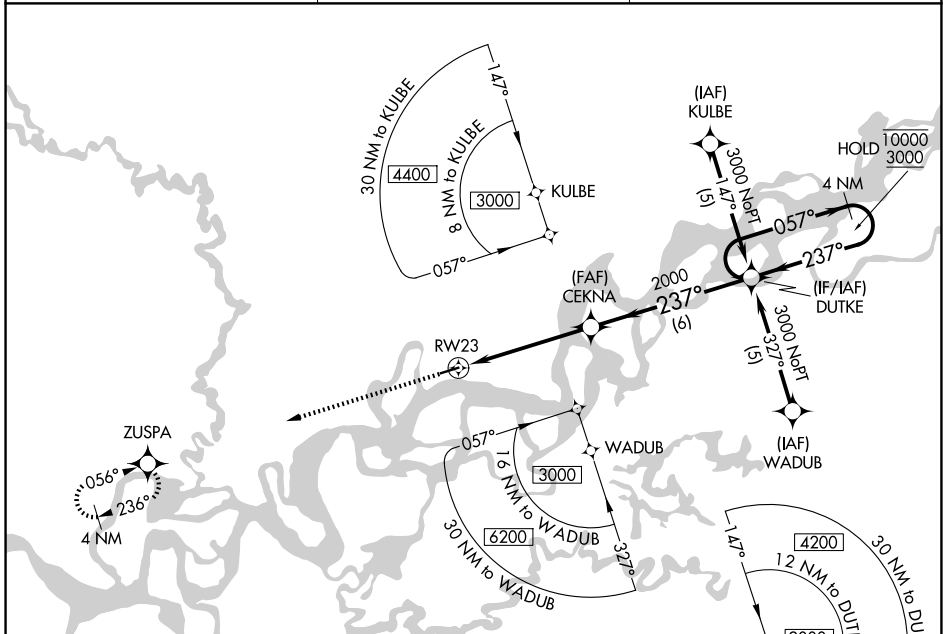

APP CRS 237°	Rwy Ldg TDZE Apt Elev	3934 365 365

RNAV (GPS) RWY 23

BEAVER (WBQ)(PAWB)

RNP APCH-GPS.
▼ Rwy 23 helicopter visibility reduction below 3/4 SM NA.
▲ NA Use Fort Yukon altimeter setting.
MISSED APPROACH: Climb to 3000 direct ZUSPA and hold.

FYU/PFYU AWOS-3P 125.8	FAIRBANKS RADIO 122.05 122.15	CTAF 122.9 0

ELEV 365	TDZE 365