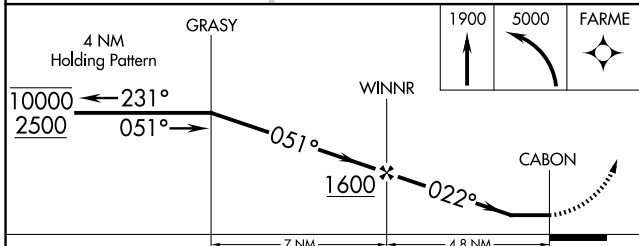

APP CRS 022°	Rwy Ldg TDZE Apt Elev	N/A N/A 179
------------------------	-----------------------------	--

RNAV (GPS)-A

BOB BAKER MEML (IAN) (PAIK)

RNP APCH - GPS.

▼ Circling to Rwy 7 NA at night. Circling NA north of Rwy 7-25.

⚠ When local altimeter setting not received, use WLK/PASK altimeter setting and increase all MDAs 100 feet.

❄ -28°C

MISSED APPROACH: Climb to 1900 then climbing left turn to 5000 direct FARME and hold.

AWOS-3P 119,025	ANCHORAGE CENTER 119.2 263.0	CTAF 122.70
---------------------------	--	-----------------------