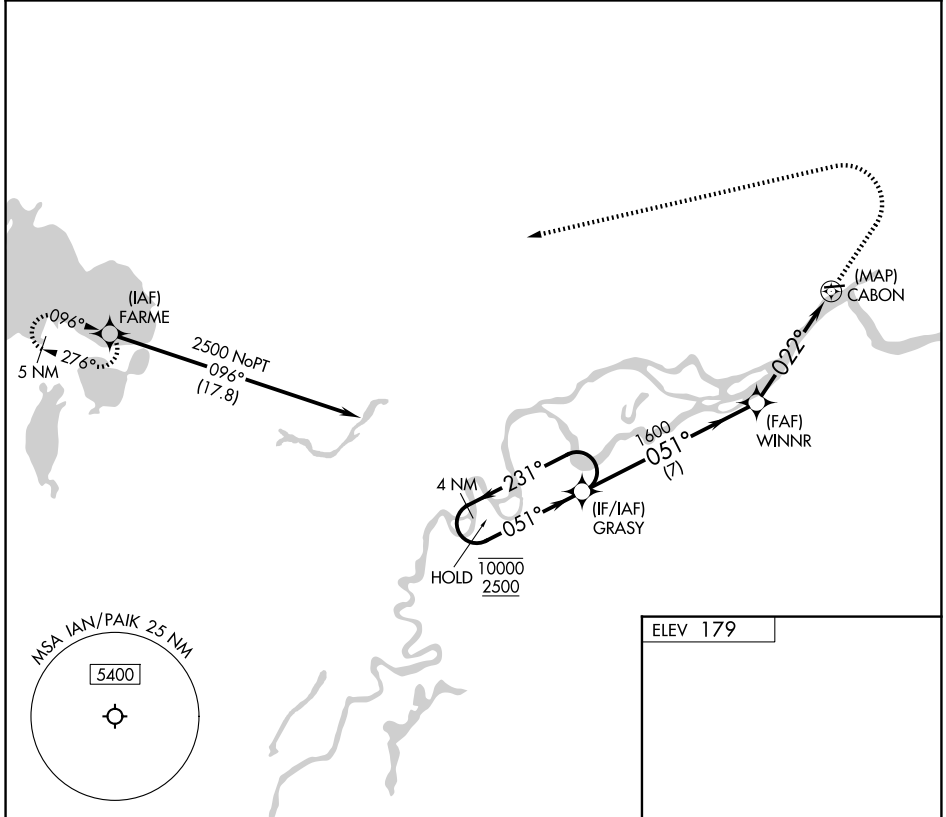

APP CRS 022°	Rwy Ldg TDZE Apt Elev	N/A N/A 179
------------------------	-----------------------------	--

RNAV (GPS)-A

BOB BAKER MEML (IAN) (PAIK)

RNP APCH - GPS.

▼ Circling to Rwy 7 NA at night. Circling NA north of Rwy 7-25.

⚠ When local altimeter setting not received, use WLK/PASK altimeter setting and increase all MDAs 100 feet.

❄ -28°C

MISSED APPROACH: Climb to 1900 then climbing left turn to 5000 direct FARME and hold.

AWOS-3P 119,025	ANCHORAGE CENTER 119.2 263.0	CTAF 122.70
---------------------------	--	-----------------------

ELEV 179

MIRL Rwy 7-25 **0**
REIL Rwy 25 **0**

CATEGORY	A	B	C	D
CIRCLING	800-1 621 (700-1)	840-1 661 (700-1)	1220-3	1041 (1100-3)

AK, 14 MAY 2026 to 09 JUL 2026

AK, 14 MAY 2026 to 09 JUL 2026