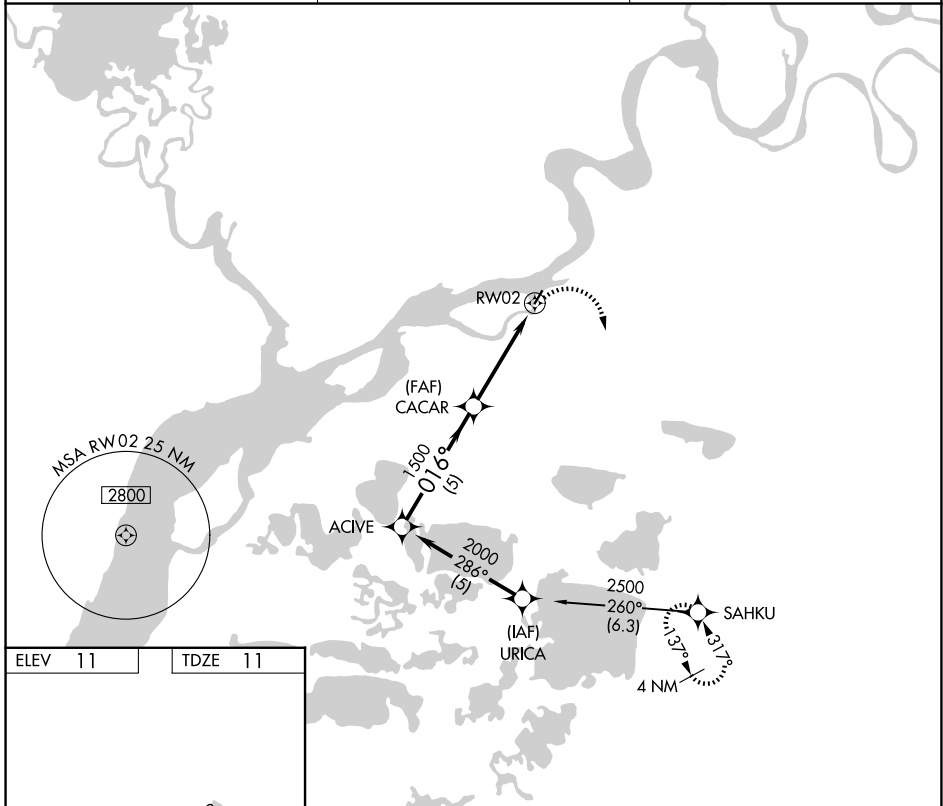

APP CRS 016°	Rwy Ldg TDZE Apt Elev	3000 11 11
------------------------	-----------------------------	---------------------------------------

RNAV (GPS) RWY 2

NAPASKIAK (PKA) (PAPK)

RNP APCH-GPS.	MISSED APPROACH: Climbing right turn to 2500 direct SAHKU WP and hold.
▼ ▲ NA Use Bethel altimeter setting.	

BET/PABE ASOS 135.45	ANCHORAGE CENTER 125.2 372.0	CTAF 122.9
--------------------------------	--	----------------------

CATEGORY	A	B	C	D
LNAV MDA	420-1	409 (500-1)	NA	
CIRCLING	440-1 429 (500-1)	580-1 569 (600-1)	NA	

AK, 14 MAY 2026 to 09 JUL 2026

AK, 14 MAY 2026 to 09 JUL 2026