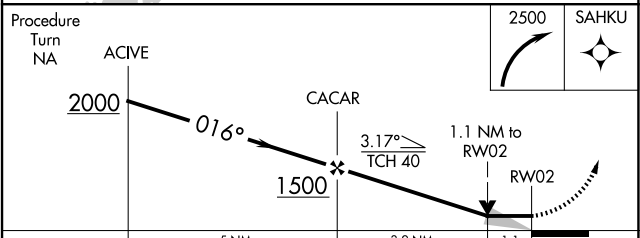

APP CRS 016°	Rwy Ldg TDZE Apt Elev	3000 11 11
------------------------	-----------------------------	---------------------------------------

RNAV (GPS) RWY 2

NAPASKIAK (PKA) (PAPK)

RNP APCH-GPS.	MISSED APPROACH: Climbing right turn to 2500 direct SAHKU WP and hold.
▼ ▲ NA Use Bethel altimeter setting.	

BET/PABE ASOS 135.45	ANCHORAGE CENTER 125.2 372.0	CTAF 122.9
--------------------------------	--	----------------------

CATEGORY	A	B	C	D
LNAV MDA	420-1	409 (500-1)	NA	
CIRCLING	440-1 429 (500-1)	580-1 569 (600-1)	NA	