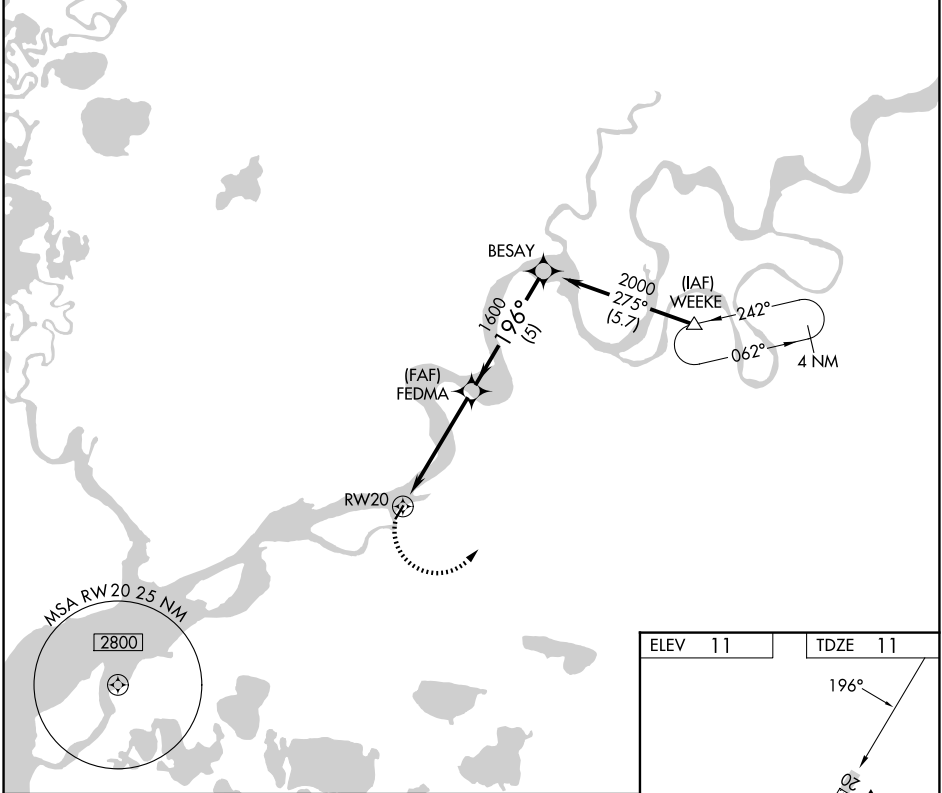

APP CRS	Rwy Ldg	3000
196°	TDZE	11
	Apt Elev	11

RNAV (GPS) RWY 20

NAPASKIAK (PKA) (PAPK)

RNP APCH-GPS.	MISSED APPROACH: Climbing left turn to 2000 direct WEEKE WP and hold.
Use Bethel altimeter setting.	

BET/PABE ASOS 135.45	ANCHORAGE CENTER 125.2 372.0	CTAF 122.9
--------------------------------	--	----------------------

AK, 14 MAY 2026 to 09 JUL 2026

AK, 14 MAY 2026 to 09 JUL 2026