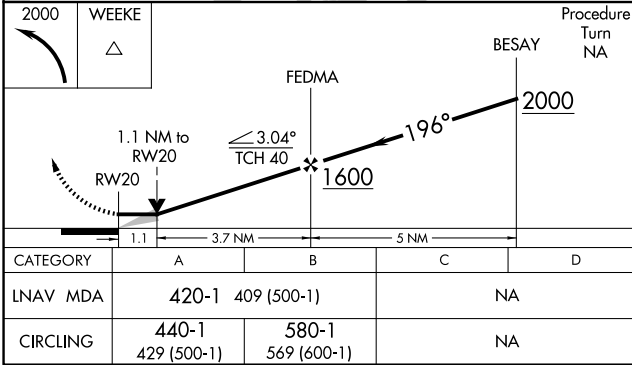

APP CRS	Rwy Ldg	3000
196°	TDZE	11
	Apt Elev	11

RNAV (GPS) RWY 20

NAPASKIAK (PKA) (PAPK)

RNP APCH-GPS.	MISSED APPROACH: Climbing left turn to 2000 direct WEEKE WP and hold.
Use Bethel altimeter setting.	

BET/PABE ASOS 135.45	ANCHORAGE CENTER 125.2 372.0	CTAF 122.9
--------------------------------	--	----------------------