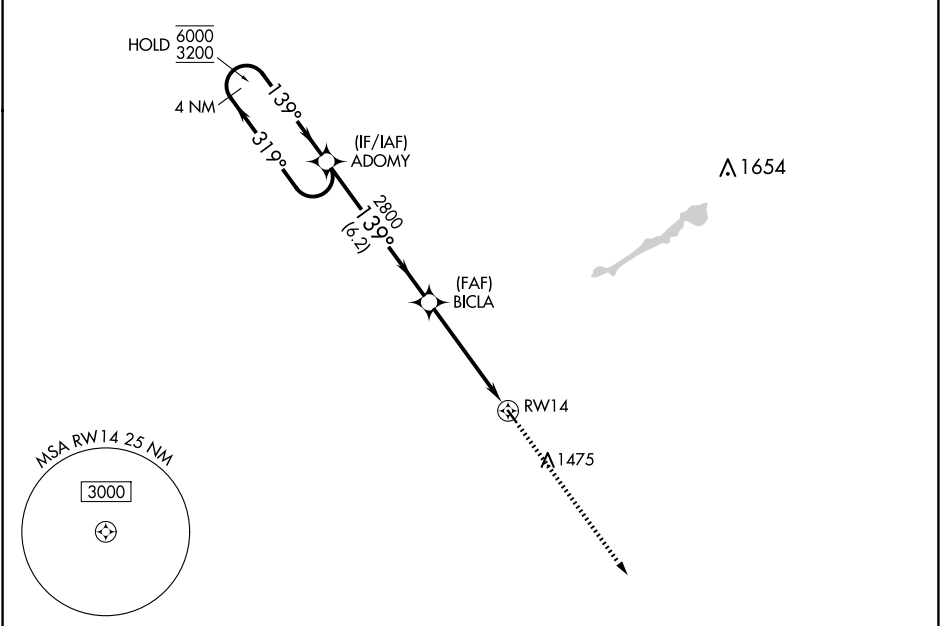

APP CRS 139°	Rwy Idg 3000
	TDZE 1137
	Apt Elev 1137

RNAV (GPS) RWY 14

FERTILE MUNI (D14)

RNP APCH - GPS.		MISSED APPROACH: Climb to 3200 direct CALTU and hold.
 	Use Mahanomen altimeter setting.	
3N8 AWOS-3PT 121.125	GRAND FORKS APP CON* 118.1 318.1	UNICOM 122.8 (CTAF) 0

ELEV 1137	TDZE 1137
-----------	-----------

CATEGORY	A	B	C	D
LNAV MDA	1600-1	463 (500-1)	NA	
CIRCLING	1660-1 523 (600-1)	1760-1 623 (700-1)	NA	

NC-1, 14 MAY 2026 to 11 JUN 2026

NC-1, 14 MAY 2026 to 11 JUN 2026