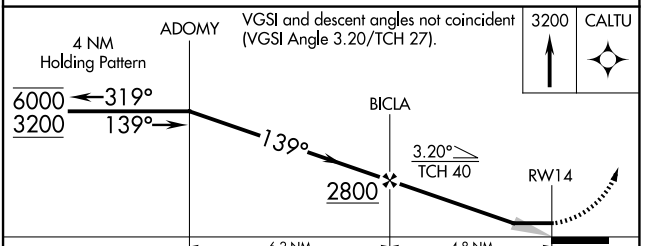

CATEGORY	A	B	C	D
LNAV MDA	1600-1	463 (500-1)	NA	
CIRCLING	1660-1 523 (600-1)	1760-1 623 (700-1)	NA	

NC-1, 14 MAY 2026 to 11 JUN 2026

NC-1, 14 MAY 2026 to 11 JUN 2026