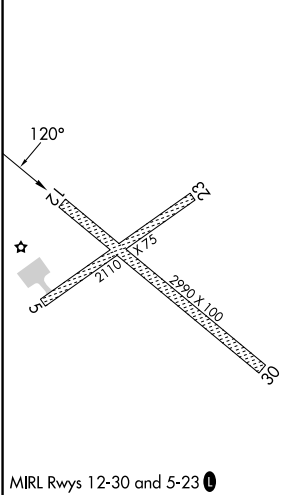

WAAS CH 77628 W12A	APP CRS 120°	Rwy Ldg 2990 TDZE 37 Apt Elev 38
--	------------------------	---

RNAV (GPS) RWY 12

BREVIG MISSION (KTS) (P/FKT)

RNP APCH.	<p>⚠ Circling NA north of Rws 12 and 23. Circling Rwy 23 NA at night. For uncompensated Baro-VNAV systems, LNAV/VNAV NA below -25° C or above 54°C.</p>	<p>MISSED APPROACH: Climb to 6300 direct CUSEW and hold, continue climb-in-hold to 6300.</p>
-----------	--	--

AWOS-3P 121.55	ANCHORAGE CENTER 133.3 290.4	NOME RADIO 135.6	CTAF 123.0
--------------------------	--	----------------------------	----------------------

ELEV 38	TDZE 37
---------	---------

CATEGORY	A	B	C	D
LPV DA	287-1	250 (300-1)		NA
LNAV/VNAV DA	287-1	250 (300-1)		NA
LNAV MDA	360-1	323 (400-1)		NA
CIRCLING	620-1	1460-1½		NA
	582 (600-1)	1422 (1500-1½)		