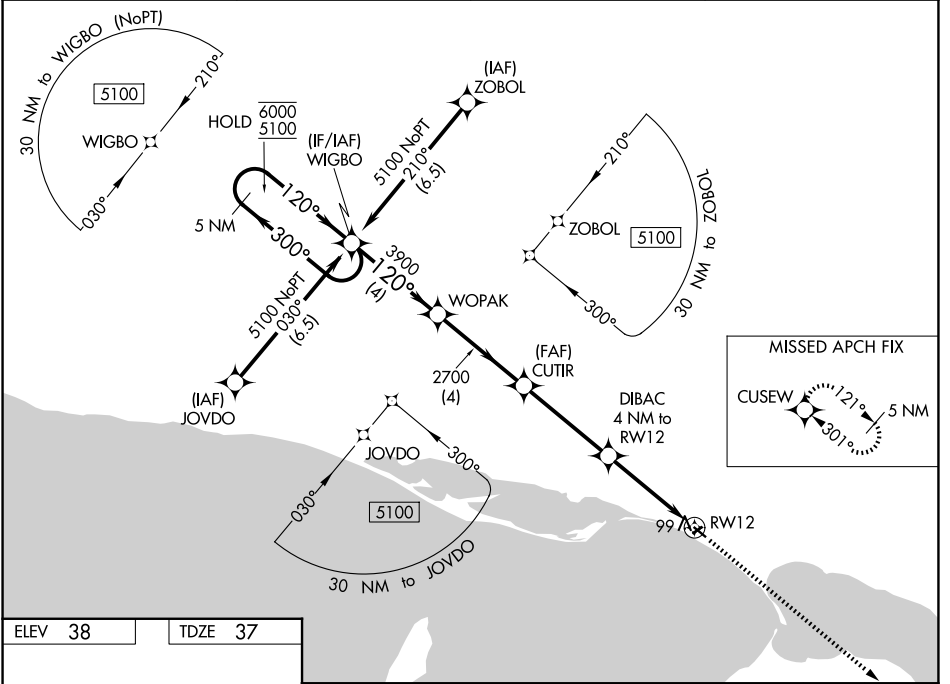

WAAS CH 77628 W12A	APP CRS 120°	Rwy Ldg 2990 TDZE 37 Apt Elev 38
--	------------------------	---

RNAV (GPS) RWY 12

BREVIG MISSION (KTS) (P/FKT)

RNP APCH.	<p>⚠ Circling NA north of Rws 12 and 23. Circling Rwy 23 NA at night. For uncompensated Baro-VNAV systems, LNAV/VNAV NA below -25° C or above 54°C.</p>	<p>MISSED APPROACH: Climb to 6300 direct CUSEW and hold, continue climb-in-hold to 6300.</p>
-----------	--	--

AWOS-3P 121.55	ANCHORAGE CENTER 133.3 290.4	NOME RADIO 135.6	CTAF 123.0
--------------------------	--	----------------------------	----------------------

ELEV 38	TDZE 37
---------	---------

CATEGORY	A	B	C	D
LPV DA	287-1	250 (300-1)		NA
LNAV/VNAV DA	287-1	250 (300-1)		NA
LNAV MDA	360-1	323 (400-1)		NA
CIRCLING	620-1	1460-1½		NA
	582 (600-1)	1422 (1500-1½)		

AK, 14 MAY 2026 to 09 JUL 2026

AK, 14 MAY 2026 to 09 JUL 2026