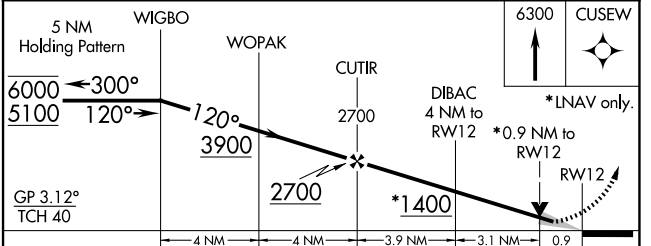

WAAS CH 77628 W12A	APP CRS 120°	Rwy Ldg 2990 TDZE 37 Apt Elev 38
--	------------------------	---

RNAV (GPS) RWY 12

BREVIG MISSION (KTS) (P/FKT)

RNP APCH.	<p>⚠ Circling NA north of Rws 12 and 23. Circling Rwy 23 NA at night. For uncompensated Baro-VNAV systems, LNAV/VNAV NA below -25° C or above 54°C.</p>	<p>MISSED APPROACH: Climb to 6300 direct CUSEW and hold, continue climb-in-hold to 6300.</p>
-----------	--	--

AWOS-3P 121.55	ANCHORAGE CENTER 133.3 290.4	NOME RADIO 135.6	CTAF 123.0
--------------------------	--	----------------------------	----------------------

ELEV 38	TDZE 37
---------	---------

CATEGORY	A	B	C	D
LPV DA	287-1	250 (300-1)		NA
LNAV/VNAV DA	287-1	250 (300-1)		NA
LNAV MDA	360-1	323 (400-1)		NA
CIRCLING	620-1	1460-1½		NA
	582 (600-1)	1422 (1500-1½)		