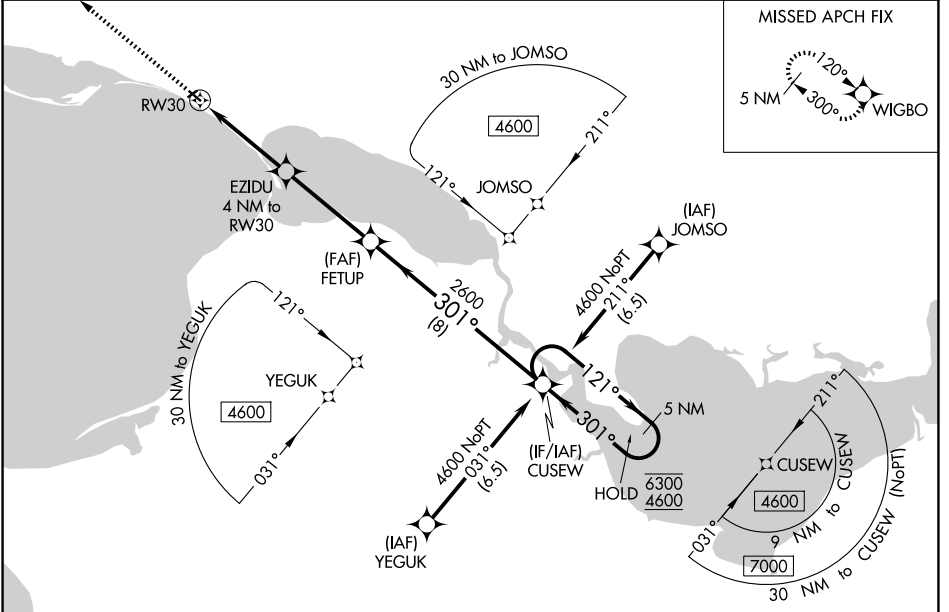

WAAS CH 81928 W30A	APP CRS 301°	Rwy Ldg TDZE Apt Elev	2990 37 38
--	------------------------	-----------------------------	---------------------------------------

RNAV (GPS) RWY 30

BREVIG MISSION (KTS) (PFKT)

RNP APCH.

⚠ Circling NA north of Rwy 12 and 23. Circling Rwy 23 NA at night.
⚠ For uncompensated Baro-VNAV systems, LNAV/VNAV NA below -25° C or above 54°C.

MISSED APPROACH: Climb to 5100 direct WIGBO and hold, continue climb-in-hold to 5100.

AWOS-3P 121.55	ANCHORAGE CENTER 133.3 290.4	NOME RADIO 135.6	CTAF 123.0
--------------------------	--	----------------------------	----------------------

AK, 14 MAY 2026 to 09 JUL 2026

AK, 14 MAY 2026 to 09 JUL 2026

ELEV 38	TDZE 37
---------	---------

CATEGORY	A	B	C	D
LPV DA	287-1¼ 250 (300-1¼)	287-1	250 (300-1)	NA
LNAV/VNAV DA	960-4 923 (1000-4)			NA
LNAV MDA	1080-1¼ 1043 (1100-1¼)	1080-1½ 1043 (1100-1½)	1080-3 1043 (1100-3)	NA
CIRCLING	1080-1¼ 1042 (1100-1¼)	1460-2½ 1422 (1500-2½)	1580-3 1542 (1600-3)	NA