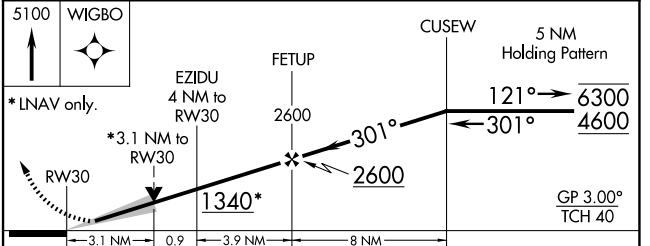

CATEGORY	A	B	C	D
LPV DA	287-1¼ 250 (300-1¼)	287-1	250 (300-1)	NA
LNAV/VNAV DA	960-4 923 (1000-4)			NA
LNAV MDA	1080-1¼ 1043 (1100-1¼)	1080-1½ 1043 (1100-1½)	1080-3 1043 (1100-3)	NA
CIRCLING	1080-1¼ 1042 (1100-1¼)	1460-2½ 1422 (1500-2½)	1580-3 1542 (1600-3)	NA