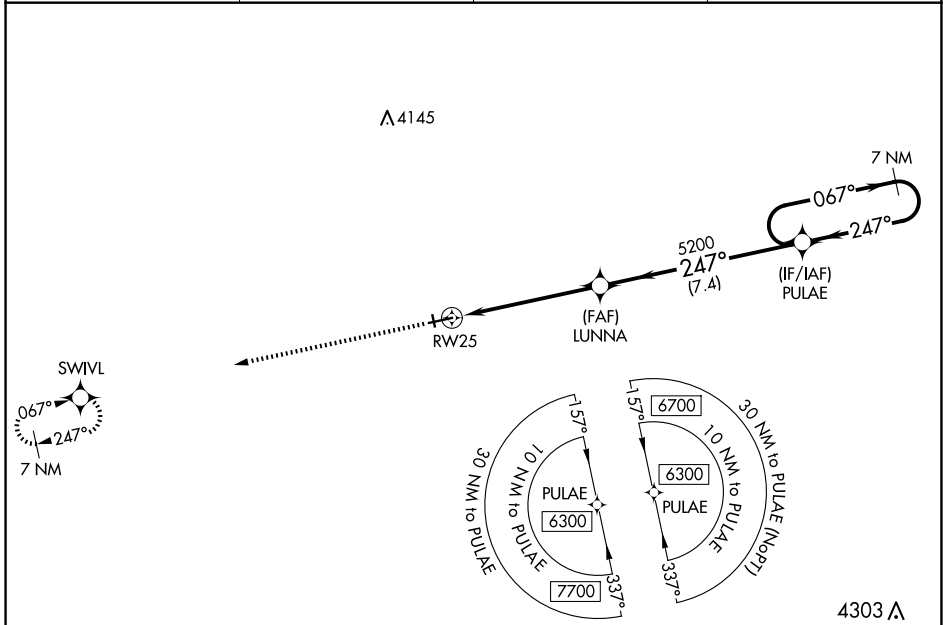

WAAS CH 61229 W25A	APP CRS 247°	Rwy Idg TDZE 3453 Apt Elev 3490
--	------------------------	---

RNAV (GPS) RWY 25

ROUNDUP (R.P.X)

NA When VGSI inop, Circling to Rwy 7 NA at night. Baro-VNAV NA. Use Billings altimeter setting; when not received, procedure NA. DME/DME RNP-0.3 NA.

MISSED APPROACH: Climb to 6600 direct SWIVL and hold

BIL ASOS 126.3	SALT LAKE CENTER 126.85 305.2	UNICOM 122.8 (CTAF)	122.7
--------------------------	---	-------------------------------	--------------

ELEV 3490	TDZE 3453
-----------	-----------

CATEGORY	A	B	C	D
LPV DA	3768-1		315 (300-1)	
LNAV/VNAV DA	3818-1¼		365 (400-1¼)	
LNAV MDA	3900-1	447 (500-1)	3900-1⅔	447 (500-1⅔)
CIRCLING	4000-1	510 (600-1)	4140-1¾ 650 (700-1¾)	4340-2¾ 850 (900-2¾)

NW-1, 14 MAY 2026 to 11 JUN 2026

NW-1, 14 MAY 2026 to 11 JUN 2026