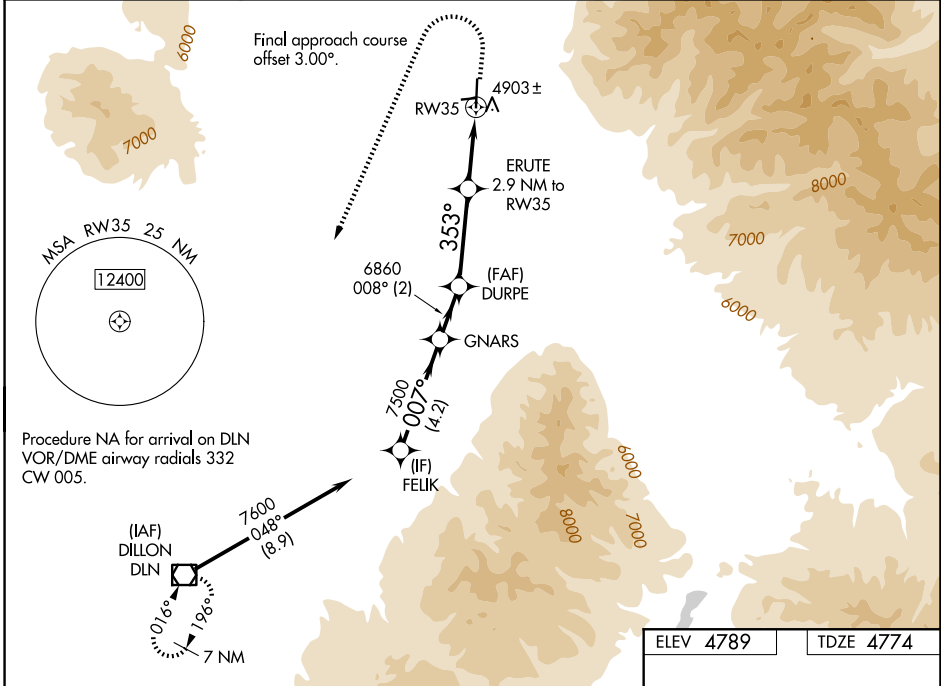

WAAS CH 42940 W35A	APP CRS 353°	Rwy Ldg TDZE Apt Elev	6000 4774 4789
--	------------------------	-----------------------------	---

RNAV (GPS) RWY 35

RUBY VALLEY FLD (RVF)

RNP APCH - GPS.

⚠ Circling NA to Rwy 7 and 25. Circling NA east of Rwy 17-35.
⚠ For uncompensated Baro-VNAV systems, LNAV/VNAV NA below -24°C or above 54°C.

MISSED APPROACH: (Do not exceed 185K until DLN VOR/DME) Climb to 5500 then climbing left turn to 11100 direct DLN VOR/DME and hold, continue climb-in-hold to 11100.

AWOS-3PT 119.025	SALT LAKE CENTER 132.4 338.3	CTAF 122.90
----------------------------	--	-----------------------

ELEV 4789	TDZE 4774
-----------	-----------

6000 X 75
25
35
0.8% UP
353°

MIRL Rwy 17-35

CATEGORY	A	B	C	D
LPV DA	5024-1		250 (300-1)	
LNAV/VNAV DA	5196-1¼		422 (500-1¼)	
LNAV MDA	5360-1 586 (600-1)		5360-1¾ 586 (600-1¼)	
CIRCLING	5360-1 571 (600-1)		5360-1¾ 5460-2¼ 571 (600-1¼) 671 (700-2¼)	