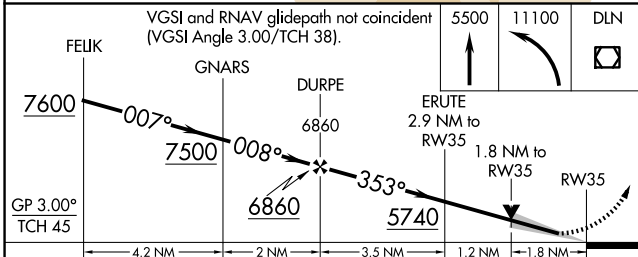

WAAS CH 42940 W35A	APP CRS 353°	Rwy Ldg TDZE Apt Elev	6000 4774 4789
--	------------------------	-----------------------------	---

RNAV (GPS) RWY 35

RUBY VALLEY FLD (RVF)

RNP APCH - GPS.

⚠ Circling NA to Rwy 7 and 25. Circling NA east of Rwy 17-35.
⚠ For uncompensated Baro-VNAV systems, LNAV/VNAV NA below -24°C or above 54°C.

MISSED APPROACH: (Do not exceed 185K until DLN VOR/DME) Climb to 5500 then climbing left turn to 11100 direct DLN VOR/DME and hold, continue climb-in-hold to 11100.

AWOS-3PT 119.025	SALT LAKE CENTER 132.4 338.3	CTAF 122.90
----------------------------	--	-----------------------

ELEV 4789	TDZE 4774
-----------	-----------

6000 X 75
25
35
0.8% UP
353°

MIRL Rwy 17-35

CATEGORY	A	B	C	D
LPV DA	5024-1		250 (300-1)	
LNAV/VNAV DA	5196-1¼		422 (500-1¼)	
LNAV MDA	5360-1 586 (600-1)		5360-1¾ 586 (600-1¼)	
CIRCLING	5360-1 571 (600-1)		5360-1¾ 5460-2¼ 571 (600-1¼) 671 (700-2¼)	