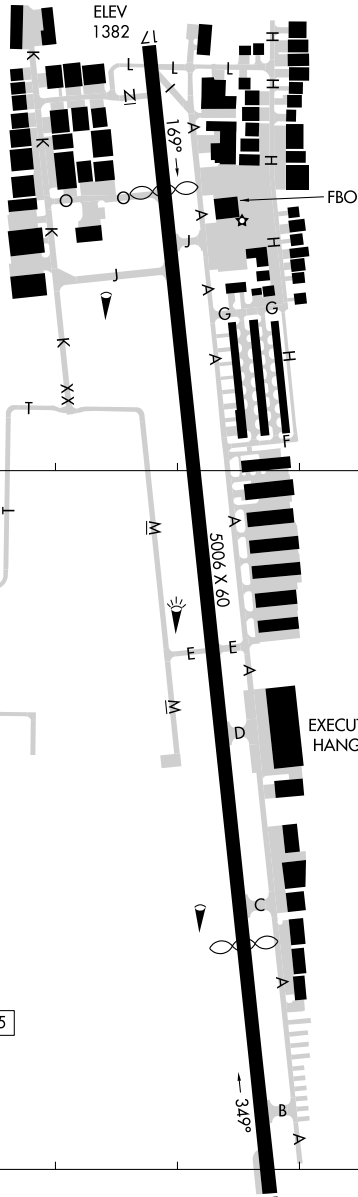

26134

AIRPORT DIAGRAM

AL-10309 (FAA)

BOERNE STAGE AIRFIELD (5C1)
SAN ANTONIO, TEXAS

AWOS-3
118.725
CTAF/UNICOM
123.0

FIELD
ELEV
1384

JANUARY 2010
ANNUAL RATE OF CHANGE
0.1° W

LRL Rwy 17-35

29°43.5'N

29°43.0'N

98°42.0'W

ELEV 35
1375

98°41.5'W

AIRPORT DIAGRAM

26134

SAN ANTONIO, TEXAS
BOERNE STAGE AIRFIELD (5C1)