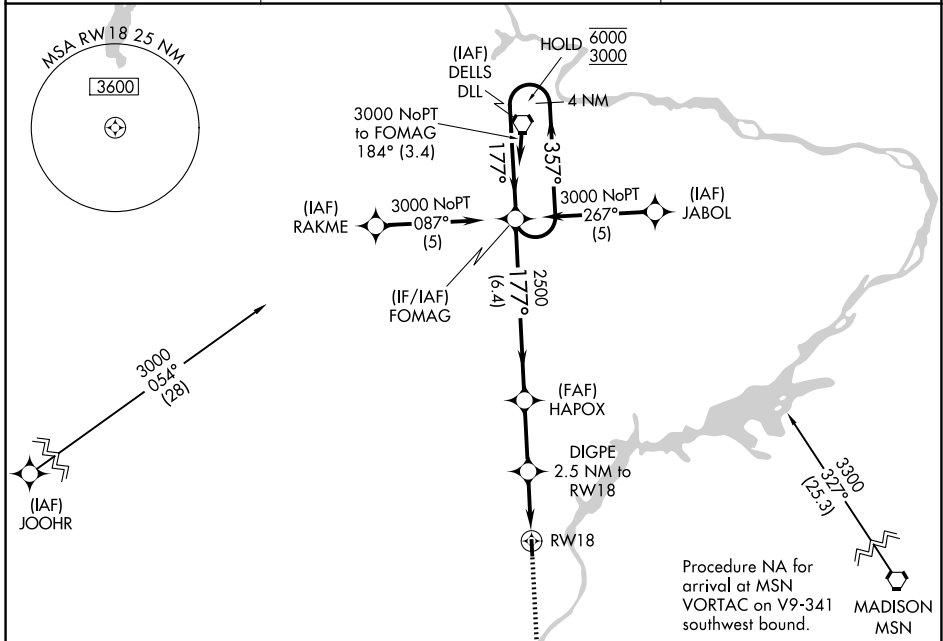

APP CRS	Rwy Ldg	2936
177°	TDZE	832
	Apt Elev	832

RNAV (GPS) RWY 18

SAUK/PRAIRIE (91C)

RNP APCH	MISSED APPROACH: Climb to 3200 direct SOCNO and hold.
▼ ▲ NA	Use Madison altimeter setting.

MSN ASOS 124.65 278.3	MADISON APP CON* 135.45 343.7	CTAF 122.9
---------------------------------	---	----------------------

EC-3, 14 MAY 2026 to 11 JUN 2026

EC-3, 14 MAY 2026 to 11 JUN 2026

CATEGORY	A	B	C	D
LNVA MDA	1260-1	428 (500-1)		NA
CIRCLING	1400-1 568 (600-1)	1460-1 628 (700-1)		NA