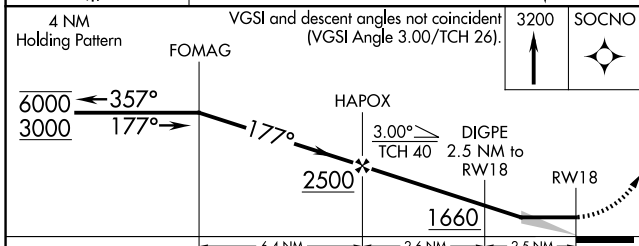

APP CRS	Rwy Ldg	2936
177°	TDZE	832
	Apt Elev	832

RNAV (GPS) RWY 18

SAUK/PRAIRIE (91C)

RNP APCH	MISSED APPROACH: Climb to 3200 direct SOCNO and hold.
▼ ▲ NA	Use Madison altimeter setting.

MSN ASOS 124.65 278.3	MADISON APP CON* 135.45 343.7	CTAF 122.9
---------------------------------	---	----------------------

EC-3, 14 MAY 2026 to 11 JUN 2026

EC-3, 14 MAY 2026 to 11 JUN 2026

CATEGORY	A	B	C	D
LNVA MDA	1260-1	428 (500-1)		NA
CIRCLING	1400-1 568 (600-1)	1460-1 628 (700-1)		NA