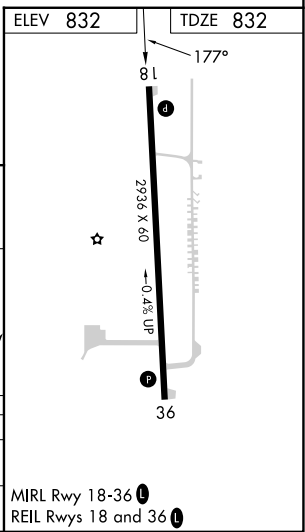

CATEGORY	A	B	C	D
LNVA MDA	1260-1	428 (500-1)		NA
CIRCLING	1400-1 568 (600-1)	1460-1 628 (700-1)		NA