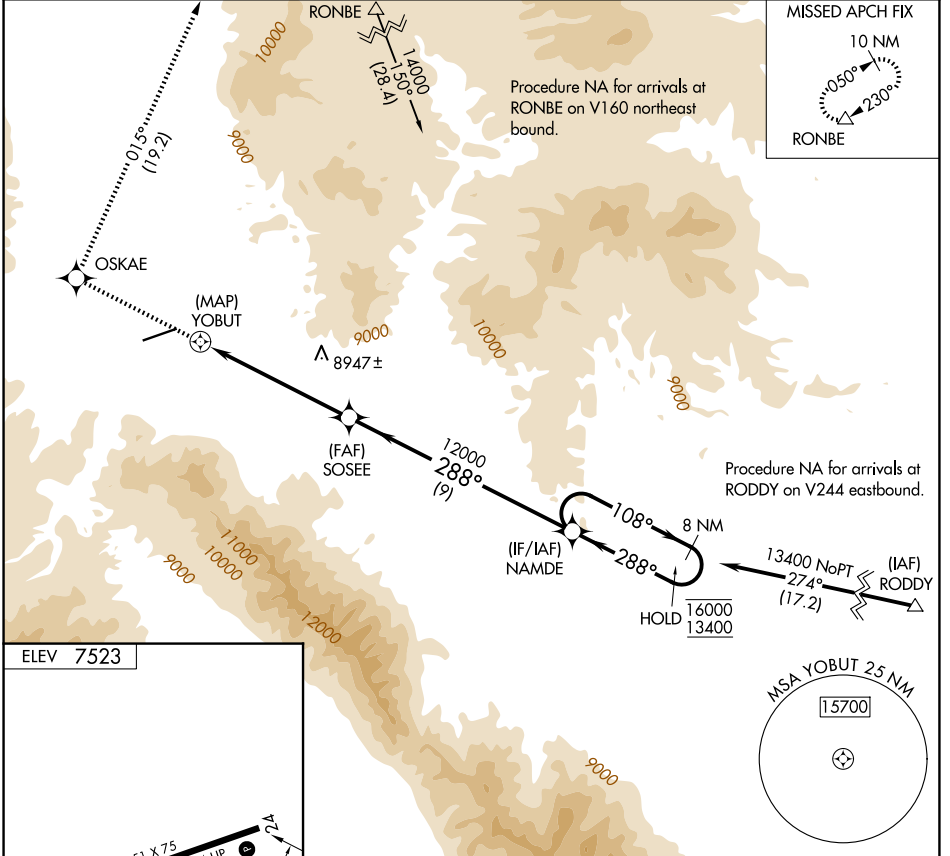

APP CRS <b>288°</b>	Rwy Ldg TDZE Apt Elev	N/A N/A <b>7523</b>
------------------------	-----------------------------	---------------------------

# RNAV (GPS)-A

SALIDA/HARRIETT ALEXANDER FLD (A.N.K)

RNP APCH.	MISSED APPROACH: Climb to 16200 direct OSKAE and on track 015° to RONBE and hold, continue climb-in-hold to 16200.
<p>▼ Circling to Rwy 6 NA at night.</p> <p>▲ When local altimeter setting not received, procedure NA.</p>	

AWOS-3PT <b>133.85</b>	DENVER CENTER <b>128.375 379.95</b>	UNICOM <b>122.7 (CTAF)</b>
---------------------------	--	-------------------------------

ELEV 7523	16200	OSKAE	tr 015°	RONBE	SOSEE	NAMDE	8 NM Holding Pattern
	↑	✧		△			
							108° → 16000 ← 288° 13400
		YOBUT					288° 12000
							1 NM    6 NM    9 NM
CATEGORY	A		B		C		D
CIRCLING	9720-1¼ 2197 (2200-1¼)		9720-1½ 2197 (2200-1½)		NA		NA

SW-1, 14 MAY 2026 to 11 JUN 2026

SW-1, 14 MAY 2026 to 11 JUN 2026