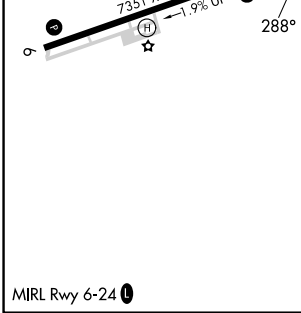

APP CRS 288°	Rwy Ldg TDZE Apt Elev	N/A N/A 7523

RNAV (GPS)-A

SALIDA/HARRIETT ALEXANDER FLD (A.N.K)

RNP APCH.	MISSED APPROACH: Climb to 16200 direct OSKAE and on track 015° to RONBE and hold, continue climb-in-hold to 16200.
▼ Circling to Rwy 6 NA at night. ▲ When local altimeter setting not received, procedure NA.	

AWOS-3PT 133.85	DENVER CENTER 128.375 379.95	UNICOM 122.7 (CTAF)

ELEV 7523	16200	OSKAE	tr 015°	RONBE	SOSEE	NAMDE	8 NM Holding Pattern
	↑	✧		△			
							108° → 16000 ← 288° 13400
		YOBUT					288° 12000
							1 NM 6 NM 9 NM
CATEGORY	A		B		C		D
CIRCLING	9720-1¼ 2197 (2200-1¼)		9720-1½ 2197 (2200-1½)		NA		NA

SW-1, 14 MAY 2026 to 11 JUN 2026

SW-1, 14 MAY 2026 to 11 JUN 2026