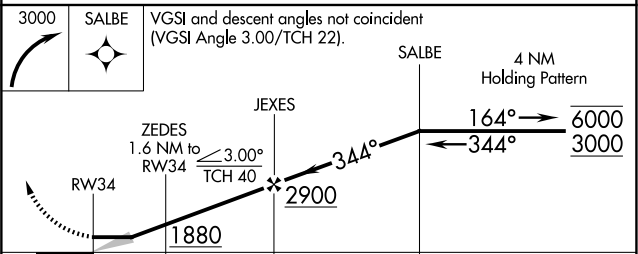

APP CRS 344°	Rwy Ldg TDZE Apt Elev	3501 1330 1332
------------------------	-----------------------------	---

RNAV (GPS) RWY 34

TODD FLD (14Y)

RNP APCH - GPS.	MISSED APPROACH: Climbing right turn to 3000 direct SALBE and hold.
Circling to Rwy 16 NA at night.	

AWOS-3 118.65	MINNEAPOLIS CENTER 126.1 269.2	CTAF 122.9
-------------------------	--	----------------------

ELEV 1332	TDZE 1330
-----------	-----------

CATEGORY	A	B	C	D
LNAV MDA	1740-1	410 (500-1)	1740-1½ 410 (500-1½)	NA
CIRCLING	1840-1	508 (600-1)	1960-1¾ 628 (700-1¾)	NA