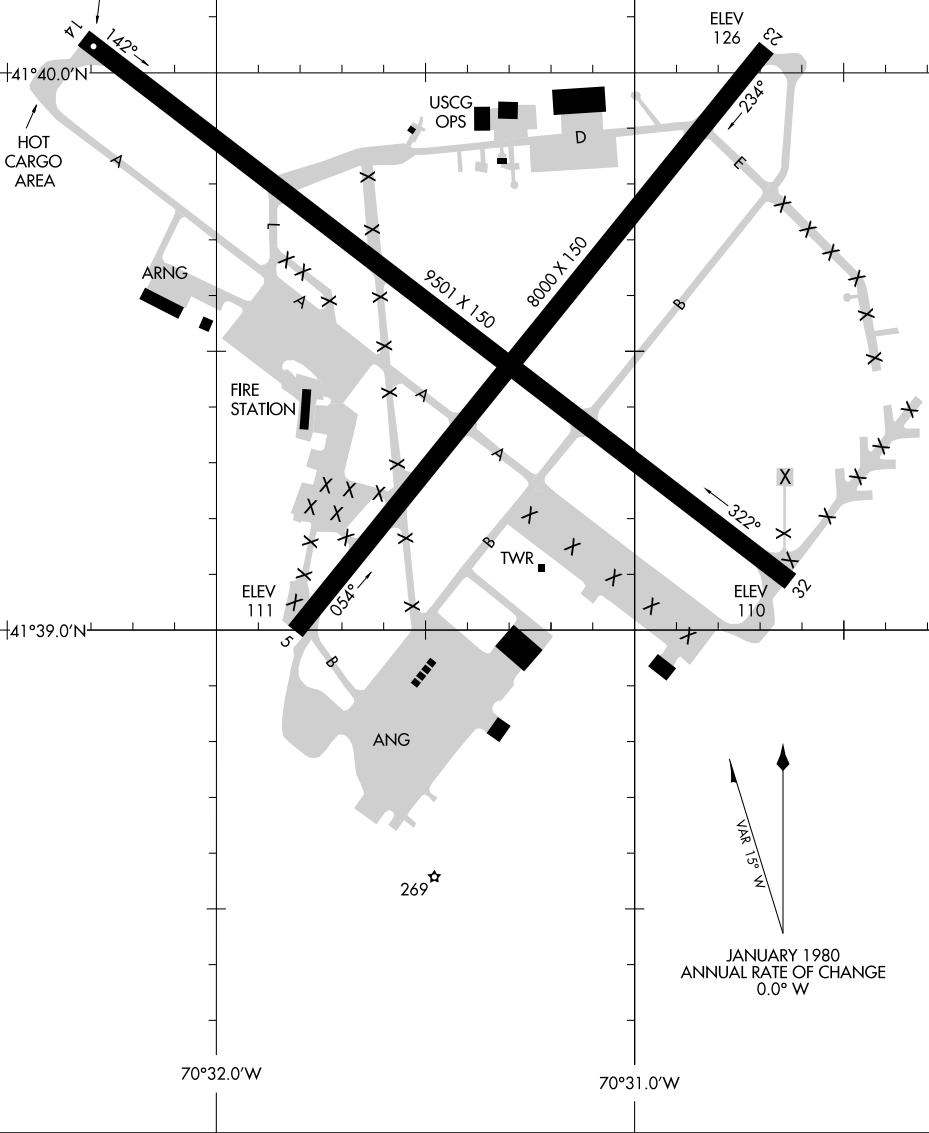

26134

AIRPORT DIAGRAM

CAPE COD COAST GUARD AIR STATION (F/MH)
AL-10362 (FAA)
FALMOUTH, MASSACHUSETTS

ATIS
120.475 236.825
COAST GUARD TOWER
128.425 291.1
GND CON
124.15 275.8

**CAUTION: BE ALERT TO RUNWAY CROSSING CLEARANCES.
READBACK OF ALL RUNWAY HOLDING INSTRUCTIONS IS REQUIRED.**

RWY 05-23
PCN 33 F/A/W/T
RWY 14-32
PCN 26 F/A/W/T

FIELD
ELEV
130

NE-1, 14 MAY 2026 to 11 JUN 2026

NE-1, 14 MAY 2026 to 11 JUN 2026

AIRPORT DIAGRAM

26134

FALMOUTH, MASSACHUSETTS
CAPE COD COAST GUARD AIR STATION (F/MH)