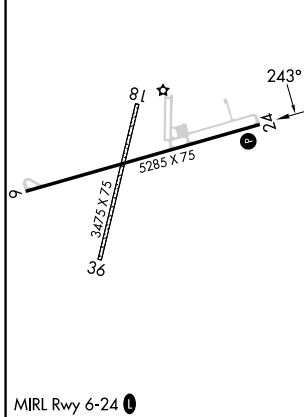

WAAS CH 70640 W24A	APP CRS 243°	Rwy Ldg 5285 TDZE 4477 Apt Elev 4494

RNAV (GPS) RWY 24

BIG TIMBER AT HOWARD FLD (6SØ)

▼ Circling Rwy 18, 36 NA at night. ▲ DME/DME RNP- 0.3 NA.	MISSED APPROACH: Climb to 4900 then climbing right turn to 9500 direct WETIG and hold, continue climb-in-hold to 9500.

AWOS-3 132.05	SALT LAKE CENTER 127.75 351.9	UNICOM 122.8 (CTAF) Ø

CATEGORY	A	B	C	D
LP MDA	4740-1 263 (300-1)			
LNAV MDA	4780-1 303 (300-1)			
CIRCLING	4860-1	4960-1	5160-1¾	5340-2¾
	366 (400-1)	466 (500-1)	666 (700-1¾)	846 (900-2¾)

NW-1, 14 MAY 2026 to 11 JUN 2026

NW-1, 14 MAY 2026 to 11 JUN 2026