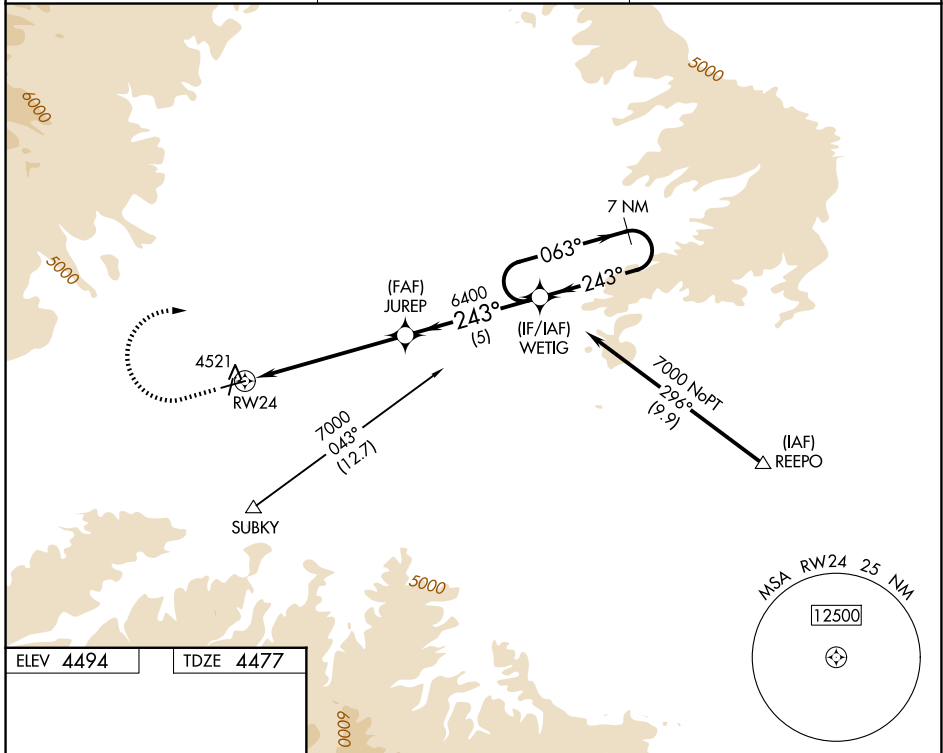

WAAS CH 70640 W24A	APP CRS 243°	Rwy Ldg 5285 TDZE 4477 Apt Elev 4494

RNAV (GPS) RWY 24

BIG TIMBER AT HOWARD FLD (6SØ)

▼ Circling Rwy 18, 36 NA at night. ▲ DME/DME RNP- 0.3 NA.	MISSED APPROACH: Climb to 4900 then climbing right turn to 9500 direct WETIG and hold, continue climb-in-hold to 9500.

AWOS-3 132.05	SALT LAKE CENTER 127.75 351.9	UNICOM 122.8 (CTAF) Ø

CATEGORY	A	B	C	D
LP MDA	4740-1 263 (300-1)			
LNAV MDA	4780-1 303 (300-1)			
CIRCLING	4860-1	4960-1	5160-1¾	5340-2¾
	366 (400-1)	466 (500-1)	666 (700-1¾)	846 (900-2¾)

NW-1, 14 MAY 2026 to 11 JUN 2026

NW-1, 14 MAY 2026 to 11 JUN 2026