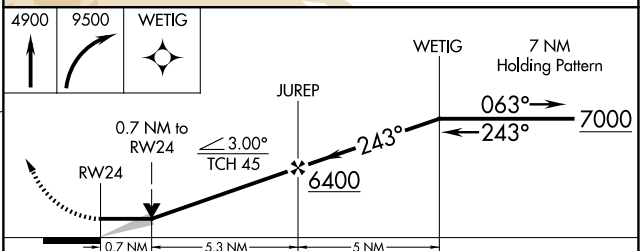

WAAS CH 70640 W24A	APP CRS 243°	Rwy Ldg 5285 TDZE 4477 Apt Elev 4494

RNAV (GPS) RWY 24

BIG TIMBER AT HOWARD FLD (6SØ)

▼ Circling Rwy 18, 36 NA at night. ▲ DME/DME RNP- 0.3 NA.	MISSED APPROACH: Climb to 4900 then climbing right turn to 9500 direct WETIG and hold, continue climb-in-hold to 9500.

AWOS-3 132.05	SALT LAKE CENTER 127.75 351.9	UNICOM 122.8 (CTAF) Ø

CATEGORY	A	B	C	D
LP MDA	4740-1 263 (300-1)			
LNAV MDA	4780-1 303 (300-1)			
CIRCLING	4860-1	4960-1	5160-1¾	5340-2¾
	366 (400-1)	466 (500-1)	666 (700-1¾)	846 (900-2¾)

NW-1, 14 MAY 2026 to 11 JUN 2026

NW-1, 14 MAY 2026 to 11 JUN 2026