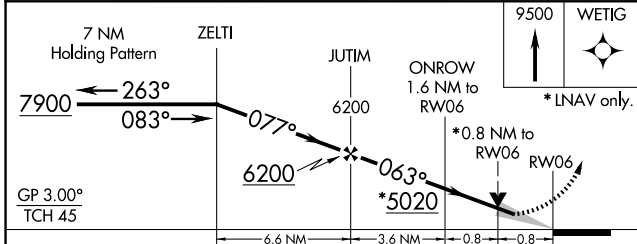

⚠ For uncompensated Baro-VNAV systems, LNAV/VNAV NA below -23°C (-9°F) or above 51°C (124°F). Circling Rwy 18, 36 NA at night.
⚠ DME/DME RNP-0.3 NA.

MISSED APPROACH: Climb to 9500 direct WETIG and hold, continue climb-in-hold to 9500.

AWOS-3 132.05	SALT LAKE CENTER 127.75 351.9	UNICOM 122.8 (CTAF) 0
-------------------------	---	---------------------------------

NW-1, 14 MAY 2026 to 11 JUN 2026

NW-1, 14 MAY 2026 to 11 JUN 2026

ELEV 4494	TDZE 4490
-----------	-----------