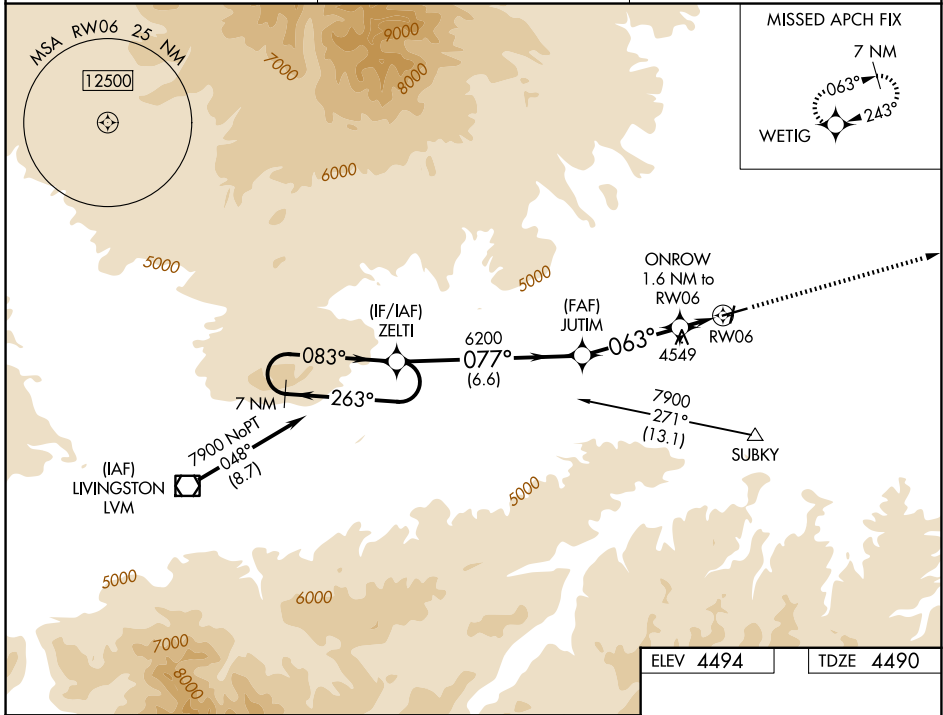

WAAS CH 65642 W06A	APP CRS 063°	Rwy Ldg TDZE Apt Elev	5285 4490 4494

RNAV (GPS) RWY 6

BIG TIMBER AT HOWARD FLD (6S0)

⚠ For uncompensated Baro-VNAV systems, LNAV/VNAV NA below -23°C (-9°F) or above 51°C (124°F). Circling Rwy 18, 36 NA at night.
⚠ DME/DME RNP-0.3 NA.

MISSED APPROACH: Climb to 9500 direct WETIG and hold, continue climb-in-hold to 9500.

AWOS-3 132.05	SALT LAKE CENTER 127.75 351.9	UNICOM 122.8 (CTAF) 0

NW-1, 14 MAY 2026 to 11 JUN 2026

NW-1, 14 MAY 2026 to 11 JUN 2026