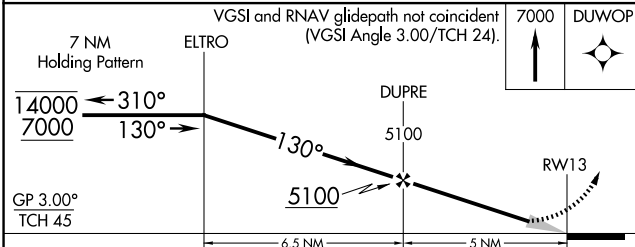

WAAS CH 77747 W13A	APP CRS 130°	Rwy Ldg TDZE Apt Elev	3798 3497 3505
---------------------------------	------------------------	-----------------------------	---

RNAV (GPS) RWY 13

EKALAKA (97M)

RNP APCH - GPS.

NA Baro-VNAV NA. Use BHK altimeter setting; when not received, use BWW altimeter setting and increase LPV DA to 3967 feet and all visibilities ¼ SM, increase LNAV/VNAV DA to 4320 feet; increase all MDAs 60 feet.

MISSED APPROACH: Climb to 7000 direct DUWOP and hold, continue climb-in-hold to 7000.

BHK ASOS 135.475	SALT LAKE CENTER 126.85 305.2	CTAF 122.9 0
----------------------------	---	------------------------