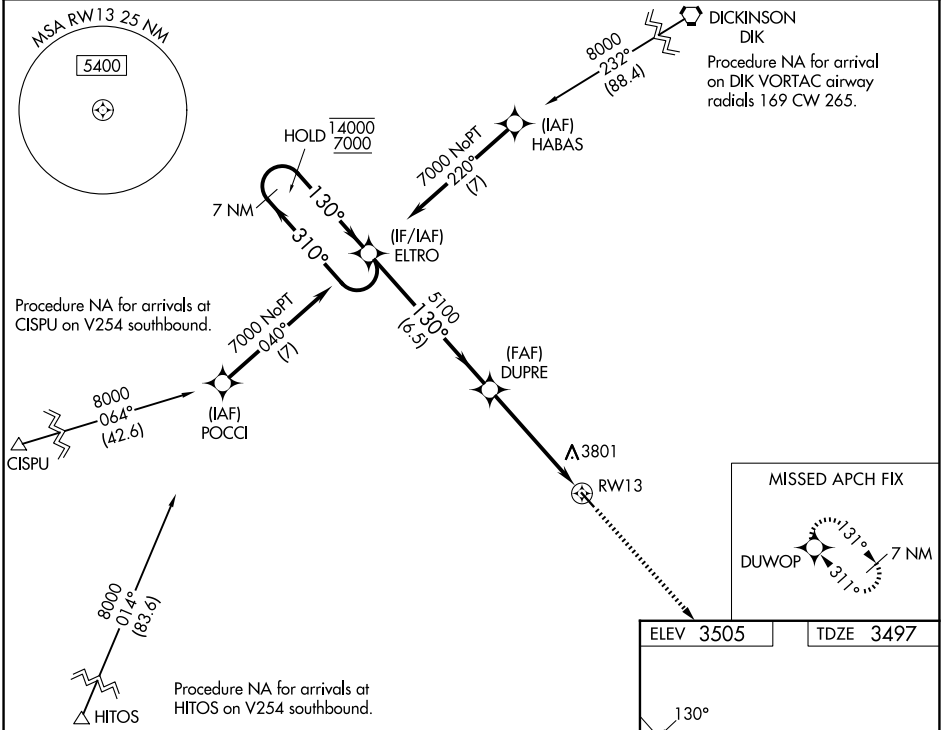

WAAS CH 77747 W13A	APP CRS 130°	Rwy Ldg TDZE Apt Elev	3798 3497 3505
---------------------------------	------------------------	-----------------------------	---

RNAV (GPS) RWY 13

EKALAKA (97M)

RNP APCH - GPS.

NA Baro-VNAV NA. Use BHK altimeter setting; when not received, use BWW altimeter setting and increase LPV DA to 3967 feet and all visibilities ¼ SM, increase LNAV/VNAV DA to 4320 feet; increase all MDAs 60 feet.

MISSED APPROACH: Climb to 7000 direct DUWOP and hold, continue climb-in-hold to 7000.

BHK ASOS 135.475	SALT LAKE CENTER 126.85 305.2	CTAF 122.9 0
----------------------------	---	------------------------

ELEV 3505	TDZE 3497
-----------	-----------

CATEGORY	A	B	C	D
LPV DA		3907-1½	410 (500-1½)	
LNAV/VNAV DA		4260-2½	763 (800-2½)	
LNAV MDA	4260-1 763 (800-1)	4260-1¼ 763 (800-1¼)	4260-2½	763 (800-2½)

MIRL Rwy 13-31 0