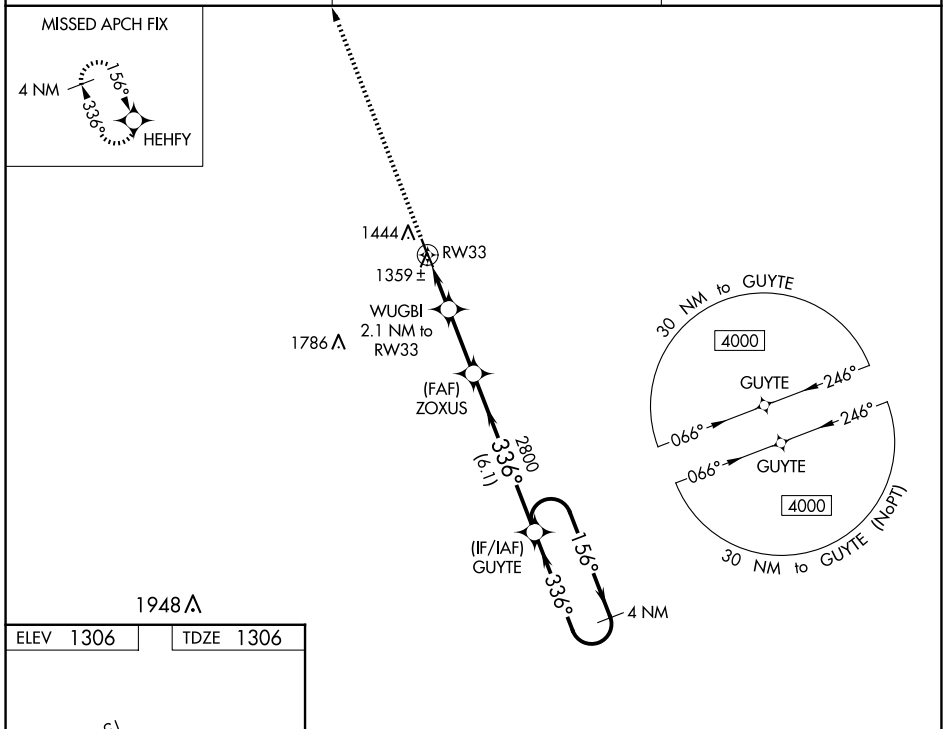

WAAS CH 63032 W33A	APP CRS 336°	Rwy Idg TDZE Apt Elev	3501 1306 1306

RNAV (GPS) RWY 33

TECUMSEH MUNI (ØG3)

RNP APCH.	MISSED APPROACH: Climb to 4000 direct HEHFY and hold.
▼ Baro-VNAV NA. Use Nebraska City altimeter setting, when not received, use Beatrice altimeter setting and increase all DA 3 feet and all MDA 20 feet. ▲ NA	

AFK AWOS-3PT 128.325	MINNEAPOLIS CENTER 126.4 317.7	CTAF 122.9 Ø

CATEGORY	A	B	C	D
LPV DA	1569-1	263 (300-1)		NA
LNAV/VNAV DA	1619-1	313 (400-1)		NA
LNAV MDA	1680-1	374 (400-1)		NA

NC-2, 14 MAY 2026 to 11 JUN 2026

NC-2, 14 MAY 2026 to 11 JUN 2026