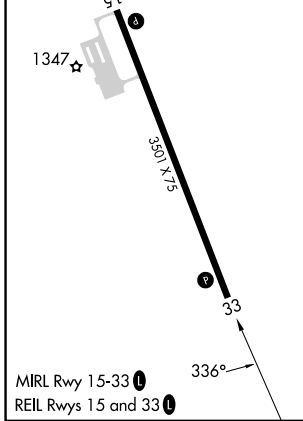

WAAS CH 63032 W33A	APP CRS 336°	Rwy Idg TDZE Apt Elev	3501 1306 1306
--	------------------------	-----------------------------	---

RNAV (GPS) RWY 33

TECUMSEH MUNI (ØG3)

RNP APCH.	MISSED APPROACH: Climb to 4000 direct HEHFY and hold.
<p>▼ Baro-VNAV NA. Use Nebraska City altimeter setting, when not received, use Beatrice altimeter setting and increase all DA 3 feet and all MDA 20 feet.</p> <p>▲ NA</p>	

AFK AWOS-3PT 128.325	MINNEAPOLIS CENTER 126.4 317.7	CTAF 122.9 Ø
--------------------------------	--	-------------------------------

CATEGORY	A	B	C	D
LPV DA	1569-1	263 (300-1)		NA
LNAV/VNAV DA	1619-1	313 (400-1)		NA
LNAV MDA	1680-1	374 (400-1)		NA