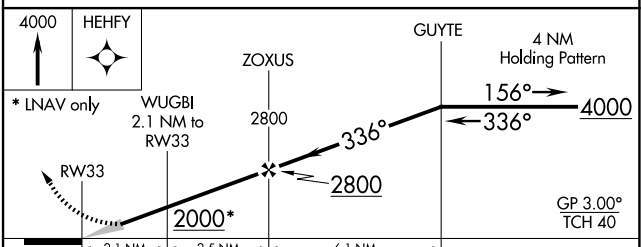

WAAS CH 63032 W33A	APP CRS 336°	Rwy Idg TDZE Apt Elev	3501 1306 1306

RNAV (GPS) RWY 33

TECUMSEH MUNI (ØG3)

RNP APCH.	MISSED APPROACH: Climb to 4000 direct HEHFY and hold.
▼ Baro-VNAV NA. Use Nebraska City altimeter setting, when not received, use Beatrice altimeter setting and increase all DA 3 feet and all MDA 20 feet. ▲ NA	

AFK AWOS-3PT 128.325	MINNEAPOLIS CENTER 126.4 317.7	CTAF 122.9 Ø

CATEGORY	A	B	C	D
LPV DA	1569-1	263 (300-1)		NA
LNAV/VNAV DA	1619-1	313 (400-1)		NA
LNAV MDA	1680-1	374 (400-1)		NA

NC-2, 14 MAY 2026 to 11 JUN 2026

NC-2, 14 MAY 2026 to 11 JUN 2026