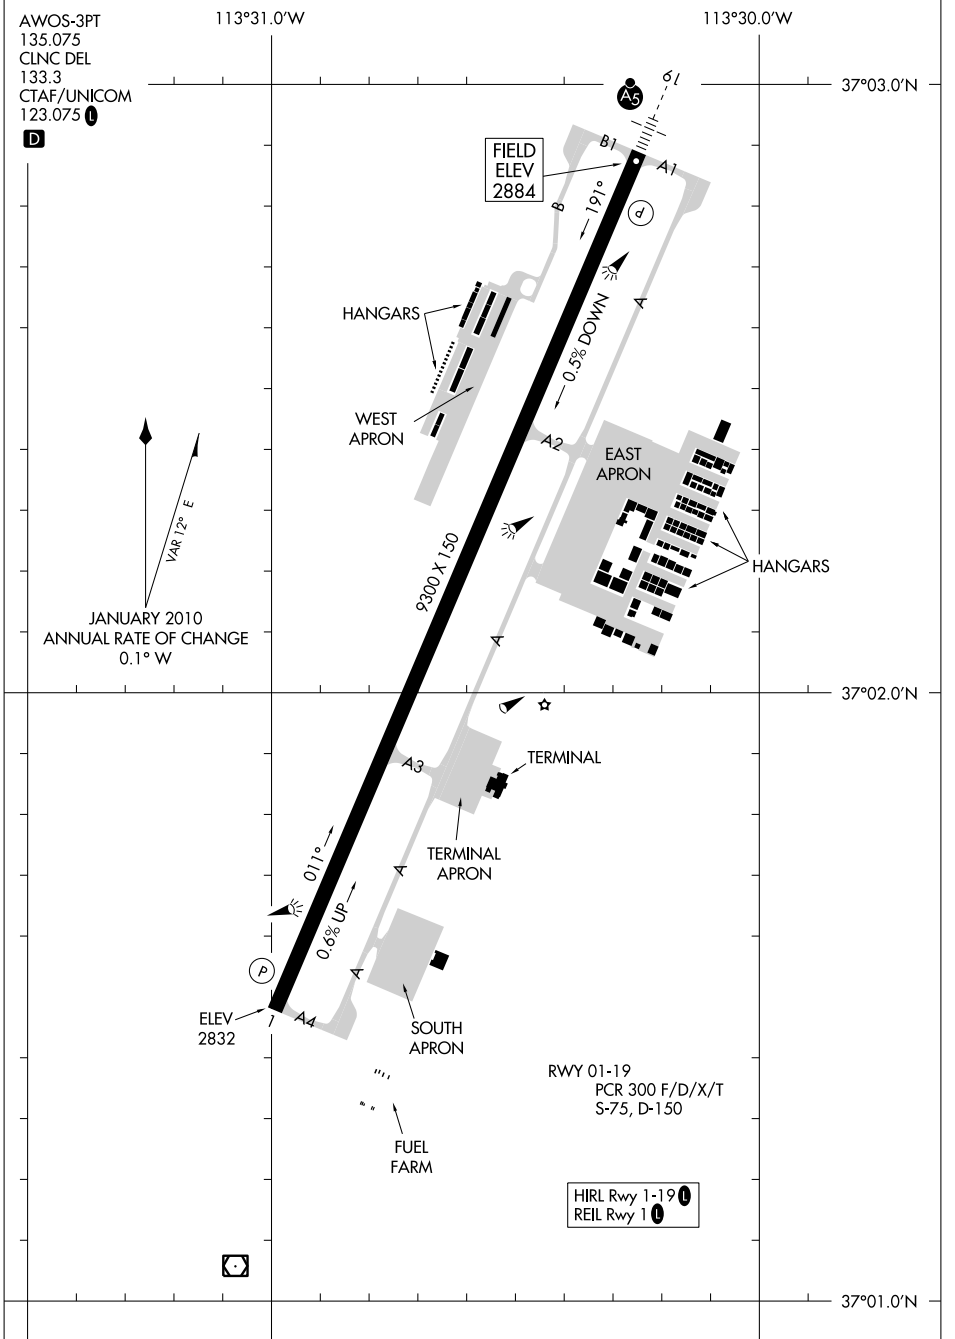

AIRPORT DIAGRAM

AL-10546 (FAA)

ST GEORGE RGNL (SGU)
ST GEORGE, UTAH

SW-4, 14 MAY 2026 to 11 JUN 2026

SW-4, 14 MAY 2026 to 11 JUN 2026

AIRPORT DIAGRAM

ST GEORGE, UTAH
ST GEORGE RGNL (SGU)