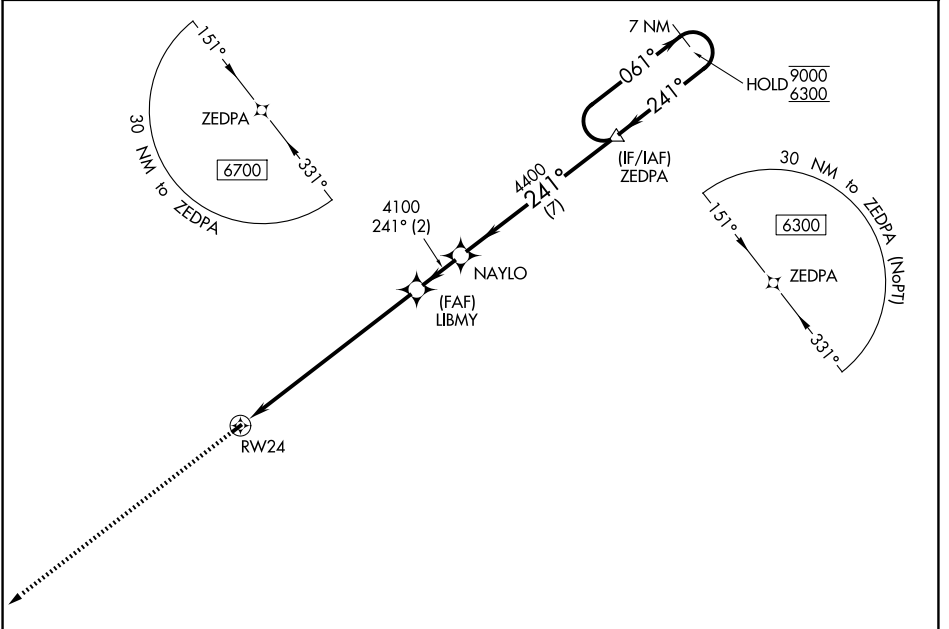

APP CRS	Rwy Ldg	2004
241°	TDZE	1436
	Apt Elev	1436

RNAV (GPS) RWY 24

EAGLE'S NEST (W13)

RNP APCH.	MISSED APPROACH: Climb to 6700 direct OBEPE and hold, continue climb-in-hold to 6700.
Procedure NA at night. Rwy 24 helicopter visibility reduction below 1 SM NA.	

AWOS-3PT 118.625	POTOMAC APP CON 132.85 323.125	UNICOM 123.05 (CTAF) 0
----------------------------	--	----------------------------------

NE-3, 14 MAY 2026 to 11 JUN 2026

NE-3, 14 MAY 2026 to 11 JUN 2026

ELEV 1436	TDZE 1436
-----------	-----------

CATEGORY	A	B	C	D
LNNAV MDA	2640-3	1204 (1300-3)		NA
CIRCLING	2640-3	1204 (1300-3)		NA

MIRL Rwy 6-24 0