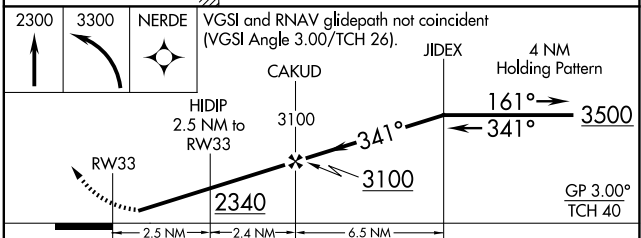

WAAS CH 53540 W33A	APP CRS 341°	Rwy Ldg TDZE Apt Elev	3500 1511 1511

RNAV (GPS) RWY 33

LAKOTA MUNI (5L $\emptyset$)

RNP APCH - GPS.	MISSED APPROACH: Climb to 2300 then climbing left turn to 3300 direct NERDE and hold.

DVL AWOS-3PT 125.875	MINNEAPOLIS CENTER 132.15 269.6	UNICOM 122.8 (CTAF) $\emptyset$

CATEGORY	A	B	C	D
LPV DA	1827-1$\frac{1}{8}$	316 (400-1$\frac{1}{8}$)		NA
LNAV/VNAV DA	1827-1$\frac{1}{8}$	316 (400-1$\frac{1}{8}$)		NA
LNAV MDA	1920-1	409 (500-1)	1920-1$\frac{1}{8}$ 409 (500-1$\frac{1}{8}$)	NA
CIRCLING	2080-1 569 (600-1)	2200-1 689 (700-1)	2320-2$\frac{1}{4}$ 809 (900-2$\frac{1}{4}$)	NA

NC-1, 14 MAY 2026 to 11 JUN 2026

NC-1, 14 MAY 2026 to 11 JUN 2026