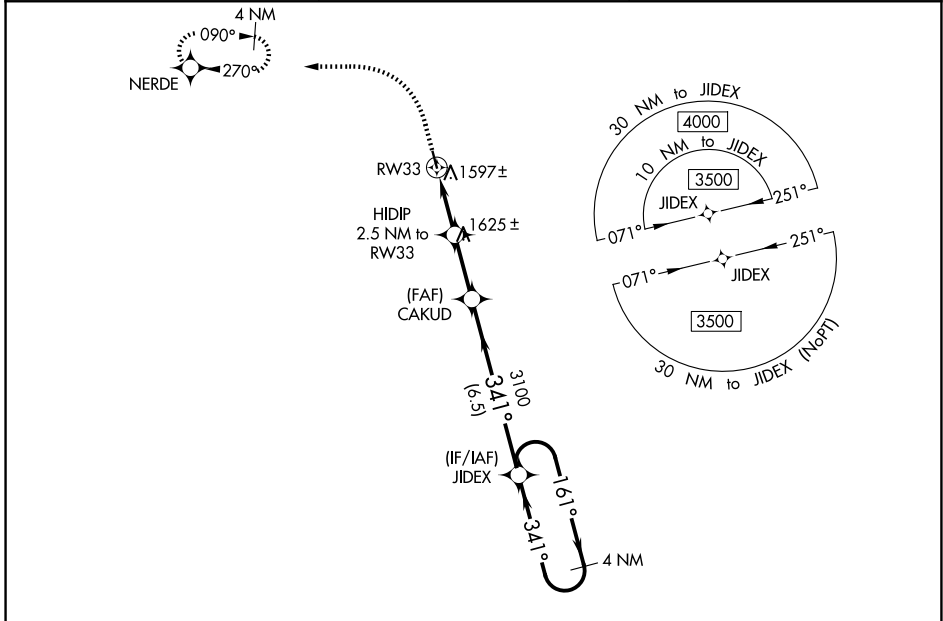

WAAS CH 53540 W33A	APP CRS 341°	Rwy Ldg TDZE Apt Elev	3500 1511 1511
--	------------------------	-----------------------------	---

RNAV (GPS) RWY 33

LAKOTA MUNI (5L \emptyset)

RNP APCH - GPS.	MISSED APPROACH: Climb to 2300 then climbing left turn to 3300 direct NERDE and hold.
-----------------	---

DVL AWOS-3PT 125.875	MINNEAPOLIS CENTER 132.15 269.6	UNICOM 122.8 (CTAF) \emptyset
--------------------------------	---	--

CATEGORY	A	B	C	D
LPV DA	1827-1 $\frac{1}{8}$	316 (400-1 $\frac{1}{8}$)		NA
LNAV/VNAV DA	1827-1 $\frac{1}{8}$	316 (400-1 $\frac{1}{8}$)		NA
LNAV MDA	1920-1	409 (500-1)	1920-1 $\frac{1}{8}$ 409 (500-1 $\frac{1}{8}$)	NA
CIRCLING	2080-1 569 (600-1)	2200-1 689 (700-1)	2320-2 $\frac{1}{4}$ 809 (900-2 $\frac{1}{4}$)	NA

NC-1, 14 MAY 2026 to 11 JUN 2026

NC-1, 14 MAY 2026 to 11 JUN 2026