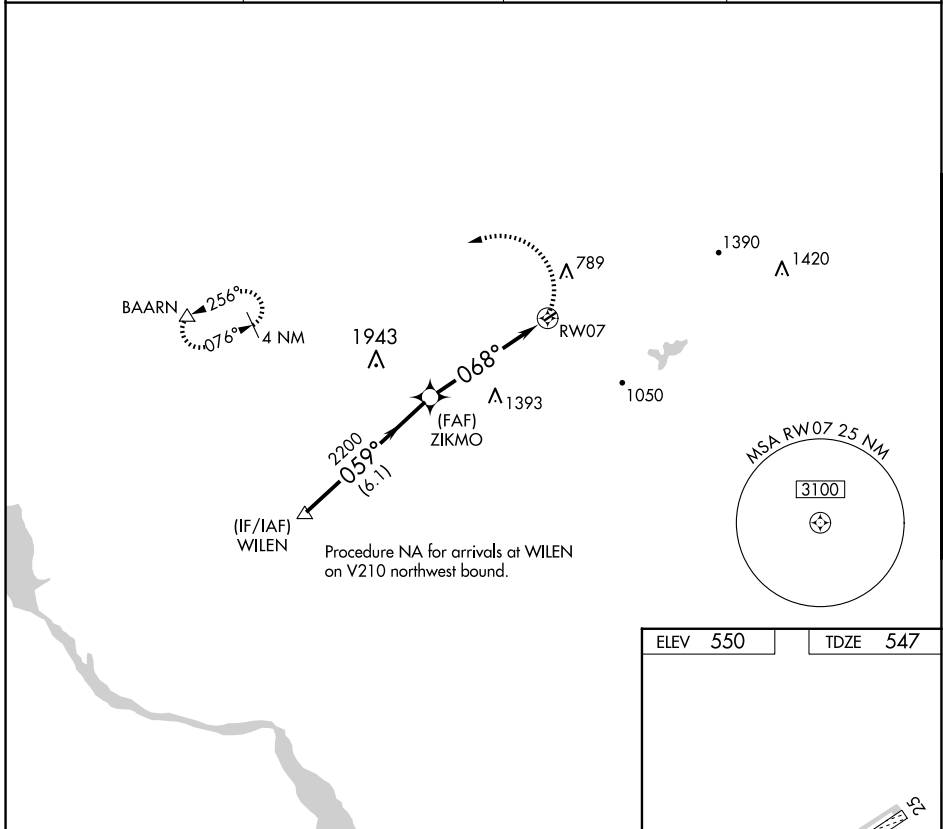

APP CRS	Rwy Idg	1991
068°	TDZE	547
	Apt Elev	550

RNAV (GPS) RWY 7

KELLER BROTHERS (Ø8N)

RNP APCH.	<p>▼ Procedure NA at night. Rwy 7 helicopter visibility reduction below 1 SM NA. Use Lancaster altimeter setting; when not received, use Reading altimeter setting and increase all MDA 40 feet.</p> <p>▲ NA</p>	<p>MISSED APPROACH: Climbing left turn to 3000 direct BAARN and hold.</p>
-----------	--	---

LNS ASOS 125.675	HARRISBURG APP CON 126.45 281.525	CTAF 122.9	121.9
----------------------------	---	----------------------	--------------

NE-4, 14 MAY 2026 to 11 JUN 2026

NE-4, 14 MAY 2026 to 11 JUN 2026

ELEV	550	TDZE	547
------	------------	------	------------

CATEGORY	A	B	C	D
LNAV MDA	1640-1¼ 1093 (1100-1¼)	1640-1½ 1093 (1100-1½)	NA	

LIRL Rwy 7-25