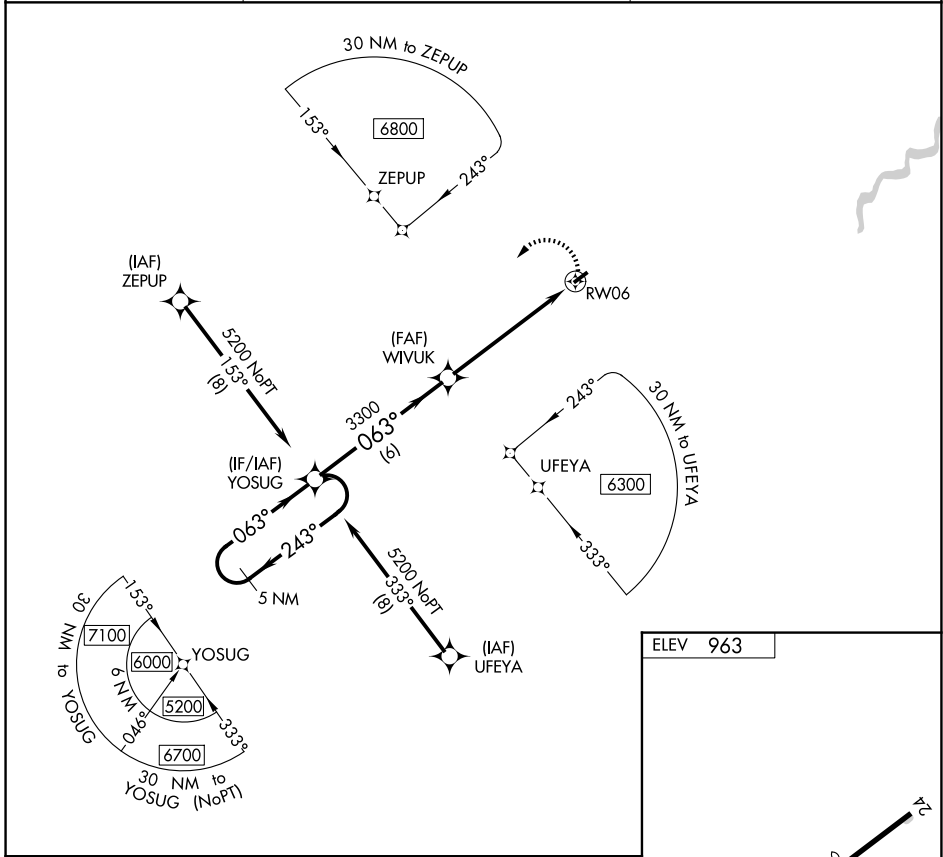

APP CRS	Rwy Ldg	NA
063°	TDZE	NA
	Apt Elev	963

RNAV (GPS)-A

NEW MARKET (8W2)

	DME/DME RNP-0.3 NA. Procedure NA at night. Visibility reduction by helicopters NA. When local altimeter setting not received, Use Staunton/Waynesboro/Harrisonburg altimeter setting and increase all MDA 100 feet.		MISSED APPROACH: Climbing left turn to 6100 direct YOSUG and hold, continue climb-in-hold to 6100.
	AWOS-3 118.175	WASHINGTON CENTER 133.2 282.2	

NE-3, 14 MAY 2026 to 11 JUN 2026

NE-3, 14 MAY 2026 to 11 JUN 2026

CATEGORY	A	B	C	D
CIRCLING	1980-3	1017 (1100-3)	NA	