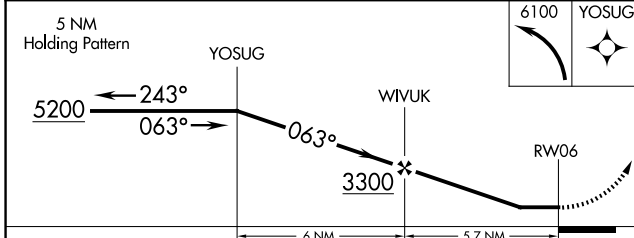

APP CRS	Rwy Ldg	NA
063°	TDZE	NA
	Apt Elev	963

RNAV (GPS)-A

NEW MARKET (8W2)

	DME/DME RNP-0.3 NA. Procedure NA at night. Visibility reduction by helicopters NA. When local altimeter setting not received, Use Staunton/Waynesboro/Harrisonburg altimeter setting and increase all MDA 100 feet.		MISSED APPROACH: Climbing left turn to 6100 direct YOSUG and hold, continue climb-in-hold to 6100.
	AWOS-3 118.175	WASHINGTON CENTER 133.2 282.2	

NE-3, 14 MAY 2026 to 11 JUN 2026

NE-3, 14 MAY 2026 to 11 JUN 2026

CATEGORY	A	B	C	D
CIRCLING	1980-3	1017 (1100-3)	NA	