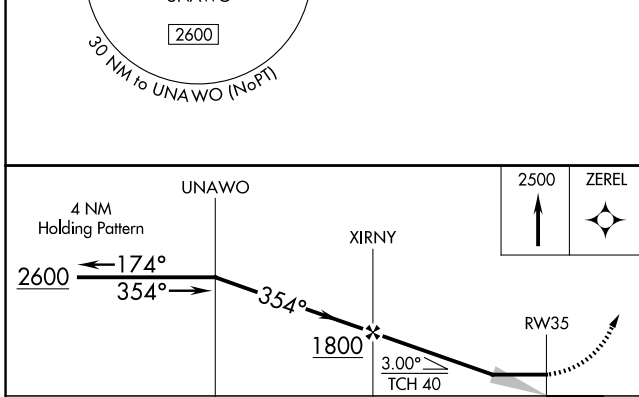

APP CRS 354°	Rwy Idg 3000
	TDZE 48
	Apt Elev 48

RNAV (GPS) RWY 35

KASIGLUK (Z09) (PFKA)

NA	DME/DME RNP-0.3 NA. Use Ununapitchuk altimeter setting, when not received, use Bethel altimeter setting.	MISSED APPROACH: Climb to 2500 direct ZEREL and hold.
-----------	--	---

16A/PPIT AWOS-3P 121.55	BET/PABE ASOS 135.45	ANCHORAGE CENTER 125.2 372.0	CTAF 122.9
-----------------------------------	--------------------------------	--	----------------------

ELEV 48	TDZE 48
----------------	----------------