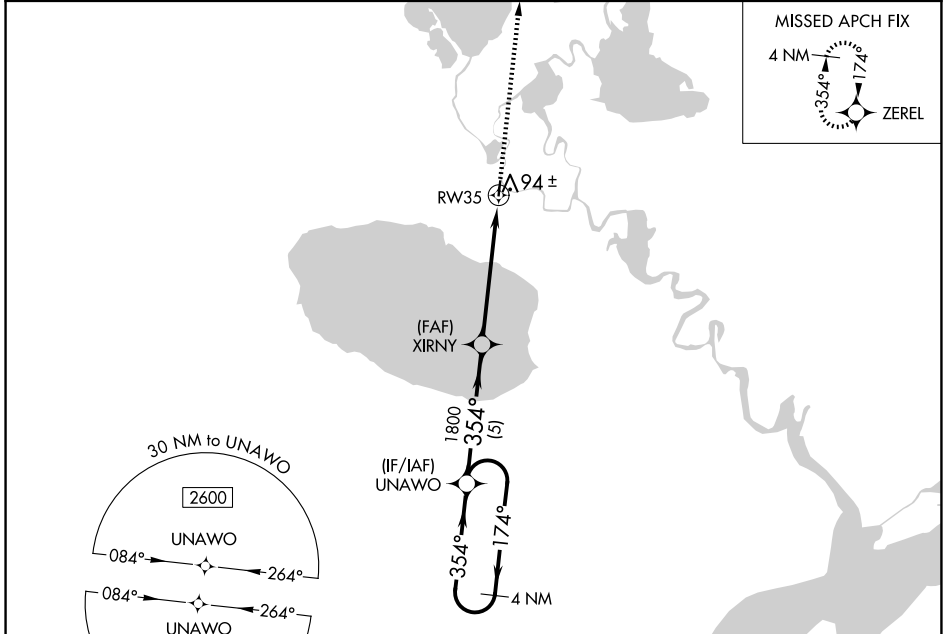

APP CRS 354°	Rwy Idg 3000
	TDZE 48
	Apt Elev 48

RNAV (GPS) RWY 35

KASIGLUK (Z09) (PFKA)

NA	DME/DME RNP-0.3 NA. Use Ununapitchuk altimeter setting, when not received, use Bethel altimeter setting.	MISSED APPROACH: Climb to 2500 direct ZEREL and hold.
-----------	--	---

16A/PPIT AWOS-3P 121.55	BET/PABE ASOS 135.45	ANCHORAGE CENTER 125.2 372.0	CTAF 122.9
-----------------------------------	--------------------------------	--	----------------------

ELEV 48	TDZE 48
----------------	----------------

CATEGORY	A	B	C	D
LNAV MDA	680-1	632 (700-1)		NA
CIRCLING	720-1	672 (700-1)		NA

AK, 14 MAY 2026 to 09 JUL 2026

AK, 14 MAY 2026 to 09 JUL 2026