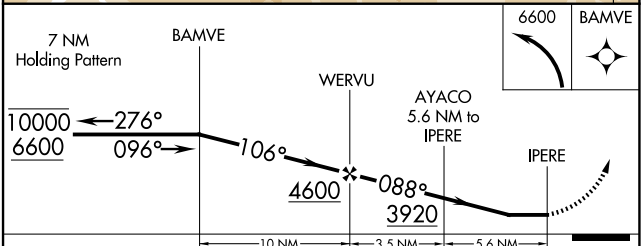

APP CRS 088°	Rwy Ldg TDZE Apt Elev	N/A N/A 907
------------------------	-----------------------------	--

RNAV (GPS)-A

EAGLE (EAA) (PAEG)

RNP APCH.

⚠ Circling NA north of Rwy 7-25. Procedure NA at night.
When local altimeter setting not received, procedure NA.

❄ -12°C

MISSED APPROACH: (Do not exceed 210K until BAMVE) Climbing left turn to 6600 direct BAMVE and hold, continue climb-in-hold to 6600.

ASOS 135.55	ANCHORAGE CENTER 135.3 322.5	NORTHWAY RADIO 122.3	UNICOM 122.8 (CTAF) 📻
-----------------------	--	--------------------------------	--

CATEGORY	A	B	C	D
CIRCLING	2720-1¼ 1813 (1900-1¼)	2720-1½ 1813 (1900-1½)	3020-3 2113 (2200-3)	NA