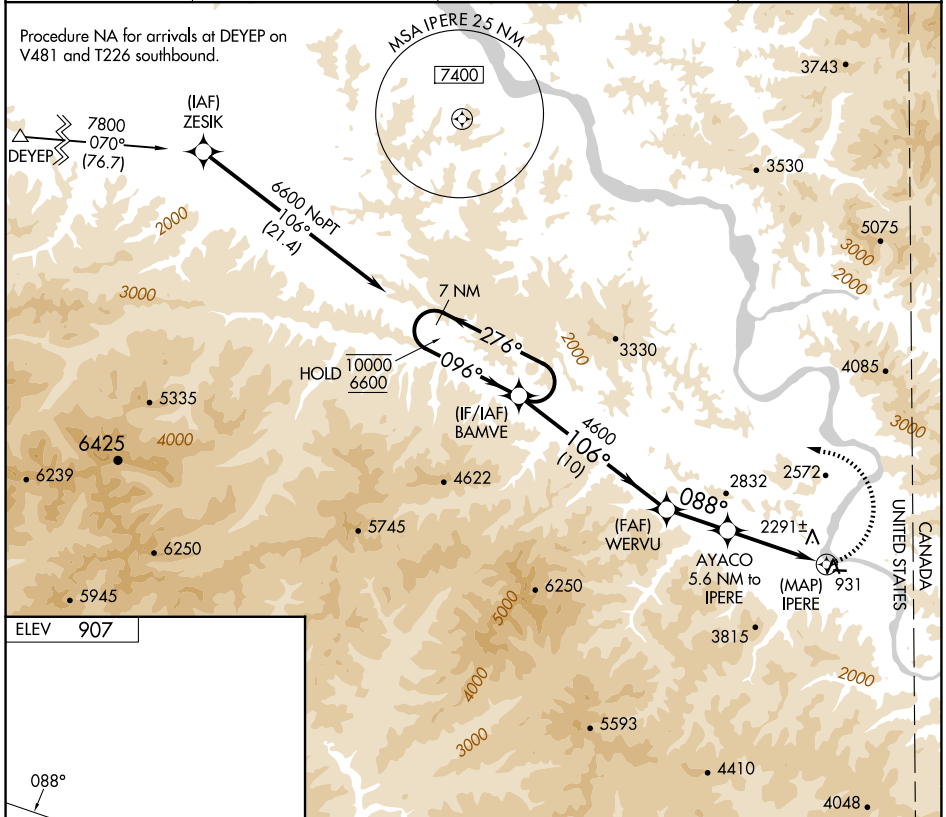

APP CRS 088°	Rwy Ldg TDZE Apt Elev	N/A N/A 907
------------------------	-----------------------------	--

RNAV (GPS)-A

EAGLE (EAA) (PAEG)

RNP APCH.

⚠ Circling NA north of Rwy 7-25. Procedure NA at night.
When local altimeter setting not received, procedure NA.

❄ -12°C

MISSED APPROACH: (Do not exceed 210K until BAMVE) Climbing left turn to 6600 direct BAMVE and hold, continue climb-in-hold to 6600.

ASOS 135.55	ANCHORAGE CENTER 135.3 322.5	NORTHWAY RADIO 122.3	UNICOM 122.8 (CTAF) 📻
-----------------------	--	--------------------------------	--

CATEGORY	A	B	C	D
CIRCLING	2720-1¼ 1813 (1900-1¼)	2720-1½ 1813 (1900-1½)	3020-3 2113 (2200-3)	NA