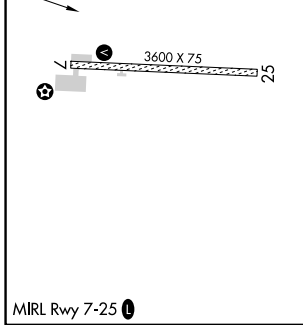

APP CRS 088°	Rwy Ldg TDZE Apt Elev	N/A N/A 907
------------------------	-----------------------------	--

RNAV (GPS)-A

EAGLE (EAA) (PAEG)

RNP APCH.

⚠ Circling NA north of Rwy 7-25. Procedure NA at night.
When local altimeter setting not received, procedure NA.

❄ -12°C

MISSED APPROACH: (Do not exceed 210K until BAMVE) Climbing left turn to 6600 direct BAMVE and hold, continue climb-in-hold to 6600.

ASOS 135.55	ANCHORAGE CENTER 135.3 322.5	NORTHWAY RADIO 122.3	UNICOM 122.8 (CTAF) 📻
-----------------------	--	--------------------------------	--

CATEGORY	A	B	C	D
CIRCLING	2720-1¼ 1813 (1900-1¼)	2720-1½ 1813 (1900-1½)	3020-3 2113 (2200-3)	NA