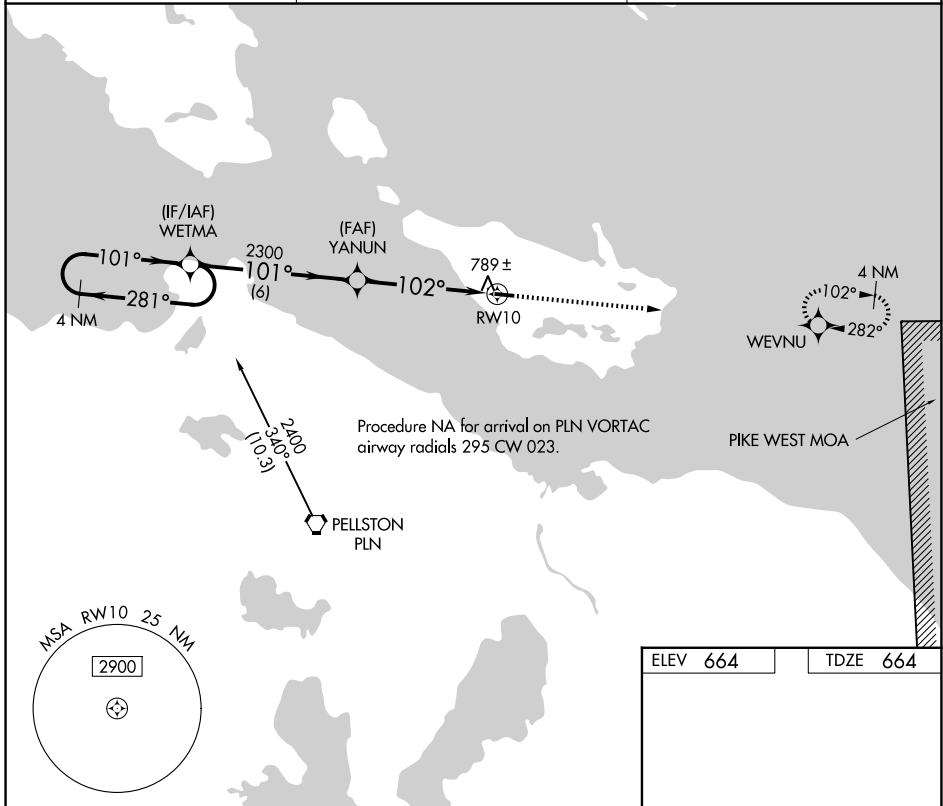

APP CRS	Rwy Ldg	3498
102°	TDZE	664
	Apt Elev	664

RNAV (GPS) RWY 10

BOIS BLANC ISLAND (6Y1)

	DME/DME RNP-0.3 NA. Use Cheboygan altimeter setting.	MISSED APPROACH: Climb to 4000 direct WEVNU and hold, continue climb-in-hold to 4000.
--	---	---

SLH AWOS-3P 118.175	MINNEAPOLIS CENTER 134.6 354.05	CTAF 122.9 0
-------------------------------	---	------------------------

EC-1, 14 MAY 2026 to 11 JUN 2026

EC-1, 14 MAY 2026 to 11 JUN 2026

CATEGORY	A	B	C	D
RNAV MDA	1060-1	396 (400-1)	NA	
CIRCLING	1120-1	456 (500-1)	NA	

ELEV 664	TDZE 664
----------	----------

REIL Rwy 28 0
MIRL Rwy 10-28 0