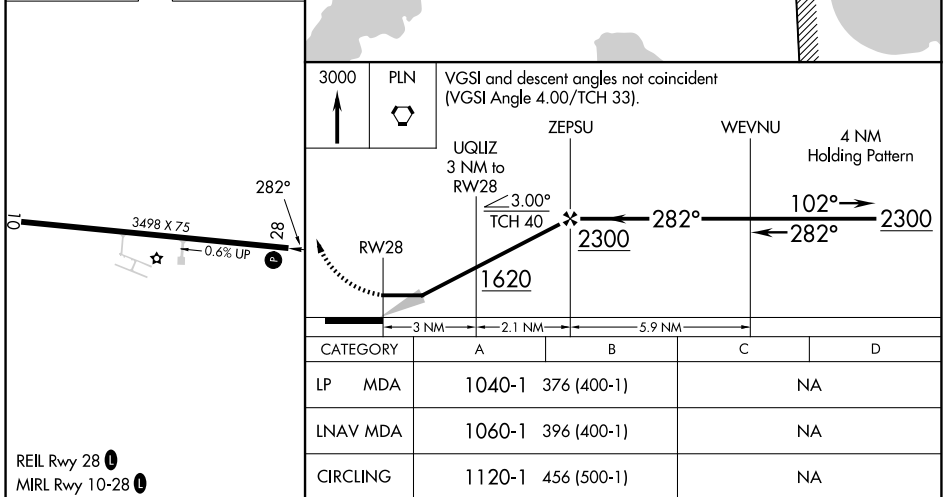

WAAS CH 42735 W28A	APP CRS 282°	Rwy Ldg TDZE Apt Elev	3498 664 664
--	------------------------	-----------------------------	---

RNAV (GPS) RWY 28

BOIS BLANC ISLAND (6Y1)

NA	Use Cheboygan altimeter setting; when not received, Mackinac Island altimeter setting. DME/DME RNP-0.3 NA.	MISSED APPROACH: Climb to 3000 direct PELLSTON VORTAC and hold.
SLH AWOS-3P 118.175	MINNEAPOLIS CENTER 134.6 354.05	CTAF 122.9

ELEV 664	TDZE 664
----------	----------

EC-1, 14 MAY 2026 to 11 JUN 2026

EC-1, 14 MAY 2026 to 11 JUN 2026