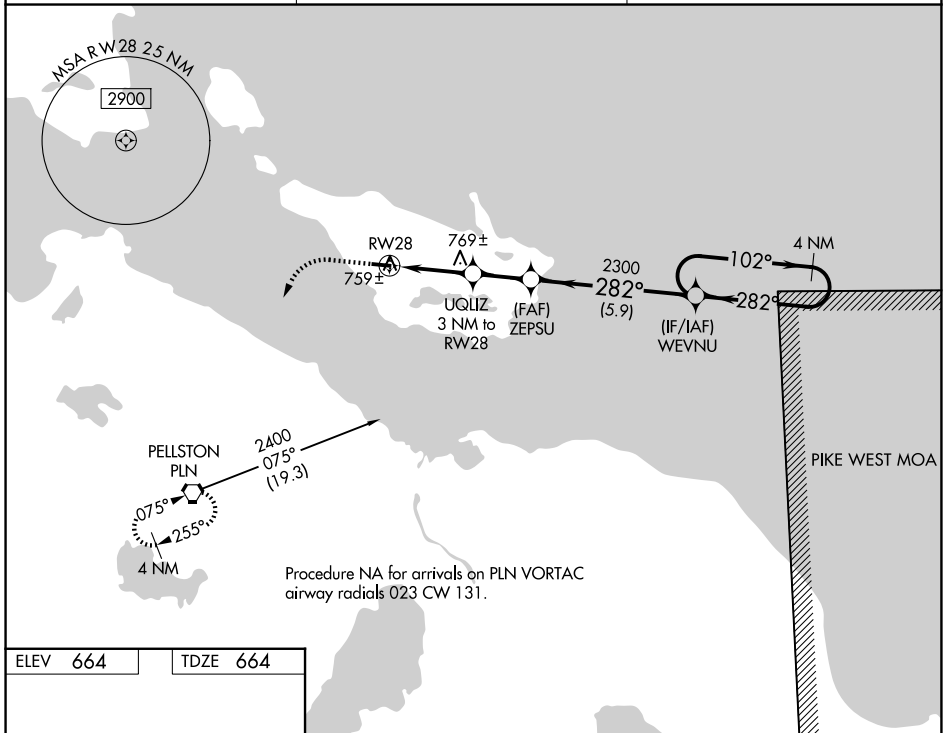

WAAS CH 42735 W28A	APP CRS 282°	Rwy Ldg TDZE Apt Elev	3498 664 664
--	------------------------	-----------------------------	---

RNAV (GPS) RWY 28

BOIS BLANC ISLAND (6Y1)

NA	Use Cheboygan altimeter setting; when not received, Mackinac Island altimeter setting. DME/DME RNP-0.3 NA.	MISSED APPROACH: Climb to 3000 direct PELLSTON VORTAC and hold.
SLH AWOS-3P 118.175	MINNEAPOLIS CENTER 134.6 354.05	CTAF 122.9

ELEV 664	TDZE 664
----------	----------

EC-1, 14 MAY 2026 to 11 JUN 2026

EC-1, 14 MAY 2026 to 11 JUN 2026