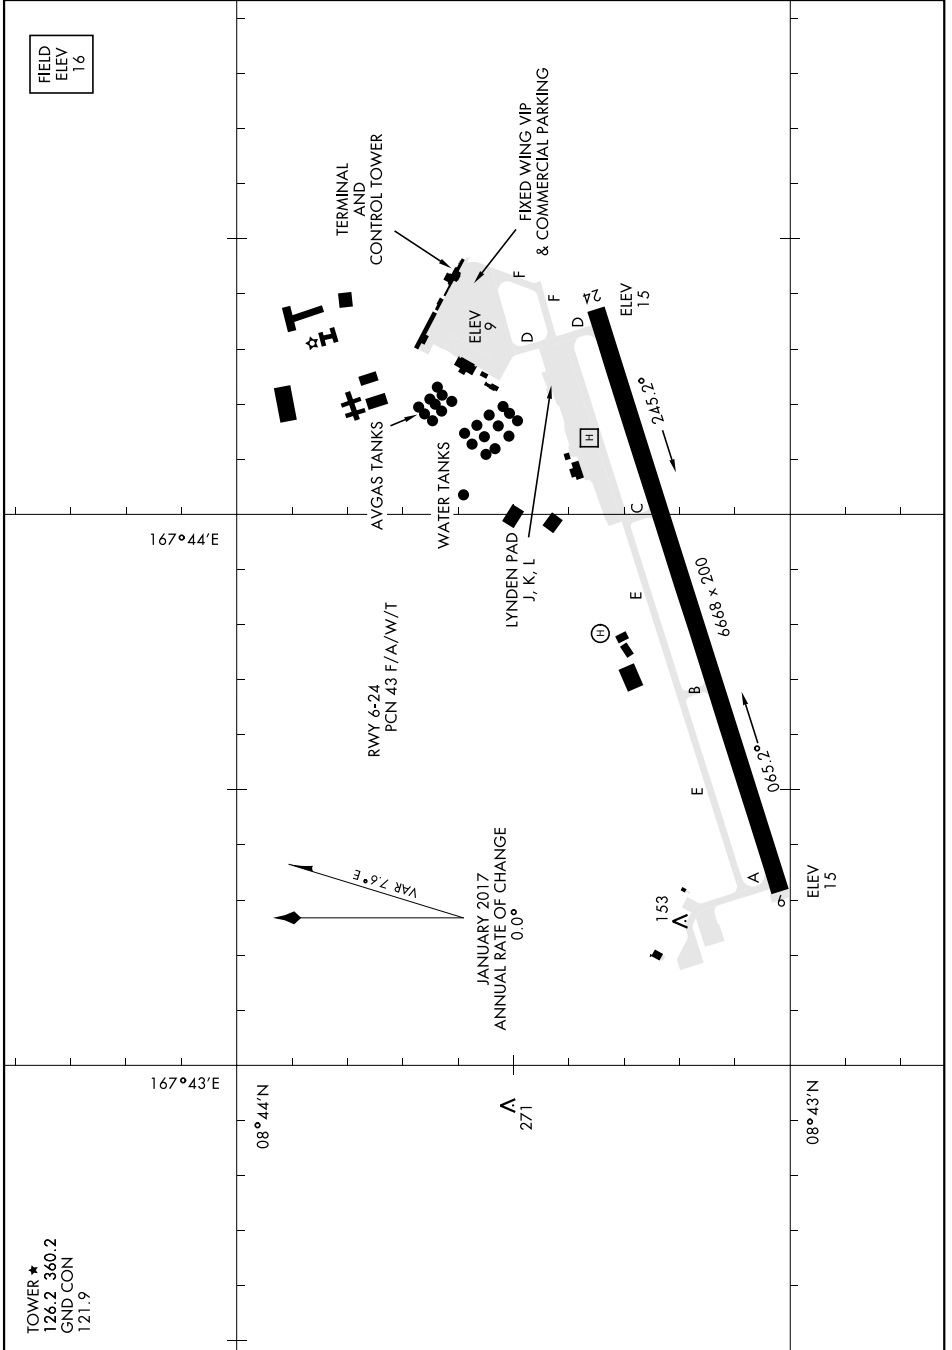

AIRPORT DIAGRAM

[USA]

BUCHOLZ AAF (PKWA)
KWAJALEIN, MARSHALL ISLANDS

PAC, 14 MAY 2026 to 09 JUL 2026

PAC, 14 MAY 2026 to 09 JUL 2026

AIRPORT DIAGRAM

KWAJALEIN, MARSHALL ISLANDS
BUCHOLZ AAF (PKWA)