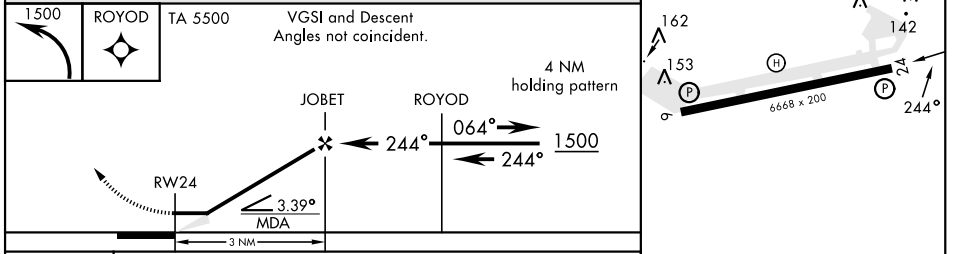

COPTER RNAV (GPS) RWY 24

APCH CRS	Rwy Idg	6668
244°	TDZE	16
	Arprt Elev	16

[USA]

BUCHOLZ AAF (PKWA)

▼ When control tower closed, obtain local altimeter setting from Base Ops on 118.8.
DME/DME RNP-0.3 NA

MISSED APPROACH: Climbing left turn to 1500 direct ROYOD and hold.

AWOS 119.675	TOWER ★ 126.2 360.2	GND CON 121.9
------------------------	-------------------------------	-------------------------

ELEV	16	TDZE	16
------	----	------	----

CATEGORY	COPTER			HIRL Rwy 6-24
LNAV MDA	440-1/2	424	(500-1/2)	REL Rwy 6

COPTER RNAV (GPS) RWY 24

PAC, 14 MAY 2026 to 09 JUL 2026

PAC, 14 MAY 2026 to 09 JUL 2026