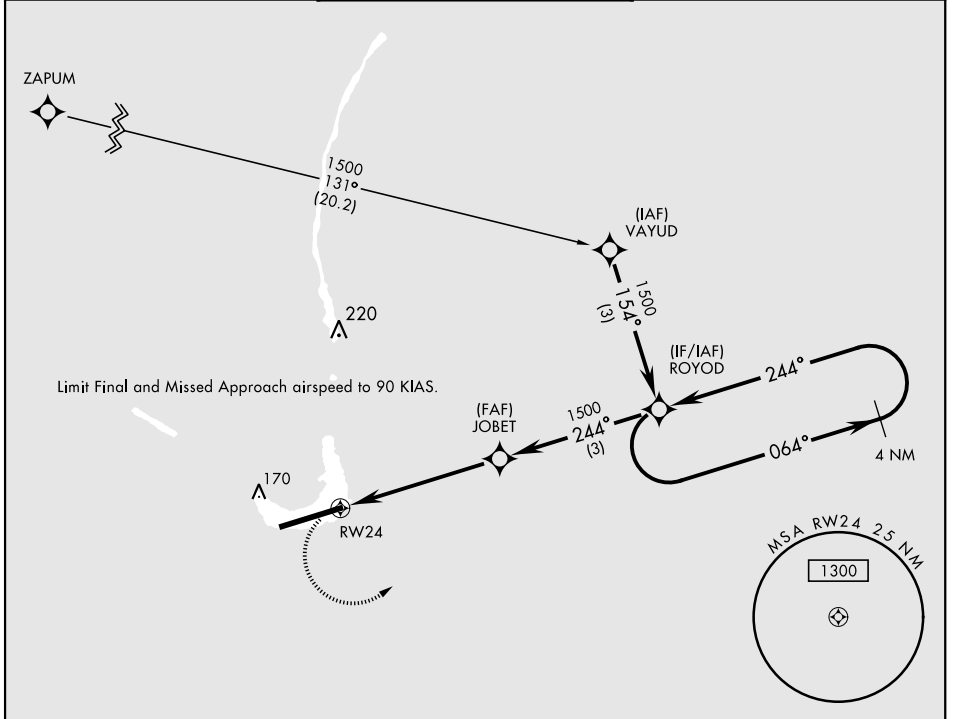

COPTER RNAV (GPS) RWY 24

APCH CRS	Rwy Idg	6668
244°	TDZE	16
	Arprt Elev	16

[USA]

BUCHOLZ AAF (PKWA)

▼ When control tower closed, obtain local altimeter setting from Base Ops on 118.8.
DME/DME RNP-0.3 NA

MISSED APPROACH: Climbing left turn to 1500 direct ROYOD and hold.

AWOS 119.675	TOWER ★ 126.2 360.2	GND CON 121.9
------------------------	-------------------------------	-------------------------

ELEV	16	TDZE	16
------	----	------	----

CATEGORY	COPTER			HIRL Rwy 6-24
LNAV MDA	440-1/2	424	(500-1/2)	REL Rwy 6

COPTER RNAV (GPS) RWY 24

PAC, 14 MAY 2026 to 09 JUL 2026

PAC, 14 MAY 2026 to 09 JUL 2026